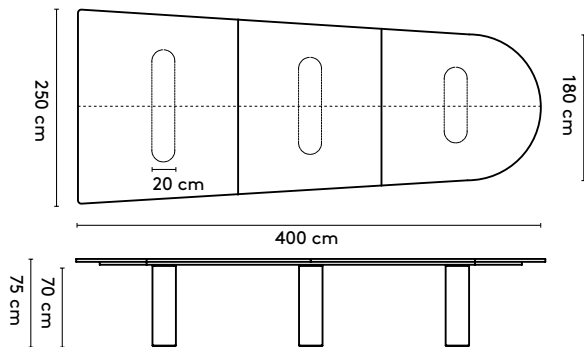

Kami XL Trapezium 1 Connected

400 x (250/180) x 75 cm (3 columns)
440 x (250/180) x 75 cm (3 columns)
480 x (250/180) x 75 cm (3 columns)
520 x (250/180) x 75 cm (4 columns)
560 x (250/180) x 75 cm (4 columns)
600 x (250/180) x 75 cm (4 columns)
640 x (250/180) x 75 cm (4 columns)
680 x (250/180) x 75 cm (5 columns)
720 x (250/180) x 75 cm (5 columns)
760 x (250/180) x 75 cm (5 columns)
800 x (250/180) x 75 cm (5 columns)
840 x (250/180) x 75 cm (6 columns)
880 x (250/180) x 75 cm (6 columns)
920 x (250/180) x 75 cm (6 columns)

960 x (250/180) x 75 cm (6 columns)
1000 x (250/180) x 75 cm (7 columns)
1040 x (250/180) x 75 cm (7 columns)
1080 x (250/180) x 75 cm (7 columns)
1120 x (250/180) x 75 cm (7 columns)
1160 x (250/180) x 75 cm (8 columns)
1200 x (250/180) x 75 cm (8 columns)
1240 x (250/180) x 75 cm (8 columns)
1280 x (250/180) x 75 cm (8 columns)
1320 x (250/180) x 75 cm (9 columns)
1360 x (250/180) x 75 cm (9 columns)
1400 x (250/180) x 75 cm (9 columns)
1440 x (250/180) x 75 cm (9 columns)

please note:

the minimum distance from the edge of the table top to the column is always 50 cm
a table top with a width wider than 128 cm and length longer than 360 comes in multiple parts