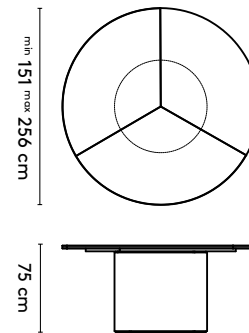

Kami XL Round