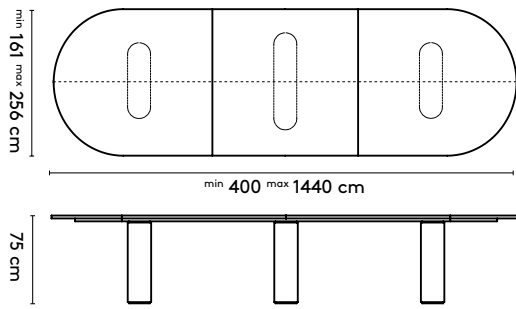

product

designer

year

1 Kami XL

Joost van der Vecht

2020 - 2024

2b Tailoring

Kami XL Oval 1 Connected