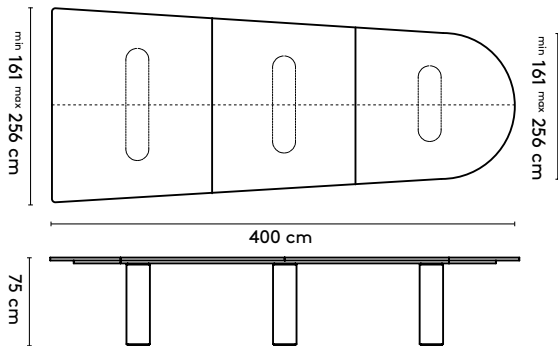

960 x 180/210/256 x 75 cm (6 columns)
 1000 x 180/210/256 x 75 cm (7 columns)
 1040 x 180/210/256 x 75 cm (7 columns)
 1080 x 180/210/256 x 75 cm (7 columns)
 1120 x 180/210/256 x 75 cm (7 columns)
 1160 x 180/210/256 x 75 cm (8 columns)
 1200 x 180/210/256 x 75 cm (8 columns)
 1240 x 180/210/256 x 75 cm (8 columns)
 1280 x 180/210/256 x 75 cm (8 columns)
 1320 x 180/210/256 x 75 cm (9 columns)
 1360 x 180/210/256 x 75 cm (9 columns)
 1400 x 180/210/256 x 75 cm (9 columns)
 1440 x 180/210/256 x 75 cm (9 columns)

960 x (250/180) x 75 cm (6 columns)
 1000 x (250/180) x 75 cm (7 columns)
 1040 x (250/180) x 75 cm (7 columns)
 1080 x (250/180) x 75 cm (7 columns)
 1120 x (250/180) x 75 cm (7 columns)
 1160 x (250/180) x 75 cm (8 columns)
 1200 x (250/180) x 75 cm (8 columns)
 1240 x (250/180) x 75 cm (8 columns)
 1280 x (250/180) x 75 cm (8 columns)
 1320 x (250/180) x 75 cm (9 columns)
 1360 x (250/180) x 75 cm (9 columns)
 1400 x (250/180) x 75 cm (9 columns)
 1440 x (250/180) x 75 cm (9 columns)

please note:

the minimum distance from the edge of the table top to the column is always 50 cm
 a table top with a width wider than 128 cm and length longer than 360 comes in multiple parts

product

designer

please note:

a table top with a width wider than 128 cm and length longer than 360 comes in multiple parts

3 Materials

Top: oak or walnut (veneer)
Column: oak or walnut (veneer)

Materialen

Blad: eiken of noten (fineer)
Kolom: eiken of noten (fineer)