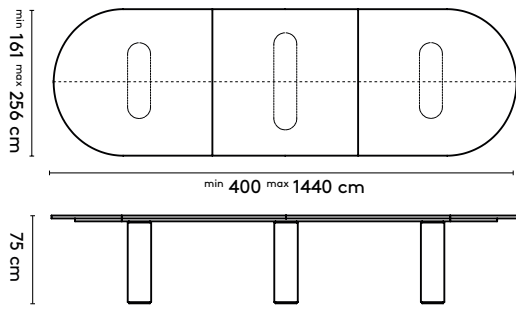

product

designer

year

1 Kami Wood XL Joost van der Vecht

2020 - 2024

2b Tailoring

Kami Wood XL Oval 1 Connected