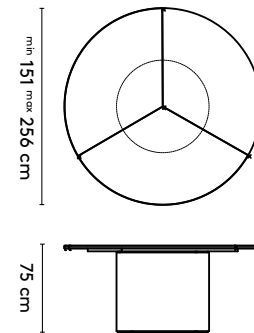

Kami Wood XL Round