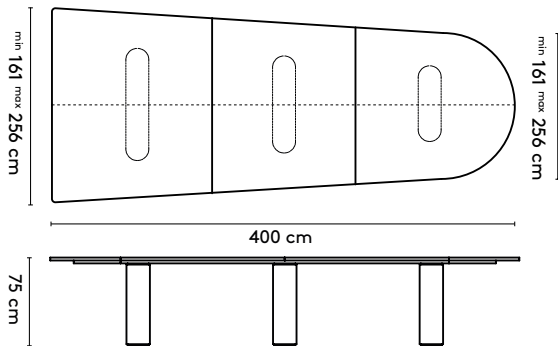

Kami Wood XL Trapezium 1 Connected

please note:
a table top with a width wider than 128 cm comes in multiple parts

3 Materials Top: oak or walnut (veneer) Column: oak or walnut (veneer)	Materialen Blad: eiken of noten (fineer) Kolom: eiken of noten (fineer)	Materialien Platte: Eiche oder Nussbaum (Furnier) Säule: Eiche oder Nussbaum (Furnier)
4 Finishes All Arco colors and finishes for the mentioned materials	Afwerkingen Alle Arco kleuren en (lak)afwerkingen voor de genoemde materialen	Ausführungen Alle Arco Farben und Ausführungen für die genannten Materialien
5 Cable management CM04 solid wood 30 x 15 cm CM05 wood 30 x 10 cm CM06/CM07 epoxy 30/50 cm CM15 EVOLine® One spot Ø 5,9 cm CM13/CM14 zipper sock short/long CM24 Fabric cable support 14 x 16 cm		
6 Additional information Kami Wood XL Round is supplied with a counterweight in the column.	Aanvullende informatie Kami Wood XL Round wordt met een contragewicht in de kolom geleverd.	Weitere Informationen Kami Wood XL Round wird mit eine Gegengewicht in der Säule geliefert.

Please note: spots are possible transversely and lengthwise.
For sizes larger than 128 cm, CM04 - CM05 is only possible next to the dividing seam.
No electrification past the column.