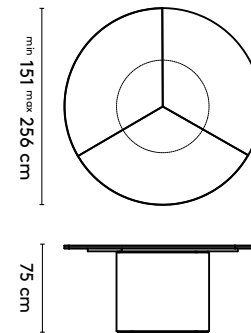

Kami Wood XL Round