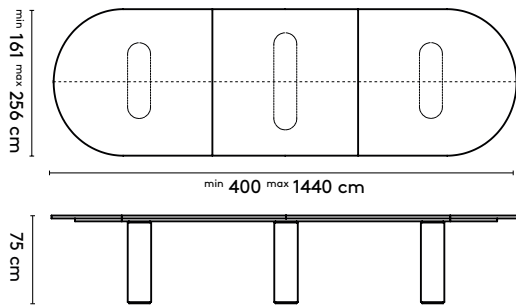

product

designer

year

1 Kami Wood XL Joost van der Vecht

2020 - 2024

2b Tailoring

Kami Wood XL Oval 1 Connected