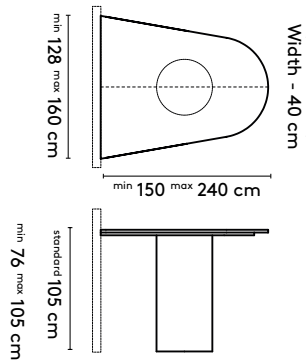

Kami Trapezium 2 wall connected high