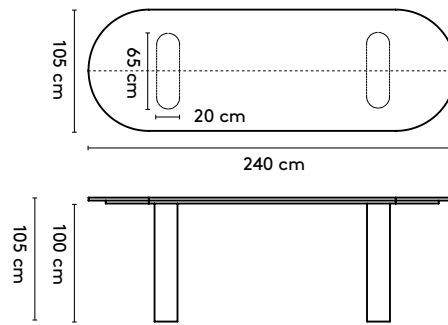

1 Kami

Joost van der Vecht

2020 - 2024

2a Standard

Kami Oval 1

240 x 105/120/150/160 x 75 cm (2 columns, between columns: 115/100/70 cm)
 280 x 105/120/150/160 x 75 cm (2 columns, between columns: 155/140/110 cm)
 320 x 105/120/150/160 x 75 cm (2 columns, between columns: 178/178/150 cm)
 360 x 105/120/150/160 x 75 cm (2 columns, between columns: 178/178/178 cm)

Kami Oval 1 high

240 x 105/120 x 105 cm (2 columns, between columns: 115/100/70 cm)
 280 x 105/120 x 105 cm (2 columns, between columns: 155/140/110 cm)
 320 x 105/120 x 105 cm (2 columns, between columns: 178/178/150 cm)

please note:

a table top with a width wider than 128 cm and length longer than 360 comes in multiple parts

1 Kami

Joost van der Vecht

2020 - 2024

2a Standard

Kami Oval 1 connected

400 x 120/150/160 x 75 cm (3 columns, between columns: 105/105 cm)
 440 x 120/150/160 x 75 cm (3 columns, between columns: 125/125 cm)
 480 x 120/150/160 x 75 cm (3 columns, between columns: 145/145 cm)
 520 x 120/150/160 x 75 cm (4 columns, between columns: 103/103 cm)
 560 x 120/150/160 x 75 cm (4 columns, between columns: 117/117 cm)
 600 x 120/150/160 x 75 cm (4 columns, between columns: 130/130 cm)
 640 x 120/150/160 x 75 cm (4 columns, between columns: 143/143 cm)
 680 x 120/150/160 x 75 cm (5 columns, between columns: 112,5/112,5 cm)
 720 x 120/150/160 x 75 cm (5 columns, between columns: 122,5/122,5 cm)

150 x (128/90) or (150/110) x 105 cm
 180 x (128/90) or (150/110) x 105 cm
 210 x (128/90) or (150/110) x 105 cm
 240 x (128/90) or (150/110) x 105 cm

Please note:

**A table top with a width wider than 128 cm comes in two parts.
 This does not apply to the Kami Round**