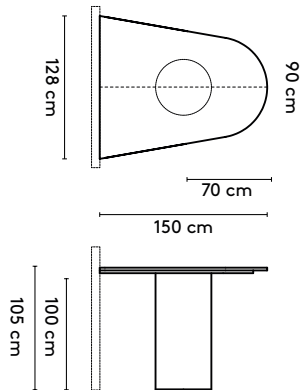

Kami Trapezium 2 wall connected high

150 x (128/90) or (150/110) x 105 cm
180 x (128/90) or (150/110) x 105 cm
210 x (128/90) or (150/110) x 105 cm
240 x (128/90) or (150/110) x 105 cm