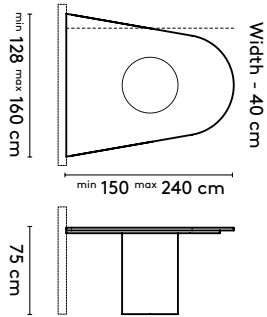

Kami Trapezium 2 wall connected