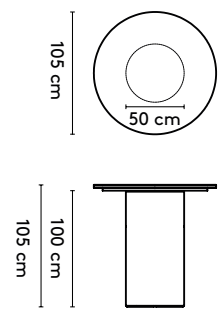

Kami Round High

ø 80 x 105 cm (1 column)
ø 90 x 105 cm (1 column)
ø 128 x 105 cm (1 column)
ø 140 x 105 cm (1 column)
ø 150 x 105 cm (1 column)

please note:

a table top with a width wider than 128 cm and length longer than 360 comes in multiple parts
This does not apply to the Kami Round