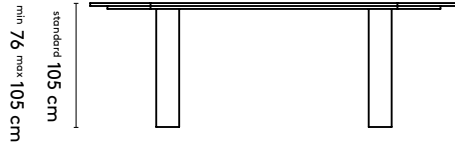

Kami Oval 1 high