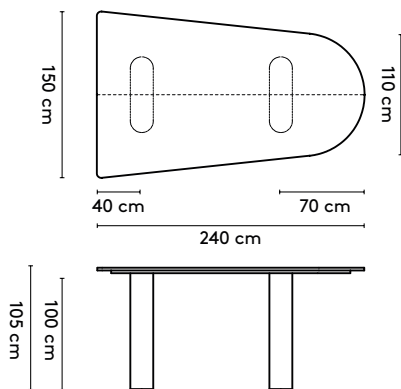

Kami Trapezium 1 high

240 x (128/90) or (150/110) x 105 cm
280 x (128/90) or (150/110) x 105 cm
320 x (128/90) or (150/110) x 105 cm
360 x (128/90) or (150/110) x 105 cm