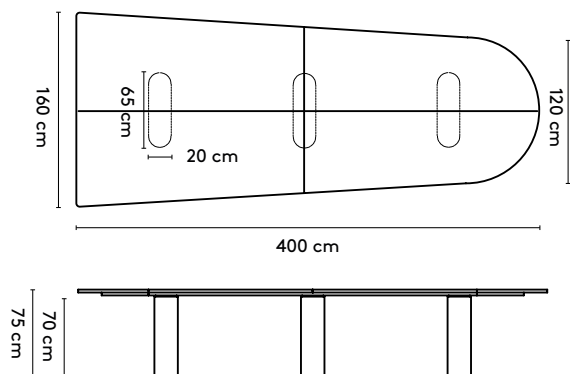

Kami Trapezium 2 high

240 x (128/90) or (150/110) x 105 cm
 280 x (128/90) or (150/110) x 105 cm
 320 x (128/90) or (150/110) x 105 cm
 360 x (128/90) or (150/110) x 105 cm

Kami Trapezium 3 high

240 x (128/90) x 105 cm
 280 x (128/90) x 105 cm

1 **Kami**

**Joost
van der Vecht**

2020 - 2024

2a **Standard**

Kami Trapezium 1 connected

- 400 x (160/120) x 75 cm (3 columns, between columns: 105/105 cm)
- 440 x (160/120) x 75 cm (3 columns, between columns: 125/125 cm)
- 480 x (160/120) x 75 cm (3 columns, between columns: 145/145 cm)
- 520 x (160/120) x 75 cm (4 columns, between columns: 103/103 cm)
- 560 x (160/120) x 75 cm (4 columns, between columns: 117/117 cm)
- 600 x (160/120) x 75 cm (4 columns, between columns: 130/130 cm)
- 640 x (160/120) x 75 cm (4 columns, between columns: 143/143 cm)
- 680 x (160/120) x 75 cm (5 columns, between columns: 112,5/112,5 cm)
- 720 x (160/120) x 75 cm (5 columns, between columns: 122,5/122,5 cm)

150 x (128/90) or (150/110) x 105 cm
 180 x (128/90) or (150/110) x 105 cm
 210 x (128/90) or (150/110) x 105 cm
 240 x (128/90) or (150/110) x 105 cm

Please note:

**A table top with a width wider than 128 cm comes in two parts.
 This does not apply to the Kami Round**