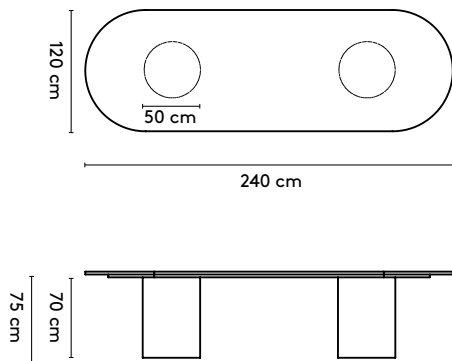

Kami Oval 2

240 x 105/120/150/160 x 75 cm (2 columns, between columns: 70 cm)
280 x 105/120/150/160 x 75 cm (2 columns, between columns: 110 cm)
320 x 105/120/150/160 x 75 cm (2 columns, between columns: 148 cm)
360 x 105/120/150/160 x 75 cm (2 columns, between columns: 148 cm)