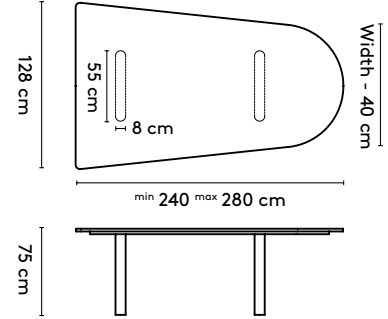

150 x (128/90) or (150/110) x 105 cm
 180 x (128/90) or (150/110) x 105 cm
 210 x (128/90) or (150/110) x 105 cm
 240 x (128/90) or (150/110) x 105 cm

Please note:

**A table top with a width wider than 128 cm comes in two parts.
 This does not apply to the Kami Round**

Kami Oval 3 high

please note:
 a table top with a width wider than 128 cm and length longer than 360 comes in multiple parts
 This does not apply to the Kami Round

product

designer

year

1 Kami Joost van der Vecht

2020 - 2024

2b Tailoring

Kami Oval 1 connected

Kami Oval 2 Connected

Kami Oval 3 connected

Kami Round

Kami Round High

please note:
a table top with a width wider than 128 cm and length longer than 360 comes in multiple parts
This does not apply to the Kami Round

Kami Trapezium 2

Kami Trapezium 3

Kami Trapezium 1 high

Kami Trapezium 2 high

Kami Trapezium 3 high

Kami Trapezium 1 connected

Kami Trapezium 2 Connected

Trapezium shape:
Widest size - 40 cm = narrow width. See Kami XL for larger sizes