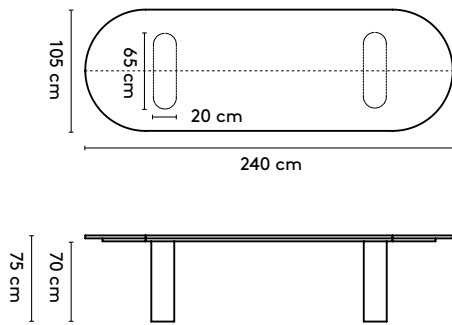

1 Kami

Joost van der Vecht

2020 - 2024

2a Standard

Kami Oval 1

240 x 105/120/150/160 x 75 cm (2 columns, between columns: 115/100/70 cm)
 280 x 105/120/150/160 x 75 cm (2 columns, between columns: 155/140/110 cm)
 320 x 105/120/150/160 x 75 cm (2 columns, between columns: 178/178/150 cm)
 360 x 105/120/150/160 x 75 cm (2 columns, between columns: 178/178/178 cm)

Kami Oval 1 high

240 x 105/120 x 105 cm (2 columns, between columns: 115/100/70 cm)
 280 x 105/120 x 105 cm (2 columns, between columns: 155/140/110 cm)
 320 x 105/120 x 105 cm (2 columns, between columns: 178/178/150 cm)

please note:

a table top with a width wider than 128 cm and length longer than 360 comes in multiple parts

1 Kami

Joost van der Vecht

2020 - 2024

2a Standard

Kami Oval 1 connected

400 x 120/150/160 x 75 cm (3 columns, between columns: 105/105 cm)
 440 x 120/150/160 x 75 cm (3 columns, between columns: 125/125 cm)
 480 x 120/150/160 x 75 cm (3 columns, between columns: 145/145 cm)
 520 x 120/150/160 x 75 cm (4 columns, between columns: 103/103 cm)
 560 x 120/150/160 x 75 cm (4 columns, between columns: 117/117 cm)
 600 x 120/150/160 x 75 cm (4 columns, between columns: 130/130 cm)
 640 x 120/150/160 x 75 cm (4 columns, between columns: 143/143 cm)
 680 x 120/150/160 x 75 cm (5 columns, between columns: 112,5/112,5 cm)
 720 x 120/150/160 x 75 cm (5 columns, between columns: 122,5/122,5 cm)

150 x (128/90) or (150/110) x 105 cm
 180 x (128/90) or (150/110) x 105 cm
 210 x (128/90) or (150/110) x 105 cm
 240 x (128/90) or (150/110) x 105 cm

Please note:

**A table top with a width wider than 128 cm comes in two parts.
 This does not apply to the Kami Round**