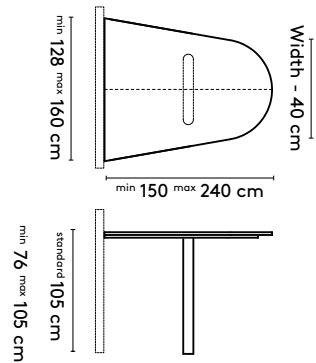

150 x (128/90) or (150/110) x 105 cm
 180 x (128/90) or (150/110) x 105 cm
 210 x (128/90) or (150/110) x 105 cm
 240 x (128/90) or (150/110) x 105 cm

Please note:

**A table top with a width wider than 128 cm comes in two parts.
 This does not apply to the Kami Round**

Kami Trapezium 3 wall connected

Kami Trapezium 1 wall connected high

Kami Trapezium 2 wall connected high

Kami Trapezium 3 wall connected high

Please note:

A table top with a width wider than 128 cm comes in two parts.

This does not apply to the Kami Round

Widest size - 40 cm = narrow width.

3 Materials

Top: oak or walnut (solid, veneer), oak smoked (solid)
Column: oak or walnut (veneer)

Materialen

Blad: eiken of noten (massief, fineer), eiken gerookt (massief)
Kolom: eiken of noten (fineer)