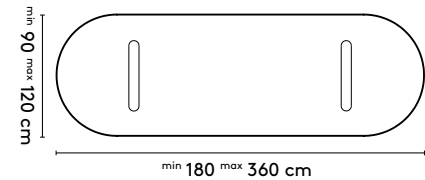

150 x (128/90) or (150/110) x 105 cm
 180 x (128/90) or (150/110) x 105 cm
 210 x (128/90) or (150/110) x 105 cm
 240 x (128/90) or (150/110) x 105 cm

Please note:

**A table top with a width wider than 128 cm comes in two parts.
 This does not apply to the Kami Round**

Kami Oval 3 high

please note:
 a table top with a width wider than 128 cm and length longer than 360 comes in multiple parts
 This does not apply to the Kami Round

product

designer

year

1 Kami Joost van der Vecht