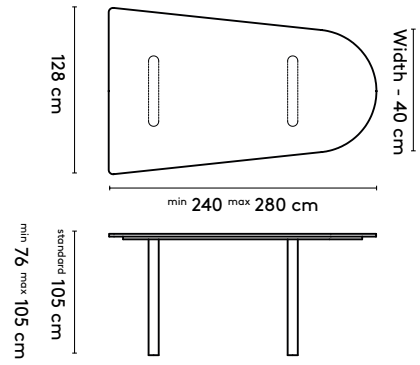

150 x (128/90) or (150/110) x 105 cm
 180 x (128/90) or (150/110) x 105 cm
 210 x (128/90) or (150/110) x 105 cm
 240 x (128/90) or (150/110) x 105 cm

Please note:

**A table top with a width wider than 128 cm comes in two parts.
 This does not apply to the Kami Round**

Kami Trapezium 2

Kami Trapezium 3

Kami Trapezium 1 high

Kami Trapezium 2 high

Kami Trapezium 3 high

Kami Trapezium 1 connected

Kami Trapezium 2 Connected

Trapezium shape:
Widest size - 40 cm = narrow width. See Kami XL for larger sizes