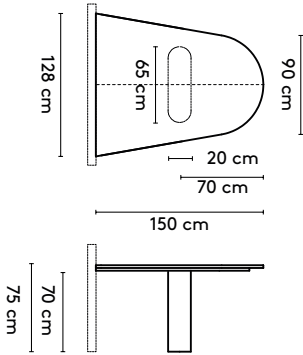

1 **Kami**

**Joost
van der Vecht**

2020 - 2024

2a **Standard**

Kami Trapezium 1 connected

- 400 x (160/120) x 75 cm (3 columns, between columns: 105/105 cm)
- 440 x (160/120) x 75 cm (3 columns, between columns: 125/125 cm)
- 480 x (160/120) x 75 cm (3 columns, between columns: 145/145 cm)
- 520 x (160/120) x 75 cm (4 columns, between columns: 103/103 cm)
- 560 x (160/120) x 75 cm (4 columns, between columns: 117/117 cm)
- 600 x (160/120) x 75 cm (4 columns, between columns: 130/130 cm)
- 640 x (160/120) x 75 cm (4 columns, between columns: 143/143 cm)
- 680 x (160/120) x 75 cm (5 columns, between columns: 112,5/112,5 cm)
- 720 x (160/120) x 75 cm (5 columns, between columns: 122,5/122,5 cm)

Kami Trapezium 2 Connected

- 400 x (160/120) x 75 cm (3 columns, between columns: 75/75 cm)
- 440 x (160/120) x 75 cm (3 columns, between columns: 95/95 cm)
- 480 x (160/120) x 75 cm (3 columns, between columns: 115/115 cm)
- 520 x (160/120) x 75 cm (4 columns, between columns: 73/73 cm)
- 560 x (160/120) x 75 cm (4 columns, between columns: 87/87 cm)
- 600 x (160/120) x 75 cm (4 columns, between columns: 100/100 cm)
- 640 x (160/120) x 75 cm (4 columns, between columns: 113/113 cm)
- 680 x (160/120) x 75 cm (5 columns, between columns: 82,5/82,5 cm)
- 720 x (160/120) x 75 cm (5 columns, between columns: 92,5/92,5 cm)

product

designer

year

1 Kami Joost van der Vecht

2020 - 2024

2a Standard

Kami Trapezium 1 wall connected

150 x (128/90) or (150/110) x 75 cm
 180 x (128/90) or (150/110) x 75 cm
 210 x (128/90) or (150/110) x 75 cm
 240 x (128/90) or (150/110) x 75 cm

150 x (128/90) or (150/110) x 105 cm
 180 x (128/90) or (150/110) x 105 cm
 210 x (128/90) or (150/110) x 105 cm
 240 x (128/90) or (150/110) x 105 cm

Please note:

**A table top with a width wider than 128 cm comes in two parts.
 This does not apply to the Kami Round**