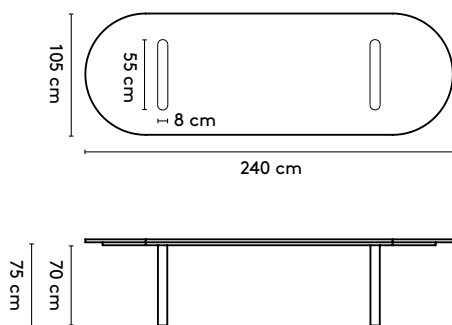

Kami Oval 3

210 x 90/105/120 x 75 cm (2 columns, between columns: 112/97 cm)
240 x 90/105/120 x 75 cm (2 columns, between columns: 142/127/112 cm)
280 x 90/105/120 x 75 cm (2 columns, between columns: 182/167/152 cm)
320 x 90/105/120 x 75 cm (2 columns, between columns: 190/190/190 cm)
360 x 105/120 x 75 cm (2 columns, between columns: 190/190 cm)