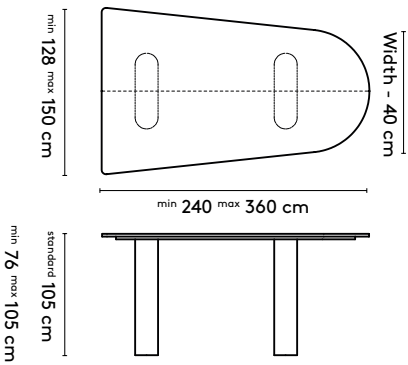

150 x (128/90) or (150/110) x 105 cm
 180 x (128/90) or (150/110) x 105 cm
 210 x (128/90) or (150/110) x 105 cm
 240 x (128/90) or (150/110) x 105 cm

Please note:

**A table top with a width wider than 128 cm comes in two parts.
 This does not apply to the Kami Round**

Kami Oval 3 high

please note:
 a table top with a width wider than 128 cm and length longer than 360 comes in multiple parts
 This does not apply to the Kami Round

product

designer

year

1 Kami Joost van der Vecht

2020 - 2024

2b Tailoring

Kami Oval 1 connected

Kami Oval 2 Connected

Kami Oval 3 connected

Kami Round

Kami Round High

please note:
a table top with a width wider than 128 cm and length longer than 360 comes in multiple parts
This does not apply to the Kami Round

Kami Trapezium 2

Kami Trapezium 3

Kami Trapezium 1 high

Kami Trapezium 2 high

Kami Trapezium 3 high

Kami Trapezium 1 connected

Kami Trapezium 2 Connected

Trapezium shape:
Widest size - 40 cm = narrow width. See Kami XL for larger sizes