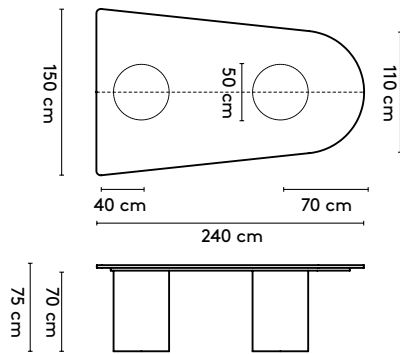

Kami Trapezium 2

240 x (128/90) or (150/110) x 75 cm
280 x (128/90) or (150/110) x 75 cm
320 x (128/90) or (150/110) x 75 cm
360 x (128/90) or (150/110) x 75 cm