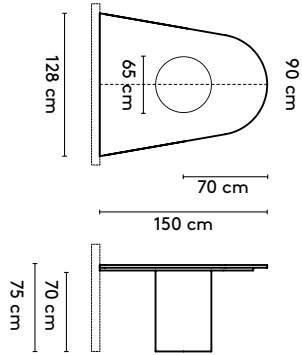

Kami Trapezium 2 wall connected

150 x (128/90) or (150/110) x 75 cm
180 x (128/90) or (150/110) x 75 cm
210 x (128/90) or (150/110) x 75 cm
240 x (128/90) or (150/110) x 75 cm