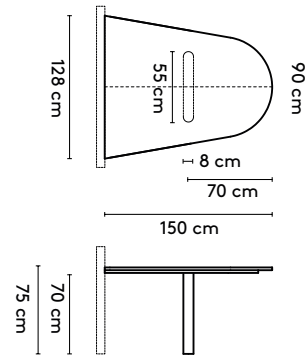

Kami Trapezium 3 wall connected

150 x (128/90) or (150/110) x 75 cm
180 x (128/90) or (150/110) x 75 cm
210 x (128/90) or (150/110) x 75 cm
240 x (128/90) or (150/110) x 75 cm