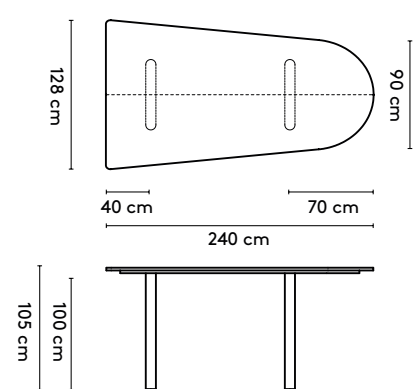

Kami Trapezium 3 high

240 x (128/90) x 105 cm
280 x (128/90) x 105 cm