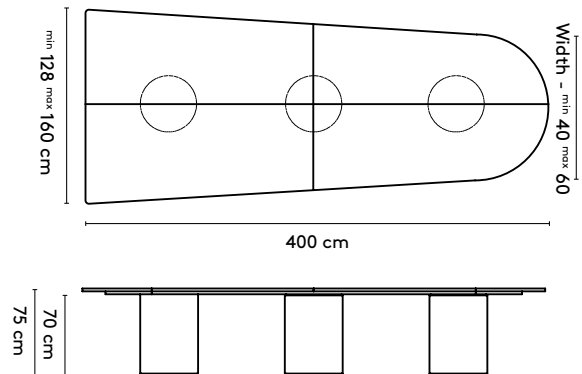

150 x (128/90) or (150/110) x 105 cm
 180 x (128/90) or (150/110) x 105 cm
 210 x (128/90) or (150/110) x 105 cm
 240 x (128/90) or (150/110) x 105 cm

Please note:

**A table top with a width wider than 128 cm comes in two parts.
 This does not apply to the Kami Round**

Kami Trapezium 2

Kami Trapezium 3

Kami Trapezium 1 high

Kami Trapezium 2 high

Kami Trapezium 3 high

Kami Trapezium 1 connected

Kami Trapezium 2 Connected

Trapezium shape:
Widest size - 40 cm = narrow width. See Kami XL for larger sizes