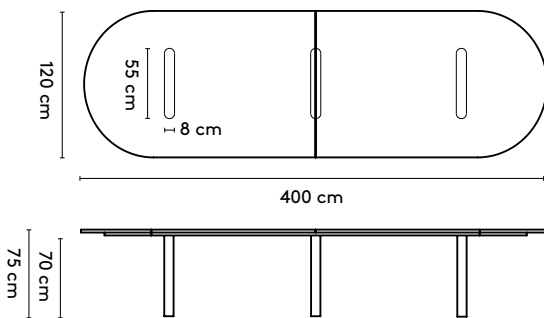

Kami Oval 3 connected

400 x 120 x 75 cm (3 columns, between columns: 117/117 cm)
440 x 120 x 75 cm (3 columns, between columns: 137/137 cm)
480 x 120 x 75 cm (3 columns, between columns: 157/157 cm)
520 x 120 x 75 cm (4 columns, between columns: 115/115 cm)
560 x 120 x 75 cm (4 columns, between columns: 129/129 cm)
600 x 120 x 75 cm (4 columns, between columns: 142/142 cm)
640 x 120 x 75 cm (4 columns, between columns: 155/155 cm)
680 x 120 x 75 cm (5 columns, between columns: 124,5/124,5 cm)
720 x 120 x 75 cm (5 columns, between columns: 134,5/134,5 cm)