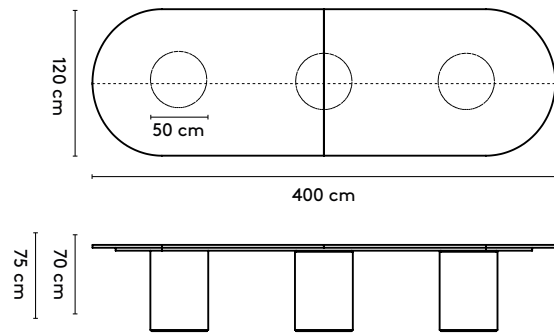

please note:

a table top with a width wider than 128 cm and length longer than 360 comes in multiple parts

1 Kami

Joost van der Vecht

2020 - 2024

2a Standard

Kami Oval 1 connected

400 x 120/150/160 x 75 cm (3 columns, between columns: 105/105 cm)
 440 x 120/150/160 x 75 cm (3 columns, between columns: 125/125 cm)
 480 x 120/150/160 x 75 cm (3 columns, between columns: 145/145 cm)
 520 x 120/150/160 x 75 cm (4 columns, between columns: 103/103 cm)
 560 x 120/150/160 x 75 cm (4 columns, between columns: 117/117 cm)
 600 x 120/150/160 x 75 cm (4 columns, between columns: 130/130 cm)
 640 x 120/150/160 x 75 cm (4 columns, between columns: 143/143 cm)
 680 x 120/150/160 x 75 cm (5 columns, between columns: 112,5/112,5 cm)
 720 x 120/150/160 x 75 cm (5 columns, between columns: 122,5/122,5 cm)

Kami Oval 2 Connected

400 x 120/150/160 x 75 cm (3 columns, between columns: 75/75 cm)
 440 x 120/150/160 x 75 cm (3 columns, between columns: 95/95 cm)
 480 x 120/150/160 x 75 cm (3 columns, between columns: 115/115 cm)
 520 x 120/150/160 x 75 cm (4 columns, between columns: 73/73 cm)
 560 x 120/150/160 x 75 cm (4 columns, between columns: 87/87 cm)
 600 x 120/150/160 x 75 cm (4 columns, between columns: 100/100 cm)
 640 x 120/150/160 x 75 cm (4 columns, between columns: 113/113 cm)
 680 x 120/150/160 x 75 cm (5 columns, between columns: 82,5/82,5 cm)
 720 x 120/150/160 x 75 cm (5 columns, between columns: 92,5/92,5 cm)

150 x (128/90) or (150/110) x 105 cm
 180 x (128/90) or (150/110) x 105 cm
 210 x (128/90) or (150/110) x 105 cm
 240 x (128/90) or (150/110) x 105 cm

Please note:

**A table top with a width wider than 128 cm comes in two parts.
 This does not apply to the Kami Round**