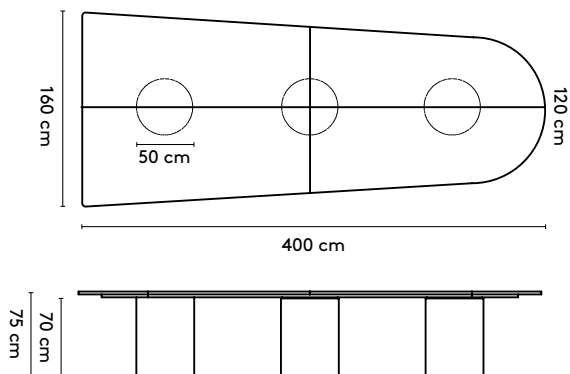

1 **Kami**

**Joost
van der Vecht**

2020 - 2024

2a **Standard**

Kami Trapezium 1 connected

- 400 x (160/120) x 75 cm (3 columns, between columns: 105/105 cm)
- 440 x (160/120) x 75 cm (3 columns, between columns: 125/125 cm)
- 480 x (160/120) x 75 cm (3 columns, between columns: 145/145 cm)
- 520 x (160/120) x 75 cm (4 columns, between columns: 103/103 cm)
- 560 x (160/120) x 75 cm (4 columns, between columns: 117/117 cm)
- 600 x (160/120) x 75 cm (4 columns, between columns: 130/130 cm)
- 640 x (160/120) x 75 cm (4 columns, between columns: 143/143 cm)
- 680 x (160/120) x 75 cm (5 columns, between columns: 112,5/112,5 cm)
- 720 x (160/120) x 75 cm (5 columns, between columns: 122,5/122,5 cm)

Kami Trapezium 2 Connected

- 400 x (160/120) x 75 cm (3 columns, between columns: 75/75 cm)
- 440 x (160/120) x 75 cm (3 columns, between columns: 95/95 cm)
- 480 x (160/120) x 75 cm (3 columns, between columns: 115/115 cm)
- 520 x (160/120) x 75 cm (4 columns, between columns: 73/73 cm)
- 560 x (160/120) x 75 cm (4 columns, between columns: 87/87 cm)
- 600 x (160/120) x 75 cm (4 columns, between columns: 100/100 cm)
- 640 x (160/120) x 75 cm (4 columns, between columns: 113/113 cm)
- 680 x (160/120) x 75 cm (5 columns, between columns: 82,5/82,5 cm)
- 720 x (160/120) x 75 cm (5 columns, between columns: 92,5/92,5 cm)

150 x (128/90) or (150/110) x 105 cm
 180 x (128/90) or (150/110) x 105 cm
 210 x (128/90) or (150/110) x 105 cm
 240 x (128/90) or (150/110) x 105 cm

Please note:

**A table top with a width wider than 128 cm comes in two parts.
 This does not apply to the Kami Round**