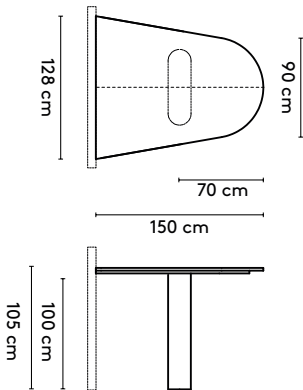

Kami Trapezium 1 wall connected high

150 x (128/90) or (150/110) x 105 cm
180 x (128/90) or (150/110) x 105 cm
210 x (128/90) or (150/110) x 105 cm
240 x (128/90) or (150/110) x 105 cm