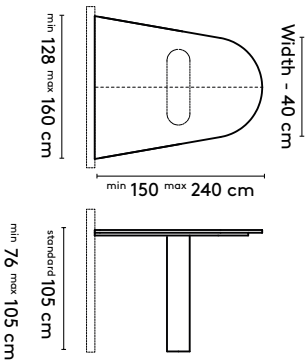

Kami Trapezium 1 wall connected high