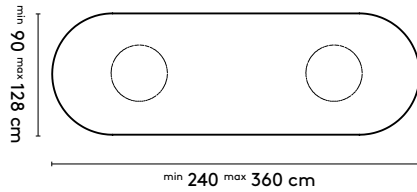

Kami Oval 2 high