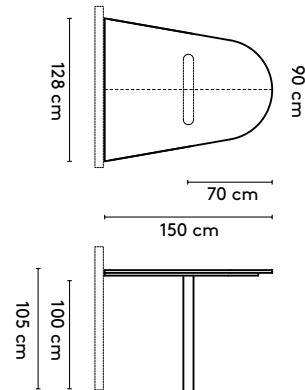

150 x (128/90) or (150/110) x 75 cm
 180 x (128/90) or (150/110) x 75 cm
 210 x (128/90) or (150/110) x 75 cm
 240 x (128/90) or (150/110) x 75 cm

Kami Trapezium 1 wall connected high

150 x (128/90) or (150/110) x 105 cm
 180 x (128/90) or (150/110) x 105 cm
 210 x (128/90) or (150/110) x 105 cm
 240 x (128/90) or (150/110) x 105 cm

150 x (128/90) or (150/110) x 105 cm
 180 x (128/90) or (150/110) x 105 cm
 210 x (128/90) or (150/110) x 105 cm
 240 x (128/90) or (150/110) x 105 cm

Please note:

**A table top with a width wider than 128 cm comes in two parts.
 This does not apply to the Kami Round**