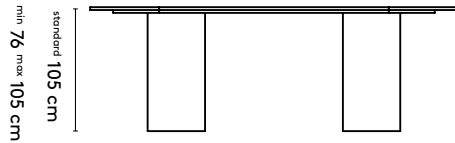

Kami Oval 2 high