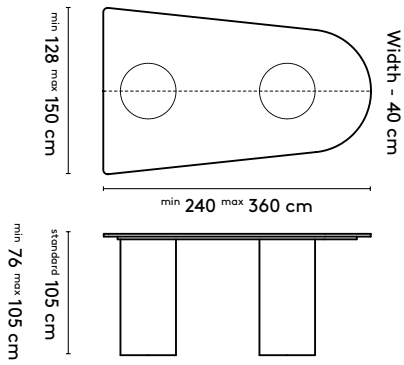

150 x (128/90) or (150/110) x 105 cm
 180 x (128/90) or (150/110) x 105 cm
 210 x (128/90) or (150/110) x 105 cm
 240 x (128/90) or (150/110) x 105 cm

Please note:

**A table top with a width wider than 128 cm comes in two parts.
 This does not apply to the Kami Round**

Kami Trapezium 2

Kami Trapezium 3

Kami Trapezium 1 high

Kami Trapezium 2 high

Kami Trapezium 3 high

Kami Trapezium 1 connected

Kami Trapezium 2 Connected

Trapezium shape:
Widest size - 40 cm = narrow width. See Kami XL for larger sizes