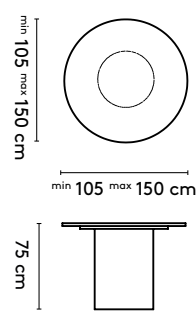

150 x (128/90) or (150/110) x 105 cm
 180 x (128/90) or (150/110) x 105 cm
 210 x (128/90) or (150/110) x 105 cm
 240 x (128/90) or (150/110) x 105 cm

Please note:

**A table top with a width wider than 128 cm comes in two parts.
 This does not apply to the Kami Round**

Kami Oval 3 high

please note:
 a table top with a width wider than 128 cm and length longer than 360 comes in multiple parts
 This does not apply to the Kami Round

product

designer

year

1 Kami Joost van der Vecht

2020 - 2024

2b Tailoring

Kami Oval 1 connected

Kami Oval 2 Connected

Kami Oval 3 connected

Kami Round

Kami Round High

please note:
a table top with a width wider than 128 cm and length longer than 360 comes in multiple parts
This does not apply to the Kami Round