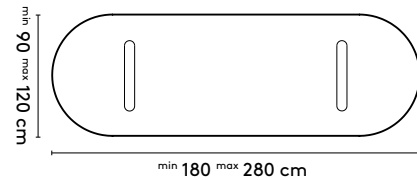

150 x (128/90) or (150/110) x 105 cm
 180 x (128/90) or (150/110) x 105 cm
 210 x (128/90) or (150/110) x 105 cm
 240 x (128/90) or (150/110) x 105 cm

Please note:

**A table top with a width wider than 128 cm comes in two parts.
 This does not apply to the Kami Round**

Kami Oval 3 high

please note:
 a table top with a width wider than 128 cm and length longer than 360 comes in multiple parts
 This does not apply to the Kami Round

product

designer

year

1 Kami Joost van der Vecht