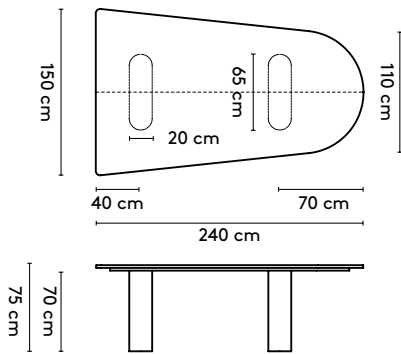

please note:

a table top with a width wider than 128 cm and length longer than 360 comes in multiple parts

1 Kami

Joost van der Vecht

2020 - 2024

2a Standard

Kami Oval 1 connected

400 x 120/150/160 x 75 cm (3 columns, between columns: 105/105 cm)
 440 x 120/150/160 x 75 cm (3 columns, between columns: 125/125 cm)
 480 x 120/150/160 x 75 cm (3 columns, between columns: 145/145 cm)
 520 x 120/150/160 x 75 cm (4 columns, between columns: 103/103 cm)
 560 x 120/150/160 x 75 cm (4 columns, between columns: 117/117 cm)
 600 x 120/150/160 x 75 cm (4 columns, between columns: 130/130 cm)
 640 x 120/150/160 x 75 cm (4 columns, between columns: 143/143 cm)
 680 x 120/150/160 x 75 cm (5 columns, between columns: 112,5/112,5 cm)
 720 x 120/150/160 x 75 cm (5 columns, between columns: 122,5/122,5 cm)

Kami Round

ø 105 x 75 cm (1 column)
 ø 120 x 75 cm (1 column)
 ø 128 x 75 cm (1 column)
 ø 140 x 75 cm (1 column)
 ø 150 x 75 cm (1 column)

Kami Round High

ø 80 x 105 cm (1 column)
 ø 90 x 105 cm (1 column)
 ø 128 x 105 cm (1 column)
 ø 140 x 105 cm (1 column)
 ø 150 x 105 cm (1 column)

please note:

a table top with a width wider than 128 cm and length longer than 360 comes in multiple parts
 This does not apply to the Kami Round

1 Kami

Joost van der Vecht

2020 - 2024

2a Standard

Kami Trapezium 1

150 x (128/90) or (150/110) x 105 cm
 180 x (128/90) or (150/110) x 105 cm
 210 x (128/90) or (150/110) x 105 cm
 240 x (128/90) or (150/110) x 105 cm

Please note:

**A table top with a width wider than 128 cm comes in two parts.
 This does not apply to the Kami Round**