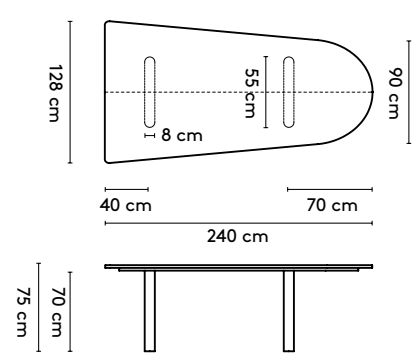

Kami Trapezium 3

240 x (128/90) x 75 cm
280 x (128/90) x 75 cm