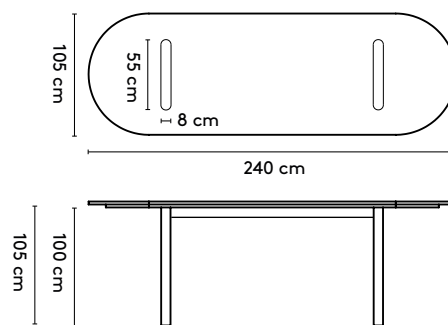

Kami Oval 3 high

210 x 90/105/120 x 105 cm (2 columns, between columns: 112/97 cm)
240 x 90/105/120 x 105 cm (2 columns, between columns: 142/127/112 cm)
280 x 90/105/120 x 105 cm (2 columns, between columns: 182/167/152 cm)

please note:

a table top with a width wider than 128 cm and length longer than 360 comes in multiple parts