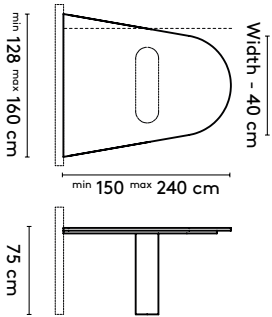

product

designer

year

1 Kami Joost van der Vecht

2020 - 2024

2b Tailoring

Kami Trapezium 1 wall connected