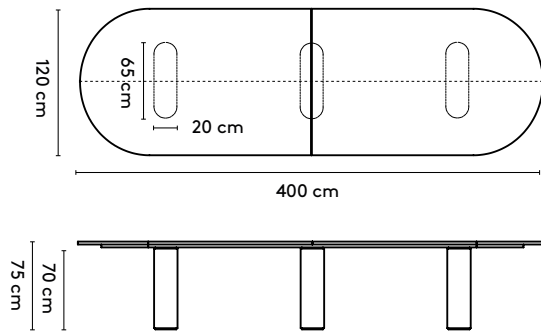

please note:

a table top with a width wider than 128 cm and length longer than 360 comes in multiple parts

1 Kami

Joost van der Vecht

2020 - 2024

2a Standard

Kami Oval 1 connected

400 x 120/150/160 x 75 cm (3 columns, between columns: 105/105 cm)
 440 x 120/150/160 x 75 cm (3 columns, between columns: 125/125 cm)
 480 x 120/150/160 x 75 cm (3 columns, between columns: 145/145 cm)
 520 x 120/150/160 x 75 cm (4 columns, between columns: 103/103 cm)
 560 x 120/150/160 x 75 cm (4 columns, between columns: 117/117 cm)
 600 x 120/150/160 x 75 cm (4 columns, between columns: 130/130 cm)
 640 x 120/150/160 x 75 cm (4 columns, between columns: 143/143 cm)
 680 x 120/150/160 x 75 cm (5 columns, between columns: 112,5/112,5 cm)
 720 x 120/150/160 x 75 cm (5 columns, between columns: 122,5/122,5 cm)

Kami Oval 2 Connected

400 x 120/150/160 x 75 cm (3 columns, between columns: 75/75 cm)
 440 x 120/150/160 x 75 cm (3 columns, between columns: 95/95 cm)
 480 x 120/150/160 x 75 cm (3 columns, between columns: 115/115 cm)
 520 x 120/150/160 x 75 cm (4 columns, between columns: 73/73 cm)
 560 x 120/150/160 x 75 cm (4 columns, between columns: 87/87 cm)
 600 x 120/150/160 x 75 cm (4 columns, between columns: 100/100 cm)
 640 x 120/150/160 x 75 cm (4 columns, between columns: 113/113 cm)
 680 x 120/150/160 x 75 cm (5 columns, between columns: 82,5/82,5 cm)
 720 x 120/150/160 x 75 cm (5 columns, between columns: 92,5/92,5 cm)

150 x (128/90) or (150/110) x 105 cm
 180 x (128/90) or (150/110) x 105 cm
 210 x (128/90) or (150/110) x 105 cm
 240 x (128/90) or (150/110) x 105 cm

Please note:

**A table top with a width wider than 128 cm comes in two parts.
 This does not apply to the Kami Round**