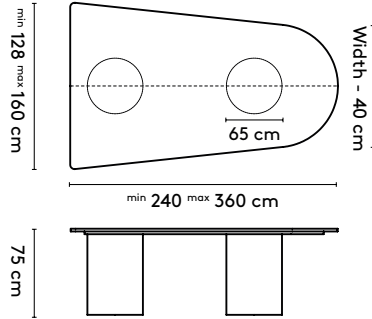

150 x (128/90) or (150/110) x 105 cm
 180 x (128/90) or (150/110) x 105 cm
 210 x (128/90) or (150/110) x 105 cm
 240 x (128/90) or (150/110) x 105 cm

Please note:

**A table top with a width wider than 128 cm comes in two parts.
 This does not apply to the Kami Round**

2020 - 2024

2b Tailoring

Kami Oval 1 connected

Kami Oval 2 Connected

Kami Oval 3 connected

Kami Round

Kami Round High

please note:
a table top with a width wider than 128 cm and length longer than 360 comes in multiple parts
This does not apply to the Kami Round

Kami Trapezium 2

Kami Trapezium 3

Kami Trapezium 1 high

Kami Trapezium 2 high

Kami Trapezium 3 high

Kami Trapezium 1 connected

Kami Trapezium 2 Connected

Trapezium shape:
Widest size - 40 cm = narrow width. See Kami XL for larger sizes