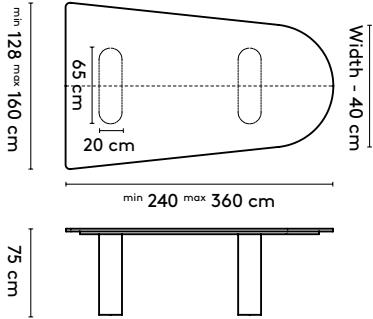

150 x (128/90) or (150/110) x 105 cm
 180 x (128/90) or (150/110) x 105 cm
 210 x (128/90) or (150/110) x 105 cm
 240 x (128/90) or (150/110) x 105 cm

Please note:

**A table top with a width wider than 128 cm comes in two parts.
 This does not apply to the Kami Round**

Kami Oval 3 high

please note:
 a table top with a width wider than 128 cm and length longer than 360 comes in multiple parts
 This does not apply to the Kami Round

product

designer

year

1 Kami Joost van der Vecht

2020 - 2024

2b Tailoring

Kami Oval 1 connected

Kami Oval 2 Connected

Kami Oval 3 connected

Kami Round

Kami Round High

please note:
a table top with a width wider than 128 cm and length longer than 360 comes in multiple parts
This does not apply to the Kami Round

Kami Trapezium 2

Kami Trapezium 3

Kami Trapezium 1 high

Kami Trapezium 2 high

Kami Trapezium 3 high

Kami Trapezium 1 connected

Kami Trapezium 2 Connected

Trapezium shape:
Widest size - 40 cm = narrow width. See Kami XL for larger sizes