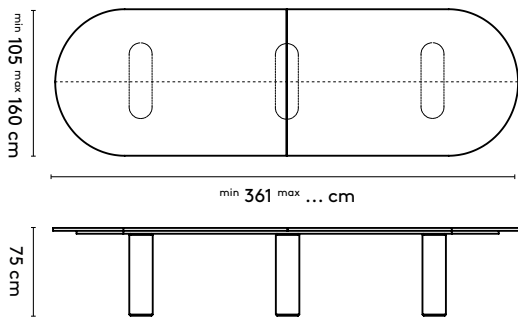

150 x (128/90) or (150/110) x 105 cm
 180 x (128/90) or (150/110) x 105 cm
 210 x (128/90) or (150/110) x 105 cm
 240 x (128/90) or (150/110) x 105 cm

Please note:

**A table top with a width wider than 128 cm comes in two parts.
 This does not apply to the Kami Round**

Kami Oval 3 high

please note:
 a table top with a width wider than 128 cm and length longer than 360 comes in multiple parts
 This does not apply to the Kami Round

product

designer

year

1 Kami Joost van der Vecht

2020 - 2024

2b Tailoring

Kami Oval 1 connected

Kami Oval 2 Connected

Kami Oval 3 connected

Kami Round

Kami Round High

please note:
a table top with a width wider than 128 cm and length longer than 360 comes in multiple parts
This does not apply to the Kami Round