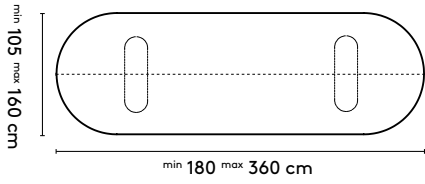

1 Kami Joost van der Vecht

2020 - 2024

2b Tailoring

Kami Oval 1