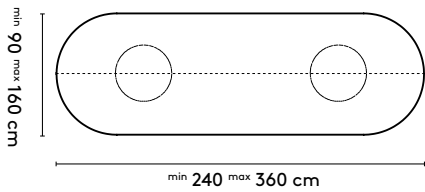

1 Kami Joost van der Vecht

2020 - 2024

2b Tailoring

Kami Oval 2

please note:
a table top with a width wider than 128 cm and length longer than 360 comes in multiple parts
This does not apply to the Kami Round