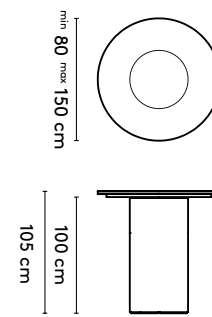

150 x (128/90) or (150/110) x 105 cm
 180 x (128/90) or (150/110) x 105 cm
 210 x (128/90) or (150/110) x 105 cm
 240 x (128/90) or (150/110) x 105 cm

Please note:

**A table top with a width wider than 128 cm comes in two parts.
 This does not apply to the Kami Round**

Kami Oval 3 high

please note:
 a table top with a width wider than 128 cm and length longer than 360 comes in multiple parts
 This does not apply to the Kami Round

product

designer

year

1 Kami Joost van der Vecht

2020 - 2024

2b Tailoring

Kami Oval 1 connected

Kami Oval 2 Connected

Kami Oval 3 connected

Kami Round

Kami Round High

please note:
a table top with a width wider than 128 cm and length longer than 360 comes in multiple parts
This does not apply to the Kami Round