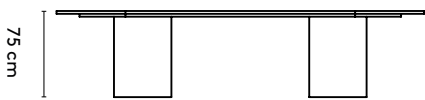

1 Kami Joost van der Vecht

2020 - 2024

2b Tailoring

Kami Oval 2

please note:
a table top with a width wider than 128 cm and length longer than 360 comes in multiple parts
This does not apply to the Kami Round