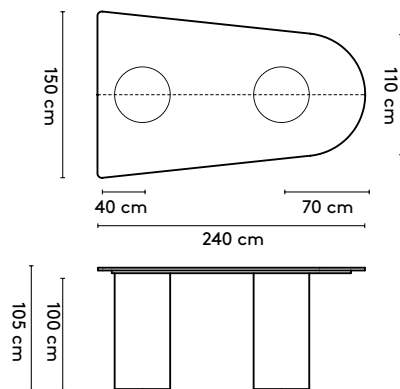

Kami Trapezium 2 high

240 x (128/90) or (150/110) x 105 cm
280 x (128/90) or (150/110) x 105 cm
320 x (128/90) or (150/110) x 105 cm
360 x (128/90) or (150/110) x 105 cm