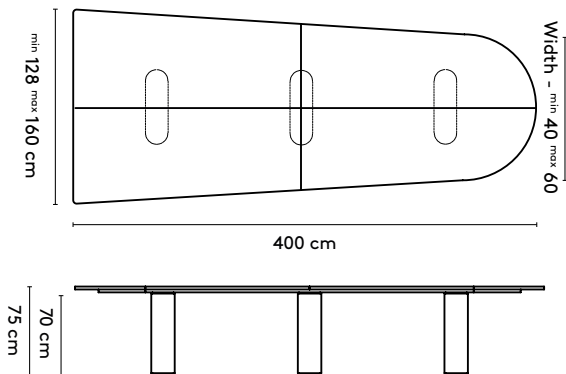

150 x (128/90) or (150/110) x 105 cm
 180 x (128/90) or (150/110) x 105 cm
 210 x (128/90) or (150/110) x 105 cm
 240 x (128/90) or (150/110) x 105 cm

Please note:

**A table top with a width wider than 128 cm comes in two parts.
 This does not apply to the Kami Round**

Kami Trapezium 2

Kami Trapezium 3

Kami Trapezium 1 high

Kami Trapezium 2 high

Kami Trapezium 3 high

Kami Trapezium 1 connected

Kami Trapezium 2 Connected

Trapezium shape:
Widest size - 40 cm = narrow width. See Kami XL for larger sizes