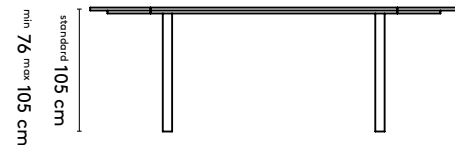

Kami Oval 3 high

please note:
a table top with a width wider than 128 cm and length longer than 360 comes in multiple parts
This does not apply to the Kami Round