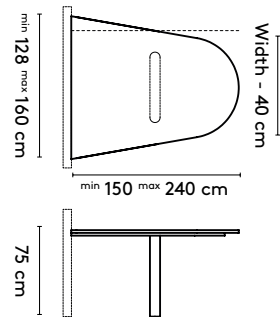

Kami Trapezium 3 wall connected