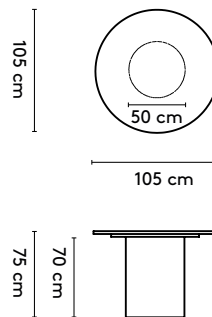

Kami Round

ø 105 x 75 cm (1 column)
ø 120 x 75 cm (1 column)
ø 128 x 75 cm (1 column)
ø 140 x 75 cm (1 column)
ø 150 x 75 cm (1 column)