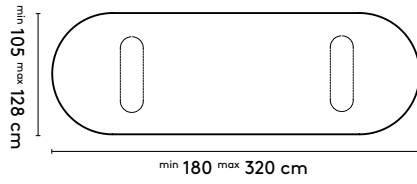

Kami Oval 1 high