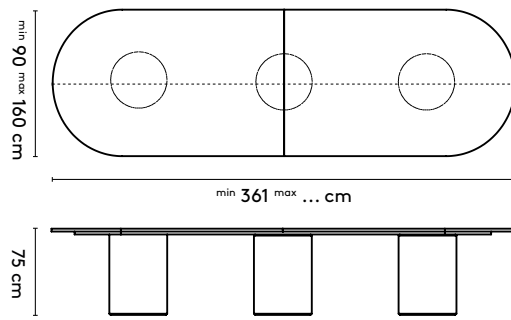

150 x (128/90) or (150/110) x 105 cm
 180 x (128/90) or (150/110) x 105 cm
 210 x (128/90) or (150/110) x 105 cm
 240 x (128/90) or (150/110) x 105 cm

Please note:

**A table top with a width wider than 128 cm comes in two parts.
 This does not apply to the Kami Round**

Kami Oval 3 high

please note:
 a table top with a width wider than 128 cm and length longer than 360 comes in multiple parts
 This does not apply to the Kami Round

product

designer

year

1 Kami Joost van der Vecht

2020 - 2024

2b Tailoring

Kami Oval 1 connected

Kami Oval 2 Connected

Kami Oval 3 connected

Kami Round

Kami Round High

please note:
a table top with a width wider than 128 cm and length longer than 360 comes in multiple parts
This does not apply to the Kami Round