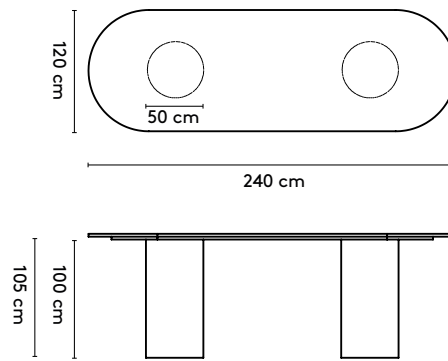

Kami Oval 2 high

240 x 105/120 x 105 cm (2 columns, between columns: 70 cm)
280 x 105/120 x 105 cm (2 columns, between columns: 110 cm)
320 x 105/120 x 105 cm (2 columns, between columns: 148 cm)
360 x 105/120 x 105 cm (2 columns, between columns: 148 cm)