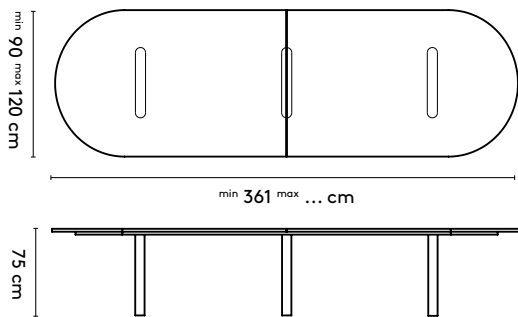

150 x (128/90) or (150/110) x 105 cm
 180 x (128/90) or (150/110) x 105 cm
 210 x (128/90) or (150/110) x 105 cm
 240 x (128/90) or (150/110) x 105 cm

Please note:

**A table top with a width wider than 128 cm comes in two parts.
 This does not apply to the Kami Round**

Kami Oval 3 high

please note:
 a table top with a width wider than 128 cm and length longer than 360 comes in multiple parts
 This does not apply to the Kami Round

product

designer

year

1 Kami Joost van der Vecht

2020 - 2024

2b Tailoring

Kami Oval 1 connected

Kami Oval 2 Connected

Kami Oval 3 connected

Kami Round

Kami Round High

please note:
a table top with a width wider than 128 cm and length longer than 360 comes in multiple parts
This does not apply to the Kami Round