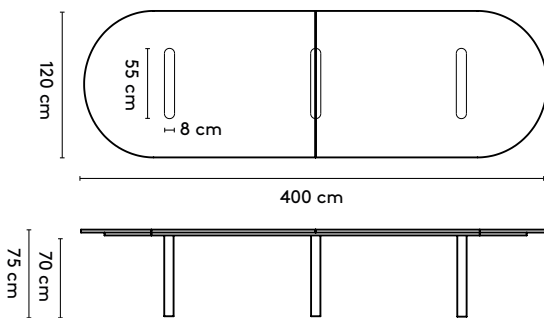

Kami Wood Oval 3 connected

400 x 120 x 75 cm (3 columns, between columns: 117/117 cm)
440 x 120 x 75 cm (3 columns, between columns: 137/137 cm)
480 x 120 x 75 cm (3 columns, between columns: 157/157 cm)
520 x 120 x 75 cm (4 columns, between columns: 115/115 cm)
560 x 120 x 75 cm (4 columns, between columns: 129/129 cm)
600 x 120 x 75 cm (4 columns, between columns: 142/142 cm)
640 x 120 x 75 cm (4 columns, between columns: 155/155 cm)
680 x 120 x 75 cm (5 columns, between columns: 124,5/124,5 cm)
720 x 120 x 75 cm (5 columns, between columns: 134,5/134,5 cm)