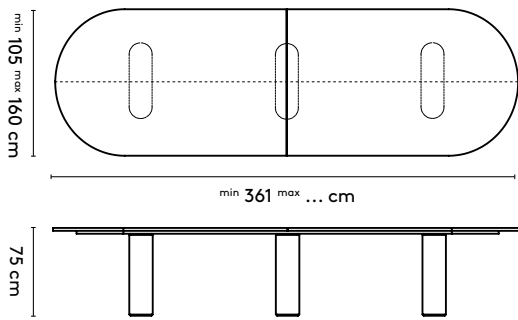

In case of tailoring: space between legs = table length - table width - 1 x width of column

product

designer

year

1 Kami Wood

Joost van der Vecht

2020 - 2024

2b Tailoring

Kami Wood Oval 1 connected

Kami Wood Oval 2 Connected

Kami Wood Oval 3 connected

Kami Wood Round

Kami Wood Round High

please note:

a table top with a width wider than 128 cm and length longer than 360 comes in multiple parts
This does not apply to the Kami Wood Round