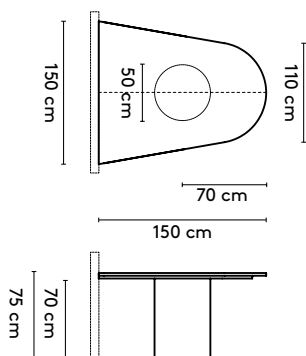

Kami Wood Trapezium 2 wall connected

150 x (150/110) or (128/90) x 75 cm
180 x (150/110) or (128/90) x 75 cm
210 x (150/110) or (128/90) x 75 cm
240 x (150/110) or (128/90) x 75 cm