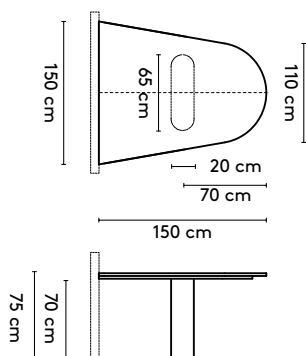

product

designer

year

1 Kami Wood

Joost van der Vecht

2020 - 2024

2a Standard

Kami Wood Trapezium 1 wall connected

150 x (150/110) or (128/90) x 75 cm
180 x (150/110) or (128/90) x 75 cm
210 x (150/110) or (128/90) x 75 cm
240 x (150/110) or (128/90) x 75 cm