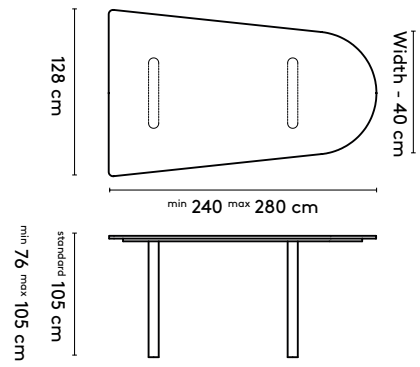

Kami Wood Trapezium 2 Connected

Kami Wood Trapezium 3 high