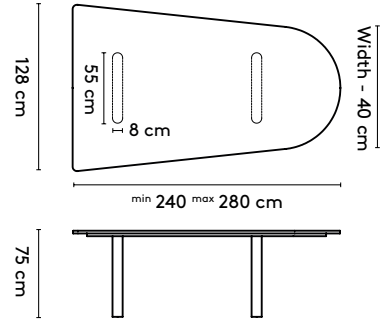

Kami Wood Trapezium 3