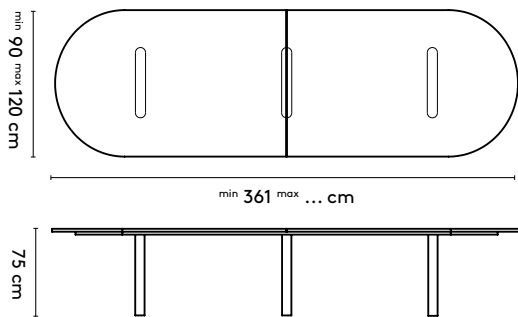

In case of tailoring: space between legs = table length - table width - 1 x width of column

product

designer

year

1 Kami Wood

Joost van der Vecht

2020 - 2024

2b Tailoring

Kami Wood Oval 1 connected

Kami Wood Oval 2 Connected

Kami Wood Oval 3 connected

Kami Wood Round

Kami Wood Round High

please note:

a table top with a width wider than 128 cm and length longer than 360 comes in multiple parts
This does not apply to the Kami Wood Round