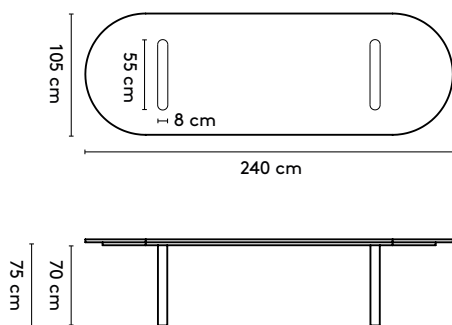

Kami Wood Oval 3

210 x 90/105/120 x 75 cm (2 columns, between columns: 112/97 cm)
240 x 90/105/120 x 75 cm (2 columns, between columns: 142/127/112 cm)
280 x 90/105/120 x 75 cm (2 columns, between columns: 182/167/152 cm)
320 x 90/105/120 x 75 cm (2 columns, between columns: 190/190/190 cm)
360 x 105/120 x 75 cm (2 columns, between columns: 190/190 cm)