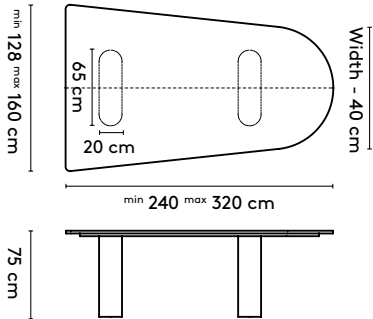

product

designer

year

1 Kami Wood

Joost van der Vecht

2020 - 2024

2b Tailoring

Kami Wood Trapezium 1