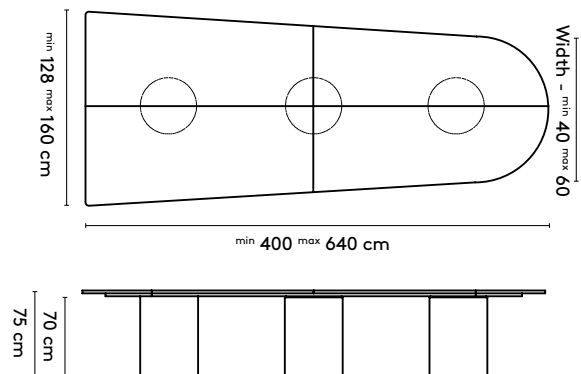

In case of tailoring: space between legs = table length - table width - 1 x width of column

product

designer

year

1 Kami Wood

Joost van der Vecht

2020 - 2024

2b Tailoring

Trapezium shape:
Widest size - 40 cm = narrow width. See Kami Wood XL for larger sizes

product

designer

year

1 Kami Wood

Joost van der Vecht

2020 - 2024

2b Tailoring