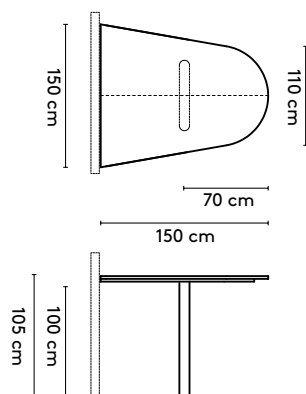

Kami Wood Trapezium 3 wall connected high

150 x (150/110) or (128/90) x 105 cm
180 x (150/110) or (128/90) x 105 cm
210 x (150/110) or (128/90) x 105 cm
240 x (150/110) or (128/90) x 105 cm

Please note:

**A table top with a width wider than 128 cm comes in two parts.
This does not apply to the Kami Wood Round**