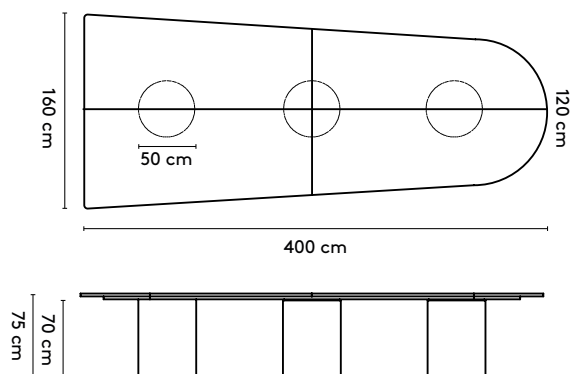

1 Kami Wood

Joost van der Vecht

2020 - 2024

2a Standard

Kami Wood Trapezium 1 connected

400 x (160/120) x 75 cm (3 columns, between columns: 105/105 cm)
 440 x (160/120) x 75 cm (3 columns, between columns: 125/125 cm)
 480 x (160/120) x 75 cm (3 columns, between columns: 145/145 cm)
 520 x (160/120) x 75 cm (4 columns, between columns: 103/103 cm)
 560 x (160/120) x 75 cm (4 columns, between columns: 117/117 cm)
 600 x (160/120) x 75 cm (4 columns, between columns: 130/130 cm)
 640 x (160/120) x 75 cm (4 columns, between columns: 143/143 cm)
 680 x (160/120) x 75 cm (5 columns, between columns: 112,5/112,5 cm)
 720 x (160/120) x 75 cm (5 columns, between columns: 122,5/122,5 cm)

Kami Wood Trapezium 2 Connected

400 x (160/120) x 75 cm (3 columns, between columns: 75/75 cm)
 440 x (160/120) x 75 cm (3 columns, between columns: 95/95 cm)
 480 x (160/120) x 75 cm (3 columns, between columns: 115/115 cm)
 520 x (160/120) x 75 cm (4 columns, between columns: 73/73 cm)
 560 x (160/120) x 75 cm (4 columns, between columns: 87/87 cm)
 600 x (160/120) x 75 cm (4 columns, between columns: 100/100 cm)
 640 x (160/120) x 75 cm (4 columns, between columns: 113/113 cm)
 680 x (160/120) x 75 cm (5 columns, between columns: 82,5/82,5 cm)
 720 x (160/120) x 75 cm (5 columns, between columns: 92,5/92,5 cm)