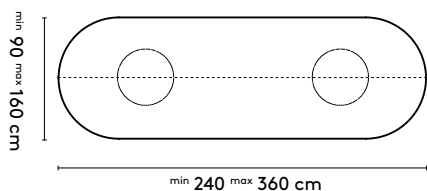

Kami Wood Oval 2