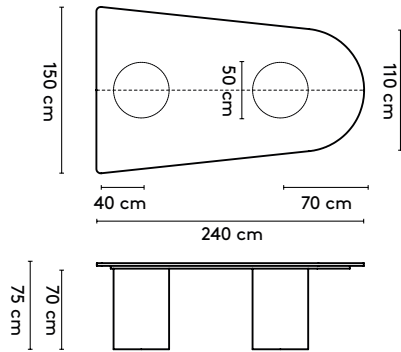

Kami Wood Trapezium 2

240 x (128/90) or (150/110) x 75 cm
280 x (128/90) or (150/110) x 75 cm
320 x (128/90) or (150/110) x 75 cm