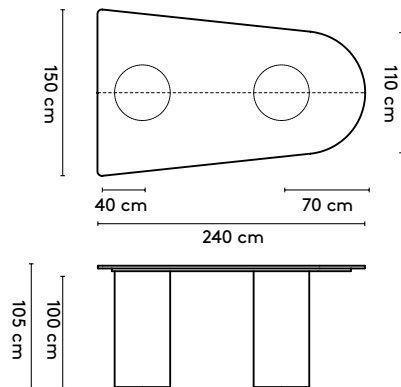

Kami Wood Trapezium 2 high

240 x (128/90) or (150/110) x 105 cm
280 x (128/90) or (150/110) x 105 cm
320 x (128/90) or (150/110) x 105 cm