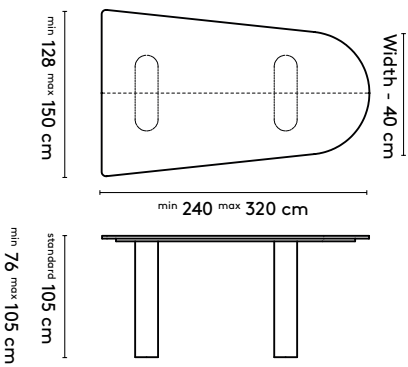

Kami Wood Trapezium 1 connected

Kami Wood Trapezium 1 high