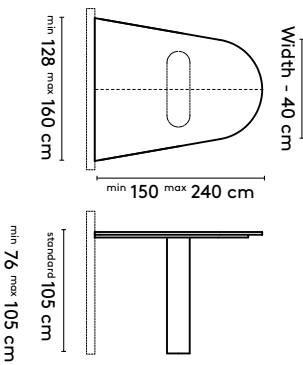

Kami Wood Trapezium 1 wall connected high