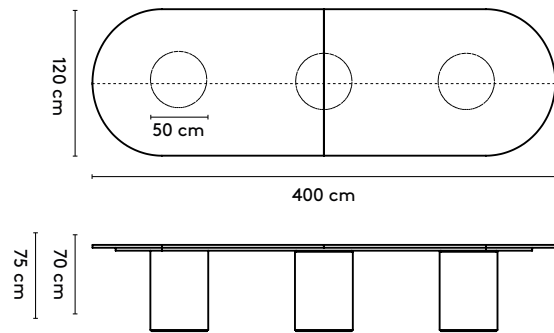

Kami Wood Oval 3 high

210 x 90/105/120 x 105 cm (2 columns, between columns: 112/97 cm)
 240 x 90/105/120 x 105 cm (2 columns, between columns: 142/127/112 cm)
 280 x 90/105/120 x 105 cm (2 columns, between columns: 182/167/152 cm)

please note:

a table top with a width wider than 128 cm and length longer than 360 comes in multiple parts

1 Kami Wood

Joost van der Vecht

2020 - 2024

2a Standard

Kami Wood Oval 1 connected

400 x 120/150/160 x 75 cm (3 columns, between columns: 105/105 cm)
 440 x 120/150/160 x 75 cm (3 columns, between columns: 125/125 cm)
 480 x 120/150/160 x 75 cm (3 columns, between columns: 145/145 cm)
 520 x 120/150/160 x 75 cm (4 columns, between columns: 103/103 cm)
 560 x 120/150/160 x 75 cm (4 columns, between columns: 117/117 cm)
 600 x 120/150/160 x 75 cm (4 columns, between columns: 130/130 cm)
 640 x 120/150/160 x 75 cm (4 columns, between columns: 143/143 cm)
 680 x 120/150/160 x 75 cm (5 columns, between columns: 112,5/112,5 cm)
 720 x 120/150/160 x 75 cm (5 columns, between columns: 122,5/122,5 cm)

Kami Wood Oval 2 Connected

400 x 120/150/160 x 75 cm (3 columns, between columns: 75/75 cm)
 440 x 120/150/160 x 75 cm (3 columns, between columns: 95/95 cm)
 480 x 120/150/160 x 75 cm (3 columns, between columns: 115/115 cm)
 520 x 120/150/160 x 75 cm (4 columns, between columns: 73/73 cm)
 560 x 120/150/160 x 75 cm (4 columns, between columns: 87/87 cm)
 600 x 120/150/160 x 75 cm (4 columns, between columns: 100/100 cm)
 640 x 120/150/160 x 75 cm (4 columns, between columns: 113/113 cm)
 680 x 120/150/160 x 75 cm (5 columns, between columns: 82,5/82,5 cm)
 720 x 120/150/160 x 75 cm (5 columns, between columns: 92,5/92,5 cm)