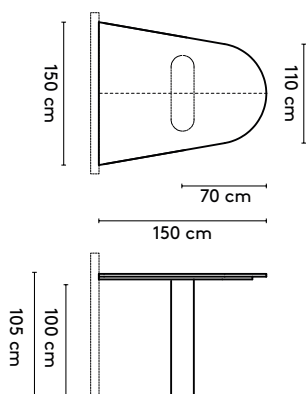

Kami Wood Trapezium 1 wall connected high

150 x (150/110) or (128/90) x 105 cm
180 x (150/110) or (128/90) x 105 cm
210 x (150/110) or (128/90) x 105 cm
240 x (150/110) or (128/90) x 105 cm