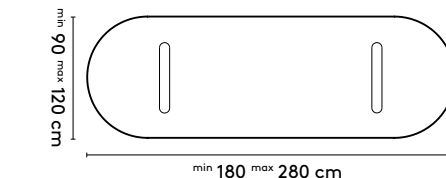

Kami Wood Oval 2

Kami Wood Oval 2 high

Kami Wood Oval 3

Kami Wood Oval 3 high

please note:

a table top with a width wider than 128 cm and length longer than 360 comes in multiple parts
This does not apply to the Kami Wood Round

In case of tailoring: space between legs = table length - table width - 1 x width of column

product

designer

year

1 Kami Wood

Joost van der Vecht

2020 - 2024

2b Tailoring