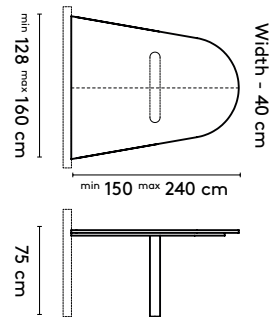

Kami Wood Trapezium 3 wall connected