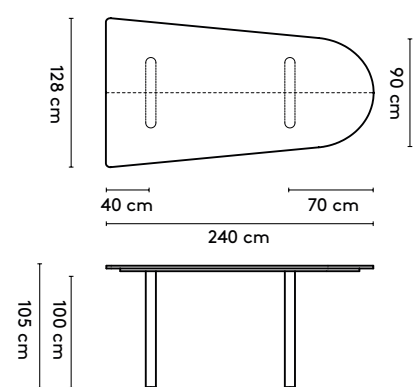

Kami Wood Trapezium 3 high

240 x (128/90) x 105 cm
280 x (128/90) x 105 cm