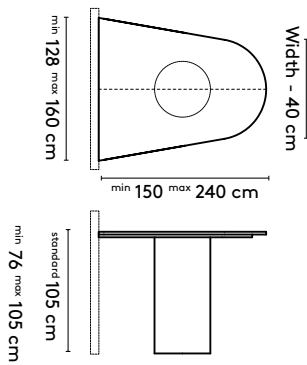

Kami Wood Trapezium 2 wall connected high