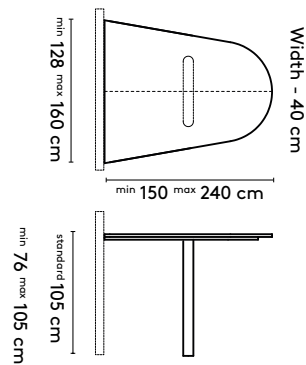

Trapezium shape:
Widest size - 40 cm = narrow width. See Kami Wood XL for larger sizes

product

designer

year

1 Kami Wood

Joost van der Vecht

2020 - 2024

2b Tailoring

Please note:
 A table top with a width wider than 128 cm comes in two parts.
 This does not apply to the Kami Wood Round
 Widest size - 40 cm = narrow width.

3 Materials

Top: oak or walnut (solid, veneer), oak smoked (solid)
 Column: oak or walnut (veneer)