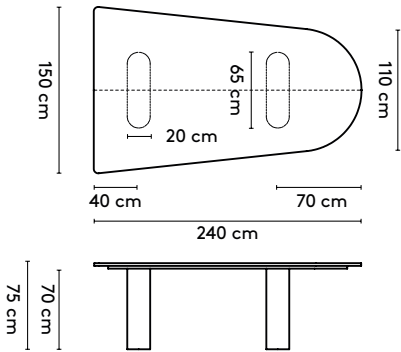

product

designer

year

1 Kami Wood Joost van der Vecht

2020 - 2024

2a Standard

Kami Wood Trapezium 1

240 x (128/90) or (150/110) x 75 cm
280 x (128/90) or (150/110) x 75 cm
320 x (128/90) or (150/110) x 75 cm