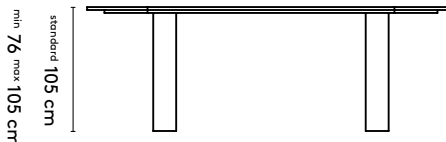

**A table top with a width wider than 128 cm comes in two parts.
 This does not apply to the Kami Wood Round**

1 Kami Wood

Joost van der Vecht

2020 - 2024

2b Tailoring

Kami Wood Oval 1

Kami Wood Oval 1 high