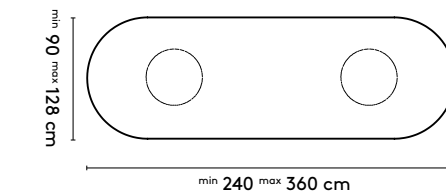

**A table top with a width wider than 128 cm comes in two parts.
 This does not apply to the Kami Wood Round**

1 Kami Wood

Joost van der Vecht

2020 - 2024

2b Tailoring

Kami Wood Oval 1

Kami Wood Oval 1 high

Kami Wood Oval 2

Kami Wood Oval 2 high

Kami Wood Oval 3

Kami Wood Oval 3 high

please note:

a table top with a width wider than 128 cm and length longer than 360 comes in multiple parts
This does not apply to the Kami Wood Round

In case of tailoring: space between legs = table length - table width - 1 x width of column

product

designer

year

1 Kami Wood

Joost van der Vecht

2020 - 2024

2b Tailoring