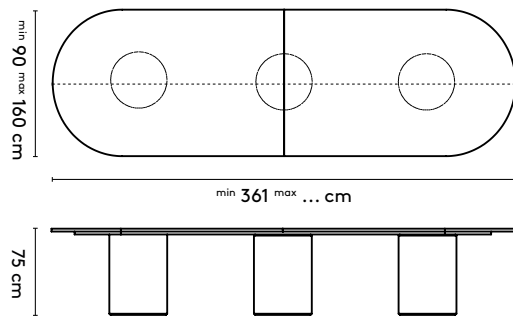

Kami Wood Oval 2

Kami Wood Oval 2 high

Kami Wood Oval 3

Kami Wood Oval 3 high

please note:

a table top with a width wider than 128 cm and length longer than 360 comes in multiple parts
This does not apply to the Kami Wood Round

In case of tailoring: space between legs = table length - table width - 1 x width of column

product

designer

year

1 Kami Wood

Joost van der Vecht

2020 - 2024

2b Tailoring

Kami Wood Oval 1 connected

Kami Wood Oval 2 Connected

Kami Wood Oval 3 connected

Kami Wood Round

Kami Wood Round High

please note:

a table top with a width wider than 128 cm and length longer than 360 comes in multiple parts
This does not apply to the Kami Wood Round