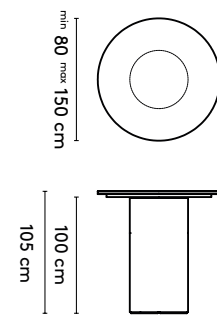

In case of tailoring: space between legs = table length - table width - 1 x width of column

product

designer

year

1 Kami Wood

Joost van der Vecht

2020 - 2024

2b Tailoring

Kami Wood Oval 1 connected

Kami Wood Oval 2 Connected

Kami Wood Oval 3 connected

Kami Wood Round

Kami Wood Round High

please note:

a table top with a width wider than 128 cm and length longer than 360 comes in multiple parts
This does not apply to the Kami Wood Round