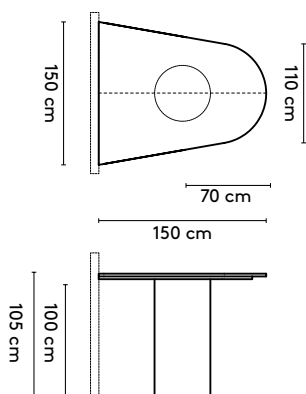

Kami Wood Trapezium 2 wall connected high

150 x (150/110) or (128/90) x 105 cm
180 x (150/110) or (128/90) x 105 cm
210 x (150/110) or (128/90) x 105 cm
240 x (150/110) or (128/90) x 105 cm