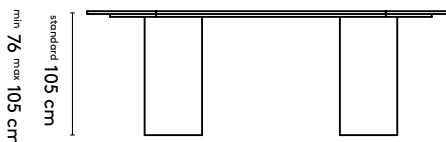

Kami Wood Oval 2 high