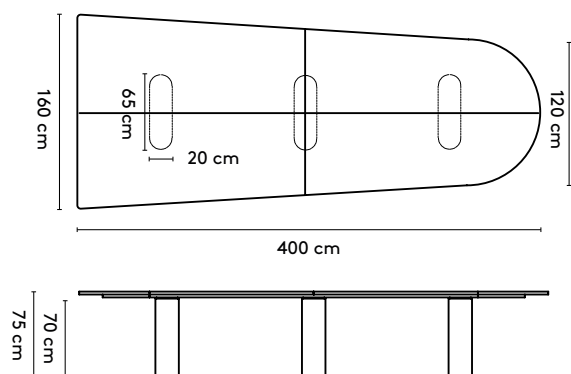

please note:

a table top with a width wider than 128 cm and length longer than 360 comes in multiple parts

1 Kami Wood

Joost van der Vecht

2020 - 2024

2a Standard

Kami Wood Oval 1 connected

400 x 120/150/160 x 75 cm (3 columns, between columns: 105/105 cm)
 440 x 120/150/160 x 75 cm (3 columns, between columns: 125/125 cm)
 480 x 120/150/160 x 75 cm (3 columns, between columns: 145/145 cm)
 520 x 120/150/160 x 75 cm (4 columns, between columns: 103/103 cm)
 560 x 120/150/160 x 75 cm (4 columns, between columns: 117/117 cm)
 600 x 120/150/160 x 75 cm (4 columns, between columns: 130/130 cm)
 640 x 120/150/160 x 75 cm (4 columns, between columns: 143/143 cm)
 680 x 120/150/160 x 75 cm (5 columns, between columns: 112,5/112,5 cm)
 720 x 120/150/160 x 75 cm (5 columns, between columns: 122,5/122,5 cm)

Kami Wood Trapezium 2 high

240 x (128/90) or (150/110) x 105 cm
 280 x (128/90) or (150/110) x 105 cm
 320 x (128/90) or (150/110) x 105 cm

Kami Wood Trapezium 3 high

240 x (128/90) x 105 cm
 280 x (128/90) x 105 cm

1 Kami Wood

Joost van der Vecht

2020 - 2024

2a Standard

Kami Wood Trapezium 1 connected

400 x (160/120) x 75 cm (3 columns, between columns: 105/105 cm)
 440 x (160/120) x 75 cm (3 columns, between columns: 125/125 cm)
 480 x (160/120) x 75 cm (3 columns, between columns: 145/145 cm)
 520 x (160/120) x 75 cm (4 columns, between columns: 103/103 cm)
 560 x (160/120) x 75 cm (4 columns, between columns: 117/117 cm)
 600 x (160/120) x 75 cm (4 columns, between columns: 130/130 cm)
 640 x (160/120) x 75 cm (4 columns, between columns: 143/143 cm)
 680 x (160/120) x 75 cm (5 columns, between columns: 112,5/112,5 cm)
 720 x (160/120) x 75 cm (5 columns, between columns: 122,5/122,5 cm)