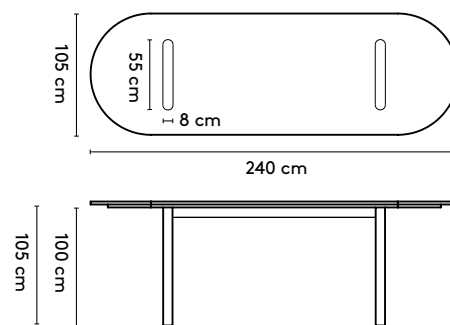

Kami Wood Oval 3 high

210 x 90/105/120 x 105 cm (2 columns, between columns: 112/97 cm)
240 x 90/105/120 x 105 cm (2 columns, between columns: 142/127/112 cm)
280 x 90/105/120 x 105 cm (2 columns, between columns: 182/167/152 cm)

please note:

a table top with a width wider than 128 cm and length longer than 360 comes in multiple parts