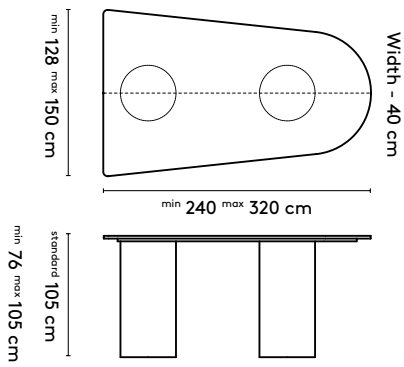

Kami Wood Trapezium 2 Connected

Kami Wood Trapezium 2 high