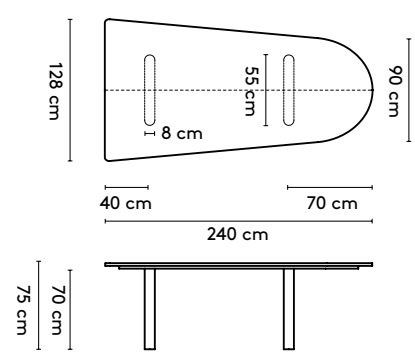

Kami Wood Trapezium 3

240 x (128/90) x 75 cm
280 x (128/90) x 75 cm