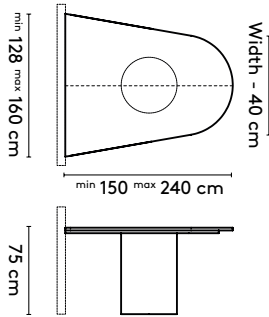

Kami Wood Trapezium 2 wall connected