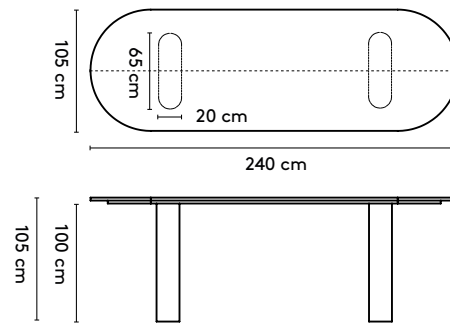

1 Kami Wood

Joost van der Vecht

2020 - 2024

2a Standard

Kami Wood Oval 1

240 x 105/120/150/160 x 75 cm (2 columns, between columns: 115/100/70 cm)
 280 x 105/120/150/160 x 75 cm (2 columns, between columns: 155/140/110 cm)
 320 x 105/120/150/160 x 75 cm (2 columns, between columns: 178/178/150 cm)
 360 x 105/120/150/160 x 75 cm (2 columns, between columns: 178/178/178 cm)

Kami Wood Oval 1 high

240 x 105/120 x 105 cm (2 columns, between columns: 115/100/70 cm)
 280 x 105/120 x 105 cm (2 columns, between columns: 155/140/110 cm)
 320 x 105/120 x 105 cm (2 columns, between columns: 178/178/150 cm)

Kami Wood Oval 2 high

240 x 105/120 x 105 cm (2 columns, between columns: 70 cm)
 280 x 105/120 x 105 cm (2 columns, between columns: 110 cm)
 320 x 105/120 x 105 cm (2 columns, between columns: 148 cm)
 360 x 105/120 x 105 cm (2 columns, between columns: 148 cm)

please note:

a table top with a width wider than 128 cm and length longer than 360 comes in multiple parts

1 Kami Wood

Joost van der Vecht

2020 - 2024

2a Standard

Kami Wood Oval 1 connected

400 x 120/150/160 x 75 cm (3 columns, between columns: 105/105 cm)
 440 x 120/150/160 x 75 cm (3 columns, between columns: 125/125 cm)
 480 x 120/150/160 x 75 cm (3 columns, between columns: 145/145 cm)
 520 x 120/150/160 x 75 cm (4 columns, between columns: 103/103 cm)
 560 x 120/150/160 x 75 cm (4 columns, between columns: 117/117 cm)
 600 x 120/150/160 x 75 cm (4 columns, between columns: 130/130 cm)
 640 x 120/150/160 x 75 cm (4 columns, between columns: 143/143 cm)
 680 x 120/150/160 x 75 cm (5 columns, between columns: 112,5/112,5 cm)
 720 x 120/150/160 x 75 cm (5 columns, between columns: 122,5/122,5 cm)