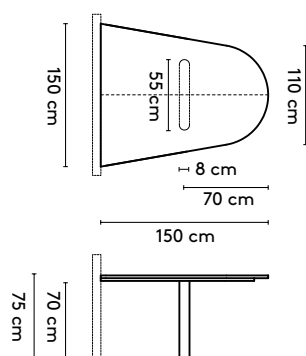

Kami Wood Trapezium 3 wall connected

150 x (150/110) or (128/90) x 75 cm
180 x (150/110) or (128/90) x 75 cm
210 x (150/110) or (128/90) x 75 cm
240 x (150/110) or (128/90) x 75 cm