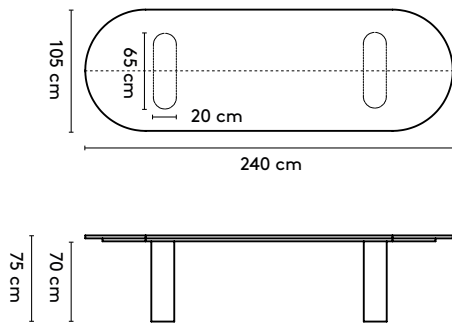

1 Kami Wood

Joost van der Vecht

2020 - 2024

2a Standard

Kami Wood Oval 1

240 x 105/120/150/160 x 75 cm (2 columns, between columns: 115/100/70 cm)
 280 x 105/120/150/160 x 75 cm (2 columns, between columns: 155/140/110 cm)
 320 x 105/120/150/160 x 75 cm (2 columns, between columns: 178/178/150 cm)
 360 x 105/120/150/160 x 75 cm (2 columns, between columns: 178/178/178 cm)

Kami Wood Oval 1 high

240 x 105/120 x 105 cm (2 columns, between columns: 115/100/70 cm)
 280 x 105/120 x 105 cm (2 columns, between columns: 155/140/110 cm)
 320 x 105/120 x 105 cm (2 columns, between columns: 178/178/150 cm)

Kami Wood Oval 2 high

240 x 105/120 x 105 cm (2 columns, between columns: 70 cm)
 280 x 105/120 x 105 cm (2 columns, between columns: 110 cm)
 320 x 105/120 x 105 cm (2 columns, between columns: 148 cm)
 360 x 105/120 x 105 cm (2 columns, between columns: 148 cm)

please note:

a table top with a width wider than 128 cm and length longer than 360 comes in multiple parts

1 Kami Wood

Joost van der Vecht

2020 - 2024

2a Standard

Kami Wood Oval 1 connected

400 x 120/150/160 x 75 cm (3 columns, between columns: 105/105 cm)
 440 x 120/150/160 x 75 cm (3 columns, between columns: 125/125 cm)
 480 x 120/150/160 x 75 cm (3 columns, between columns: 145/145 cm)
 520 x 120/150/160 x 75 cm (4 columns, between columns: 103/103 cm)
 560 x 120/150/160 x 75 cm (4 columns, between columns: 117/117 cm)
 600 x 120/150/160 x 75 cm (4 columns, between columns: 130/130 cm)
 640 x 120/150/160 x 75 cm (4 columns, between columns: 143/143 cm)
 680 x 120/150/160 x 75 cm (5 columns, between columns: 112,5/112,5 cm)
 720 x 120/150/160 x 75 cm (5 columns, between columns: 122,5/122,5 cm)