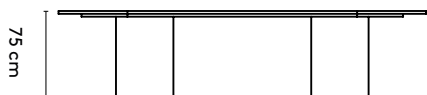

Kami Wood Oval 2