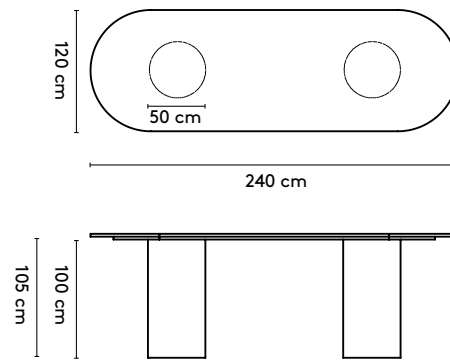

Kami Wood Oval 2 high

240 x 105/120 x 105 cm (2 columns, between columns: 70 cm)
280 x 105/120 x 105 cm (2 columns, between columns: 110 cm)
320 x 105/120 x 105 cm (2 columns, between columns: 148 cm)
360 x 105/120 x 105 cm (2 columns, between columns: 148 cm)