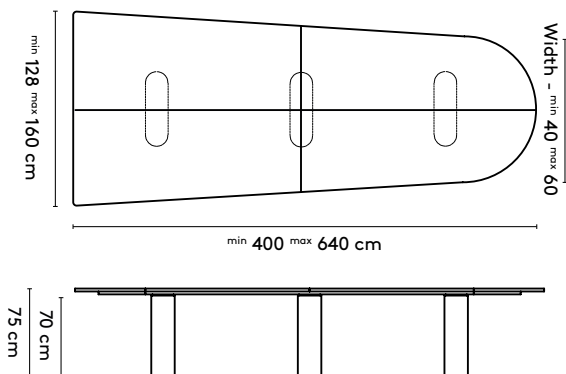

product

designer

year

1 Kami Wood

Joost van der Vecht

2020 - 2024

2b Tailoring

Kami Wood Trapezium 1

Kami Wood Trapezium 2

Kami Wood Trapezium 3

Kami Wood Trapezium 1 high

Kami Wood Trapezium 2 high

Kami Wood Trapezium 3 high

Trapezium shape:
Widest size - 40 cm = narrow width. See Kami Wood XL for larger sizes