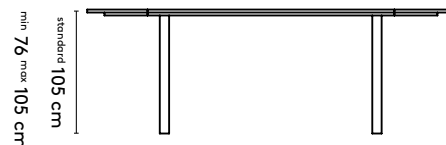

Kami Wood Oval 2

Kami Wood Oval 2 high

Kami Wood Oval 3

Kami Wood Oval 3 high

please note:

a table top with a width wider than 128 cm and length longer than 360 comes in multiple parts
This does not apply to the Kami Wood Round

In case of tailoring: space between legs = table length - table width - 1 x width of column

product

designer

year

1 Kami Wood

Joost van der Vecht

2020 - 2024

2b Tailoring