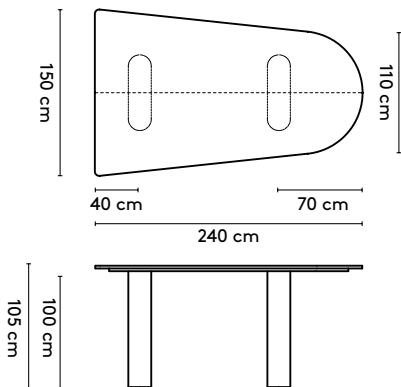

Kami Wood Trapezium 1 high

240 x (128/90) or (150/110) x 105 cm
280 x (128/90) or (150/110) x 105 cm
320 x (128/90) or (150/110) x 105 cm