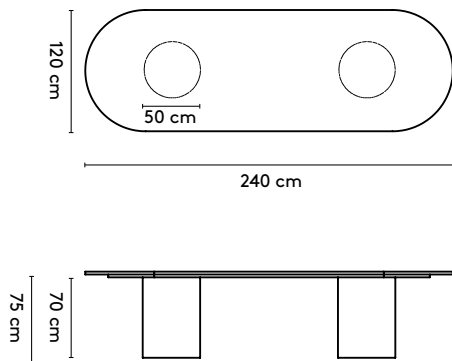

Kami Wood Oval 2

240 x 105/120/150/160 x 75 cm (2 columns, between columns: 70 cm)
280 x 105/120/150/160 x 75 cm (2 columns, between columns: 110 cm)
320 x 105/120/150/160 x 75 cm (2 columns, between columns: 148 cm)
360 x 105/120/150/160 x 75 cm (2 columns, between columns: 148 cm)