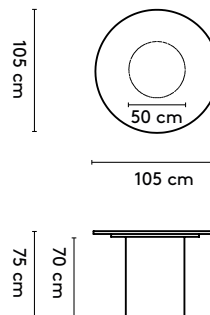

Kami Wood Round

ø 105 x 75 cm (1 column)
ø 120 x 75 cm (1 column)
ø 128 x 75 cm (1 column)
ø 140 x 75 cm (1 column)
ø 150 x 75 cm (1 column)