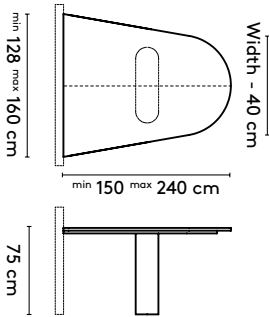

product

designer

year

1 Kami Wood

Joost van der Vecht

2020 - 2024

2b Tailoring

Kami Wood Trapezium 1 wall connected