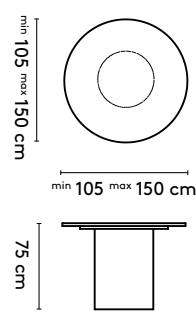

please note:

a table top with a width wider than 128 cm and length longer than 360 comes in multiple parts

1 Kami Wood

Joost van der Vecht

2020 - 2024

2a Standard

Kami Wood Oval 1 connected

400 x 120/150/160 x 75 cm (3 columns, between columns: 105/105 cm)
 440 x 120/150/160 x 75 cm (3 columns, between columns: 125/125 cm)
 480 x 120/150/160 x 75 cm (3 columns, between columns: 145/145 cm)
 520 x 120/150/160 x 75 cm (4 columns, between columns: 103/103 cm)
 560 x 120/150/160 x 75 cm (4 columns, between columns: 117/117 cm)
 600 x 120/150/160 x 75 cm (4 columns, between columns: 130/130 cm)
 640 x 120/150/160 x 75 cm (4 columns, between columns: 143/143 cm)
 680 x 120/150/160 x 75 cm (5 columns, between columns: 112,5/112,5 cm)
 720 x 120/150/160 x 75 cm (5 columns, between columns: 122,5/122,5 cm)

In case of tailoring: space between legs = table length - table width - 1 x width of column

product

designer

year

1 Kami Wood

Joost van der Vecht

2020 - 2024

2b Tailoring

Kami Wood Oval 1 connected

Kami Wood Oval 2 Connected

Kami Wood Oval 3 connected

Kami Wood Round

Kami Wood Round High

please note:

a table top with a width wider than 128 cm and length longer than 360 comes in multiple parts
This does not apply to the Kami Wood Round