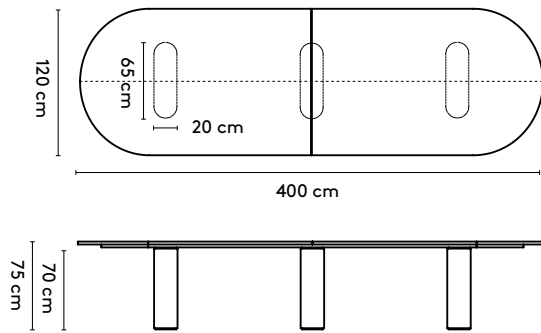

Kami Wood Oval 2 high

240 x 105/120 x 105 cm (2 columns, between columns: 70 cm)
 280 x 105/120 x 105 cm (2 columns, between columns: 110 cm)
 320 x 105/120 x 105 cm (2 columns, between columns: 148 cm)
 360 x 105/120 x 105 cm (2 columns, between columns: 148 cm)

Kami Wood Oval 3 high

210 x 90/105/120 x 105 cm (2 columns, between columns: 112/97 cm)
 240 x 90/105/120 x 105 cm (2 columns, between columns: 142/127/112 cm)
 280 x 90/105/120 x 105 cm (2 columns, between columns: 182/167/152 cm)

please note:

a table top with a width wider than 128 cm and length longer than 360 comes in multiple parts

1 Kami Wood

Joost van der Vecht

2020 - 2024

2a Standard

Kami Wood Oval 1 connected

400 x 120/150/160 x 75 cm (3 columns, between columns: 105/105 cm)
 440 x 120/150/160 x 75 cm (3 columns, between columns: 125/125 cm)
 480 x 120/150/160 x 75 cm (3 columns, between columns: 145/145 cm)
 520 x 120/150/160 x 75 cm (4 columns, between columns: 103/103 cm)
 560 x 120/150/160 x 75 cm (4 columns, between columns: 117/117 cm)
 600 x 120/150/160 x 75 cm (4 columns, between columns: 130/130 cm)
 640 x 120/150/160 x 75 cm (4 columns, between columns: 143/143 cm)
 680 x 120/150/160 x 75 cm (5 columns, between columns: 112,5/112,5 cm)
 720 x 120/150/160 x 75 cm (5 columns, between columns: 122,5/122,5 cm)

Kami Wood Oval 2 Connected

400 x 120/150/160 x 75 cm (3 columns, between columns: 75/75 cm)
 440 x 120/150/160 x 75 cm (3 columns, between columns: 95/95 cm)
 480 x 120/150/160 x 75 cm (3 columns, between columns: 115/115 cm)
 520 x 120/150/160 x 75 cm (4 columns, between columns: 73/73 cm)
 560 x 120/150/160 x 75 cm (4 columns, between columns: 87/87 cm)
 600 x 120/150/160 x 75 cm (4 columns, between columns: 100/100 cm)
 640 x 120/150/160 x 75 cm (4 columns, between columns: 113/113 cm)
 680 x 120/150/160 x 75 cm (5 columns, between columns: 82,5/82,5 cm)
 720 x 120/150/160 x 75 cm (5 columns, between columns: 92,5/92,5 cm)