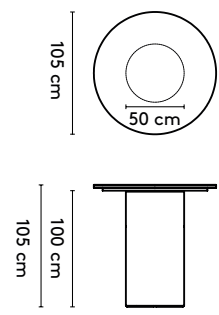

Kami Wood Round High

ø 80 x 105 cm (1 column)
ø 90 x 105 cm (1 column)
ø 128 x 105 cm (1 column)
ø 140 x 105 cm (1 column)
ø 150 x 105 cm (1 column)

please note:

a table top with a width wider than 128 cm and length longer than 360 comes in multiple parts
This does not apply to the Kami Round