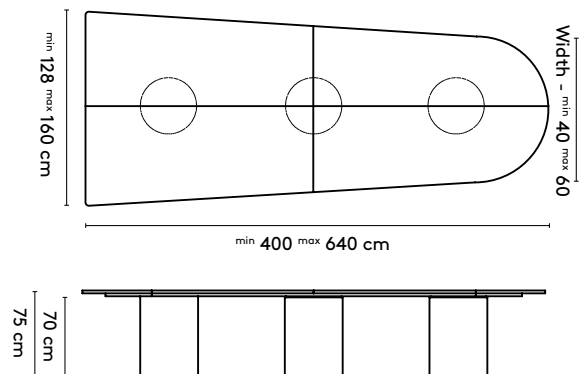

In case of tailoring: space between legs = table lengte - table width - 1 x width of column

product

designer

year

1 Kami Wood

Joost van der Vecht

2020 - 2024

2b Tailoring

Trapezium shape:
Widest size - 40 cm = narrow width. See Kami Wood XL for larger sizes

product

designer

year

1 Kami Wood

Joost van der Vecht

2020 - 2024

2b Tailoring