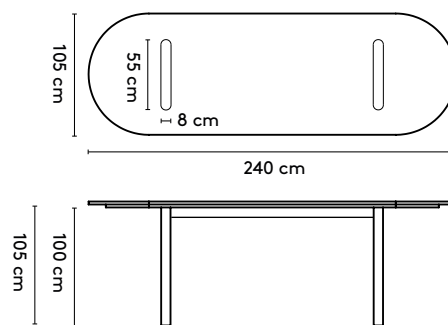

Kami Wood Oval 3 high

210 x 90/105/120 x 105 cm (2 columns, between columns: 112/97 cm)
240 x 90/105/120 x 105 cm (2 columns, between columns: 142/127/112 cm)
280 x 90/105/120 x 105 cm (2 columns, between columns: 182/167/152 cm)

please note:

a table top with a width wider than 128 cm and length longer than 360 comes in multiple parts