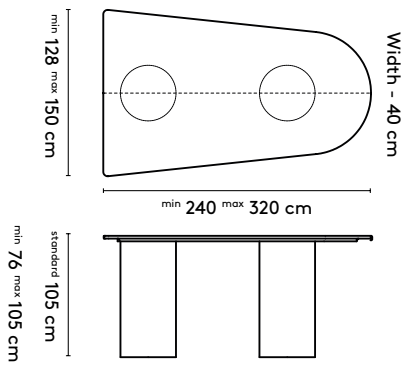

Kami Wood Trapezium 2 Connected

Kami Wood Trapezium 2 high