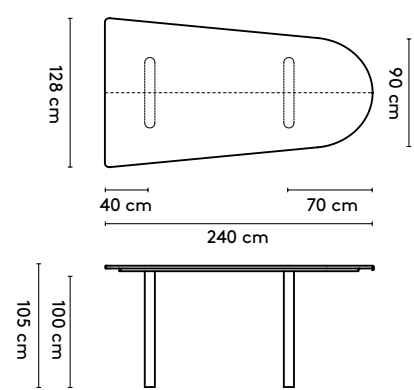

Kami Wood Trapezium 3 high

240 x (128/90) x 105 cm
280 x (128/90) x 105 cm