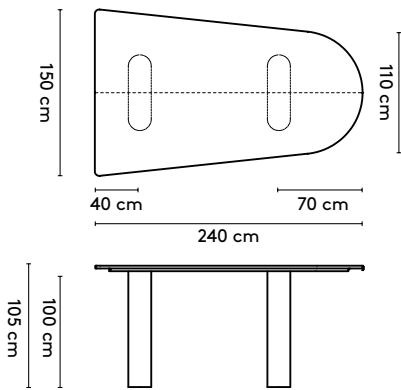

Kami Wood Trapezium 1 high

240 x (128/90) or (150/110) x 105 cm
280 x (128/90) or (150/110) x 105 cm
320 x (128/90) or (150/110) x 105 cm