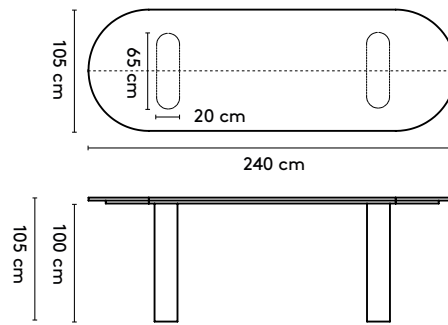

1 Kami Wood

Joost van der Vecht

2020 - 2024

2a Standard

Kami Wood Oval 1

240 x 105/120/150/160 x 75 cm (2 columns, between columns: 115/100/70 cm)
 280 x 105/120/150/160 x 75 cm (2 columns, between columns: 155/140/110 cm)
 320 x 105/120/150/160 x 75 cm (2 columns, between columns: 178/178/150 cm)
 360 x 105/120/150/160 x 75 cm (2 columns, between columns: 178/178/178 cm)

Kami Wood Oval 1 high

240 x 105/120 x 105 cm (2 columns, between columns: 115/100/70 cm)
 280 x 105/120 x 105 cm (2 columns, between columns: 155/140/110 cm)
 320 x 105/120 x 105 cm (2 columns, between columns: 178/178/150 cm)

Kami Wood Oval 2 high

240 x 105/120 x 105 cm (2 columns, between columns: 70 cm)
 280 x 105/120 x 105 cm (2 columns, between columns: 110 cm)
 320 x 105/120 x 105 cm (2 columns, between columns: 148 cm)
 360 x 105/120 x 105 cm (2 columns, between columns: 148 cm)

please note:

a table top with a width wider than 128 cm and length longer than 360 comes in multiple parts

1 Kami Wood

Joost van der Vecht

2020 - 2024

2a Standard

Kami Wood Oval 1 connected

400 x 120/150/160 x 75 cm (3 columns, between columns: 105/105 cm)
 440 x 120/150/160 x 75 cm (3 columns, between columns: 125/125 cm)
 480 x 120/150/160 x 75 cm (3 columns, between columns: 145/145 cm)
 520 x 120/150/160 x 75 cm (4 columns, between columns: 103/103 cm)
 560 x 120/150/160 x 75 cm (4 columns, between columns: 117/117 cm)
 600 x 120/150/160 x 75 cm (4 columns, between columns: 130/130 cm)
 640 x 120/150/160 x 75 cm (4 columns, between columns: 143/143 cm)
 680 x 120/150/160 x 75 cm (5 columns, between columns: 112,5/112,5 cm)
 720 x 120/150/160 x 75 cm (5 columns, between columns: 122,5/122,5 cm)