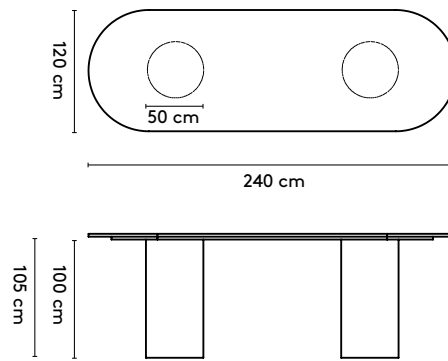

Kami Wood Oval 2 high

240 x 105/120 x 105 cm (2 columns, between columns: 70 cm)
280 x 105/120 x 105 cm (2 columns, between columns: 110 cm)
320 x 105/120 x 105 cm (2 columns, between columns: 148 cm)
360 x 105/120 x 105 cm (2 columns, between columns: 148 cm)