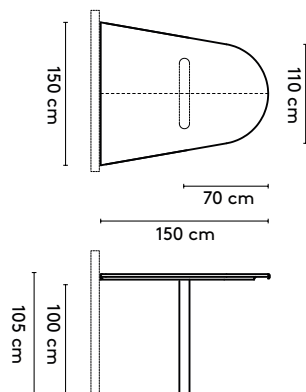

Kami Wood Trapezium 3 wall connected high

150 x (150/110) or (128/90) x 105 cm
180 x (150/110) or (128/90) x 105 cm
210 x (150/110) or (128/90) x 105 cm
240 x (150/110) or (128/90) x 105 cm

Please note:

**A table top with a width wider than 128 cm comes in two parts.
This does not apply to the Kami Wood Round**