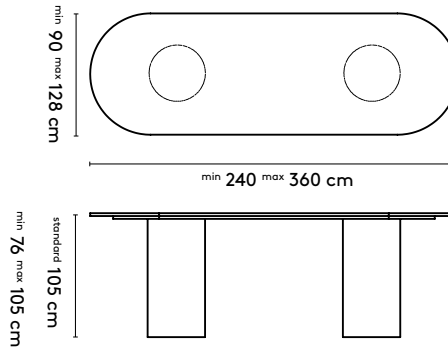

Kami Wood Oval 2 high