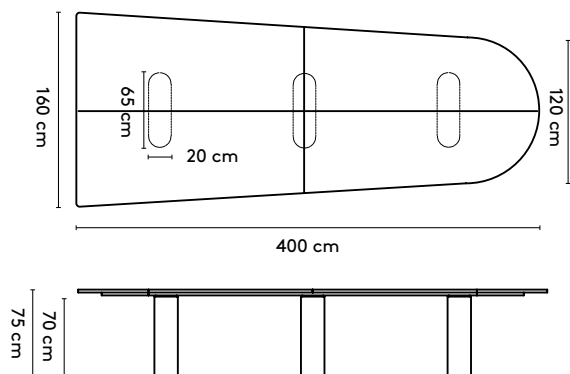

please note:

a table top with a width wider than 128 cm and length longer than 360 comes in multiple parts

1 Kami Wood

Joost van der Vecht

2020 - 2024

2a Standard

Kami Wood Oval 1 connected

400 x 120/150/160 x 75 cm (3 columns, between columns: 105/105 cm)
 440 x 120/150/160 x 75 cm (3 columns, between columns: 125/125 cm)
 480 x 120/150/160 x 75 cm (3 columns, between columns: 145/145 cm)
 520 x 120/150/160 x 75 cm (4 columns, between columns: 103/103 cm)
 560 x 120/150/160 x 75 cm (4 columns, between columns: 117/117 cm)
 600 x 120/150/160 x 75 cm (4 columns, between columns: 130/130 cm)
 640 x 120/150/160 x 75 cm (4 columns, between columns: 143/143 cm)
 680 x 120/150/160 x 75 cm (5 columns, between columns: 112,5/112,5 cm)
 720 x 120/150/160 x 75 cm (5 columns, between columns: 122,5/122,5 cm)

Kami Wood Trapezium 2 high

240 x (128/90) or (150/110) x 105 cm
 280 x (128/90) or (150/110) x 105 cm
 320 x (128/90) or (150/110) x 105 cm

Kami Wood Trapezium 3 high

240 x (128/90) x 105 cm
 280 x (128/90) x 105 cm

1 Kami Wood

Joost van der Vecht

2020 - 2024

2a Standard

Kami Wood Trapezium 1 connected

- 400 x (160/120) x 75 cm (3 columns, between columns: 105/105 cm)
- 440 x (160/120) x 75 cm (3 columns, between columns: 125/125 cm)
- 480 x (160/120) x 75 cm (3 columns, between columns: 145/145 cm)
- 520 x (160/120) x 75 cm (4 columns, between columns: 103/103 cm)
- 560 x (160/120) x 75 cm (4 columns, between columns: 117/117 cm)
- 600 x (160/120) x 75 cm (4 columns, between columns: 130/130 cm)
- 640 x (160/120) x 75 cm (4 columns, between columns: 143/143 cm)
- 680 x (160/120) x 75 cm (5 columns, between columns: 112,5/112,5 cm)
- 720 x (160/120) x 75 cm (5 columns, between columns: 122,5/122,5 cm)