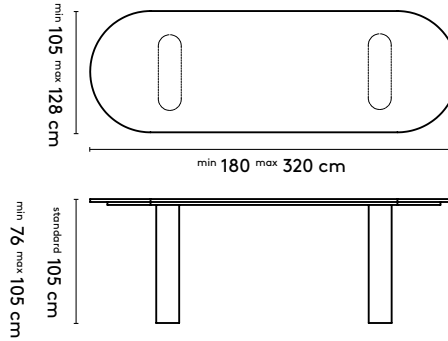

**A table top with a width wider than 128 cm comes in two parts.
 This does not apply to the Kami Wood Round**

1 Kami Wood

Joost van der Vecht

2020 - 2024

2b Tailoring

Kami Wood Oval 1

Kami Wood Oval 1 high