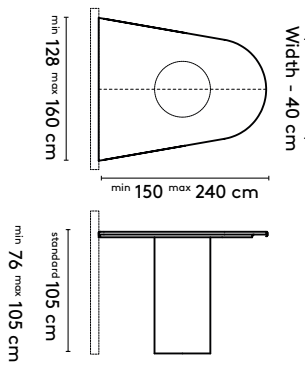

Kami Wood Trapezium 2 wall connected high