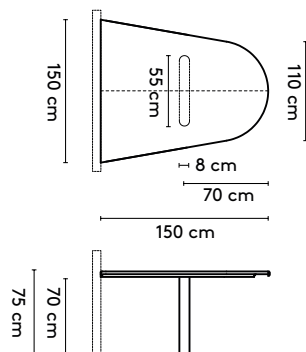

Kami Wood Trapezium 3 wall connected

150 x (150/110) or (128/90) x 75 cm
180 x (150/110) or (128/90) x 75 cm
210 x (150/110) or (128/90) x 75 cm
240 x (150/110) or (128/90) x 75 cm