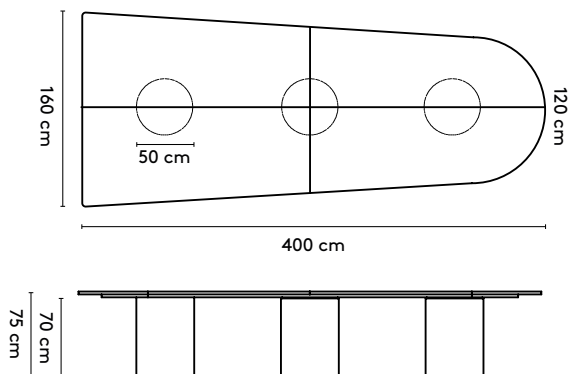

1 Kami Wood

Joost van der Vecht

2020 - 2024

2a Standard

Kami Wood Trapezium 1 connected

- 400 x (160/120) x 75 cm (3 columns, between columns: 105/105 cm)
- 440 x (160/120) x 75 cm (3 columns, between columns: 125/125 cm)
- 480 x (160/120) x 75 cm (3 columns, between columns: 145/145 cm)
- 520 x (160/120) x 75 cm (4 columns, between columns: 103/103 cm)
- 560 x (160/120) x 75 cm (4 columns, between columns: 117/117 cm)
- 600 x (160/120) x 75 cm (4 columns, between columns: 130/130 cm)
- 640 x (160/120) x 75 cm (4 columns, between columns: 143/143 cm)
- 680 x (160/120) x 75 cm (5 columns, between columns: 112,5/112,5 cm)
- 720 x (160/120) x 75 cm (5 columns, between columns: 122,5/122,5 cm)

Kami Wood Trapezium 2 Connected

- 400 x (160/120) x 75 cm (3 columns, between columns: 75/75 cm)
- 440 x (160/120) x 75 cm (3 columns, between columns: 95/95 cm)
- 480 x (160/120) x 75 cm (3 columns, between columns: 115/115 cm)
- 520 x (160/120) x 75 cm (4 columns, between columns: 73/73 cm)
- 560 x (160/120) x 75 cm (4 columns, between columns: 87/87 cm)
- 600 x (160/120) x 75 cm (4 columns, between columns: 100/100 cm)
- 640 x (160/120) x 75 cm (4 columns, between columns: 113/113 cm)
- 680 x (160/120) x 75 cm (5 columns, between columns: 82,5/82,5 cm)
- 720 x (160/120) x 75 cm (5 columns, between columns: 92,5/92,5 cm)