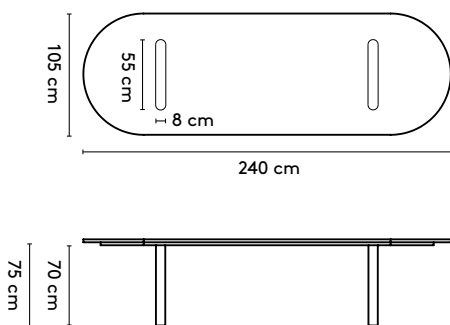

Kami Wood Oval 3

210 x 90/105/120 x 75 cm (2 columns, between columns: 112/97 cm)
240 x 90/105/120 x 75 cm (2 columns, between columns: 142/127/112 cm)
280 x 90/105/120 x 75 cm (2 columns, between columns: 182/167/152 cm)
320 x 90/105/120 x 75 cm (2 columns, between columns: 190/190/190 cm)
360 x 105/120 x 75 cm (2 columns, between columns: 190/190 cm)