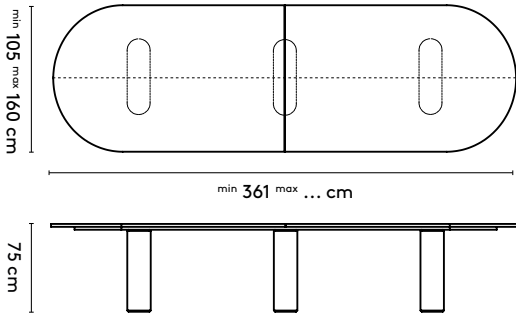

Kami Wood Oval 2

Kami Wood Oval 2 high

Kami Wood Oval 3

Kami Wood Oval 3 high

please note:

a table top with a width wider than 128 cm and length longer than 360 comes in multiple parts
This does not apply to the Kami Wood Round

In case of tailoring: space between legs = table lengte - table width - 1 x width of column

product

designer

year

1 Kami Wood

Joost van der Vecht

2020 - 2024

2b Tailoring

Kami Wood Oval 1 connected

Kami Wood Oval 2 Connected

Kami Wood Oval 3 connected

Kami Wood Round

Kami Wood Round High

please note:

a table top with a width wider than 128 cm and length longer than 360 comes in multiple parts
This does not apply to the Kami Wood Round