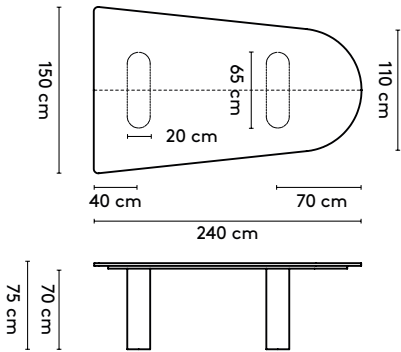

product

designer

year

1 Kami Wood

Joost van der Vecht

2020 - 2024

2a **Standard**

Kami Wood Trapezium 1

240 x (128/90) or (150/110) x 75 cm
280 x (128/90) or (150/110) x 75 cm
320 x (128/90) or (150/110) x 75 cm