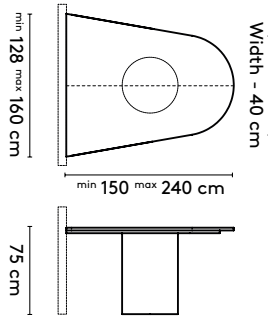

Kami Wood Trapezium 2 wall connected