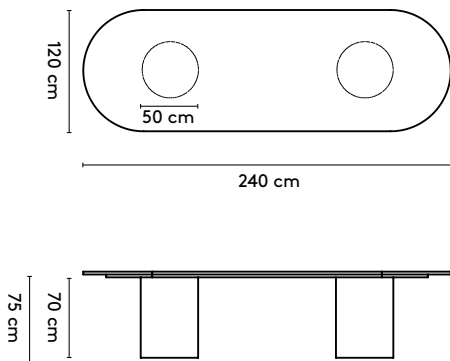

Kami Wood Oval 2

240 x 105/120/150/160 x 75 cm (2 columns, between columns: 70 cm)
280 x 105/120/150/160 x 75 cm (2 columns, between columns: 110 cm)
320 x 105/120/150/160 x 75 cm (2 columns, between columns: 148 cm)
360 x 105/120/150/160 x 75 cm (2 columns, between columns: 148 cm)