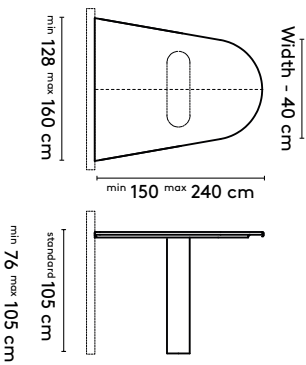

Kami Wood Trapezium 1 wall connected high