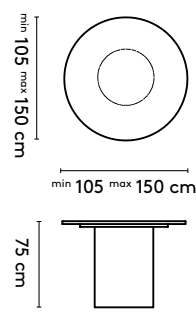

please note:

a table top with a width wider than 128 cm and length longer than 360 comes in multiple parts

1 Kami Wood

Joost van der Vecht

2020 - 2024

2a Standard

Kami Wood Oval 1 connected

400 x 120/150/160 x 75 cm (3 columns, between columns: 105/105 cm)
 440 x 120/150/160 x 75 cm (3 columns, between columns: 125/125 cm)
 480 x 120/150/160 x 75 cm (3 columns, between columns: 145/145 cm)
 520 x 120/150/160 x 75 cm (4 columns, between columns: 103/103 cm)
 560 x 120/150/160 x 75 cm (4 columns, between columns: 117/117 cm)
 600 x 120/150/160 x 75 cm (4 columns, between columns: 130/130 cm)
 640 x 120/150/160 x 75 cm (4 columns, between columns: 143/143 cm)
 680 x 120/150/160 x 75 cm (5 columns, between columns: 112,5/112,5 cm)
 720 x 120/150/160 x 75 cm (5 columns, between columns: 122,5/122,5 cm)

In case of tailoring: space between legs = table lengte - table width - 1 x width of column

product

designer

year

1 Kami Wood

Joost van der Vecht

2020 - 2024

2b Tailoring

Kami Wood Oval 1 connected

Kami Wood Oval 2 Connected

Kami Wood Oval 3 connected

Kami Wood Round

Kami Wood Round High

please note:

a table top with a width wider than 128 cm and length longer than 360 comes in multiple parts
This does not apply to the Kami Wood Round