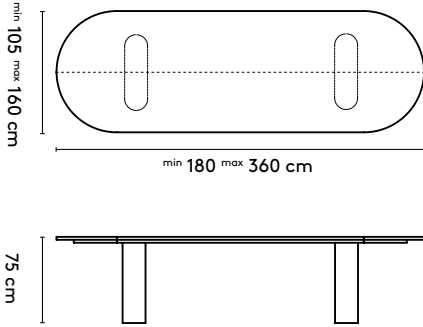

**A table top with a width wider than 128 cm comes in two parts.
 This does not apply to the Kami Wood Round**

1 Kami Wood

Joost van der Vecht

2020 - 2024

2b Tailoring

Kami Wood Oval 1

Kami Wood Oval 1 high

In case of tailoring: space between legs = table lengte - table width - 1 x width of column

product

designer

year

1 Kami Wood

Joost van der Vecht

2020 - 2024

2b Tailoring