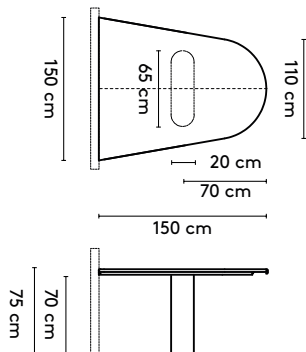

product

designer

year

1 Kami Wood

Joost van der Vecht

2020 - 2024

2a Standard

Kami Wood Trapezium 1 wall connected

150 x (150/110) or (128/90) x 75 cm
180 x (150/110) or (128/90) x 75 cm
210 x (150/110) or (128/90) x 75 cm
240 x (150/110) or (128/90) x 75 cm