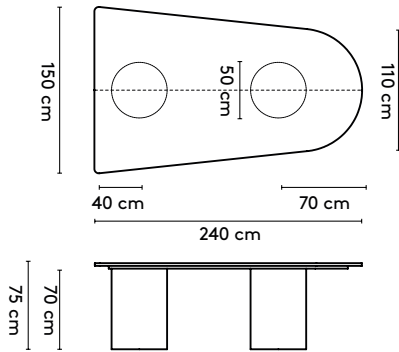

Kami Wood Trapezium 2

240 x (128/90) or (150/110) x 75 cm
280 x (128/90) or (150/110) x 75 cm
320 x (128/90) or (150/110) x 75 cm