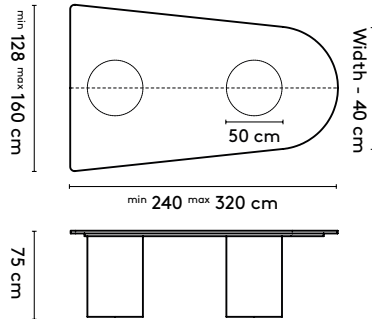

Kami Wood Trapezium 2