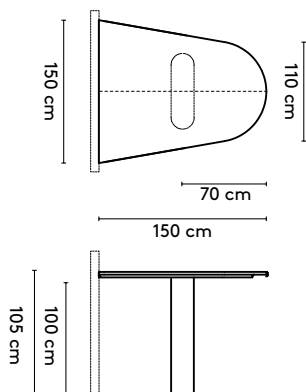

Kami Wood Trapezium 1 wall connected high

150 x (150/110) or (128/90) x 105 cm
180 x (150/110) or (128/90) x 105 cm
210 x (150/110) or (128/90) x 105 cm
240 x (150/110) or (128/90) x 105 cm