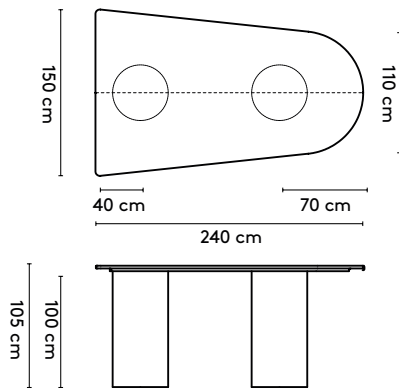

Kami Wood Trapezium 2 high

240 x (128/90) or (150/110) x 105 cm
280 x (128/90) or (150/110) x 105 cm
320 x (128/90) or (150/110) x 105 cm