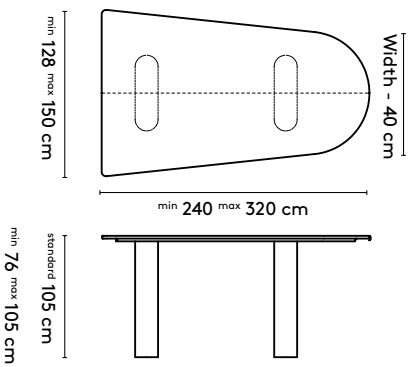

Kami Wood Trapezium 1 connected

Kami Wood Trapezium 1 high