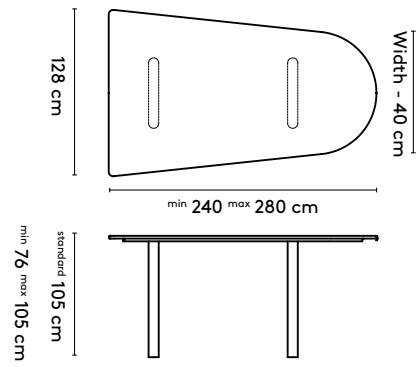

Kami Wood Trapezium 2 Connected

Kami Wood Trapezium 3 high