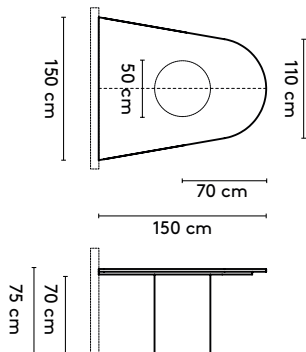

Kami Wood Trapezium 2 wall connected

150 x (150/110) or (128/90) x 75 cm
180 x (150/110) or (128/90) x 75 cm
210 x (150/110) or (128/90) x 75 cm
240 x (150/110) or (128/90) x 75 cm