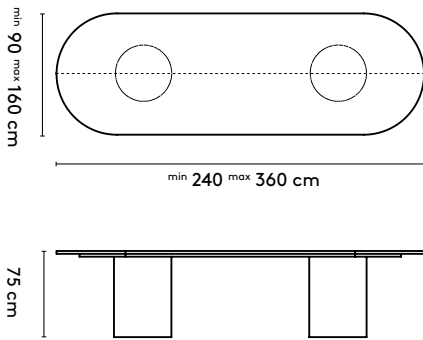

Kami Wood Oval 2