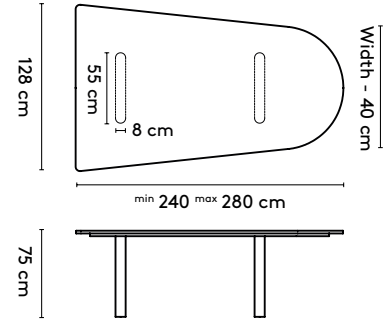

Kami Wood Trapezium 3