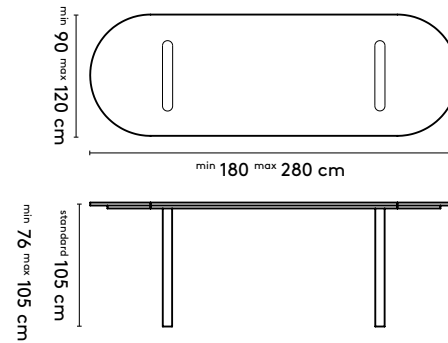

**A table top with a width wider than 128 cm comes in two parts.
 This does not apply to the Kami Wood Round**

1 Kami Wood

Joost van der Vecht

2020 - 2024

2b Tailoring

Kami Wood Oval 1

Kami Wood Oval 1 high

Kami Wood Oval 2

Kami Wood Oval 2 high

Kami Wood Oval 3

Kami Wood Oval 3 high

please note:

a table top with a width wider than 128 cm and length longer than 360 comes in multiple parts
This does not apply to the Kami Wood Round

In case of tailoring: space between legs = table lengte - table width - 1 x width of column

product

designer

year

1 Kami Wood

Joost van der Vecht

2020 - 2024

2b Tailoring