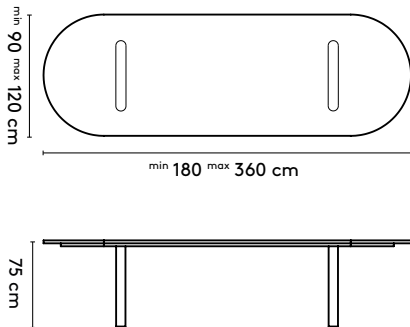

Kami Wood Oval 3