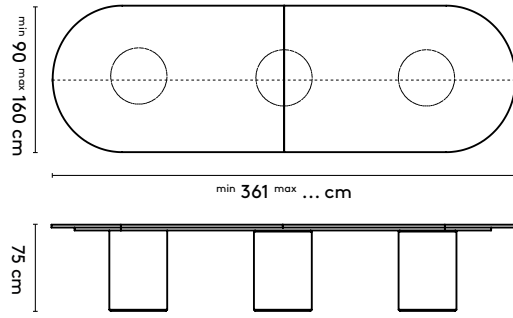

Kami Wood Oval 2

Kami Wood Oval 2 high

Kami Wood Oval 3

Kami Wood Oval 3 high

please note:

a table top with a width wider than 128 cm and length longer than 360 comes in multiple parts
This does not apply to the Kami Wood Round

In case of tailoring: space between legs = table lengte - table width - 1 x width of column

product

designer

year

1 Kami Wood

Joost van der Vecht

2020 - 2024

2b Tailoring

Kami Wood Oval 1 connected

Kami Wood Oval 2 Connected

Kami Wood Oval 3 connected

Kami Wood Round

Kami Wood Round High

please note:

a table top with a width wider than 128 cm and length longer than 360 comes in multiple parts
This does not apply to the Kami Wood Round