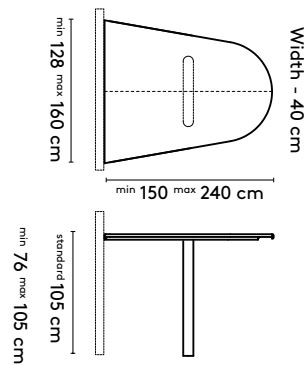

Trapezium shape:
Widest size - 40 cm = narrow width. See Kami Wood XL for larger sizes

product

designer

year

1 Kami Wood

Joost van der Vecht

2020 - 2024

2b Tailoring

Please note:
 A table top with a width wider than 128 cm comes in two parts.
 This does not apply to the Kami Wood Round
 Widest size - 40 cm = narrow width.

3 Materials

Top: oak or walnut (solid, veneer), oak smoked (solid)
Column: oak or walnut (veneer)