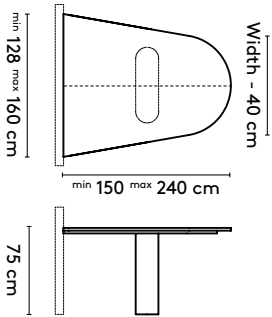

product

designer

year

1 Kami Wood

Joost van der Vecht

2020 - 2024

2b Tailoring

Kami Wood Trapezium 1 wall connected