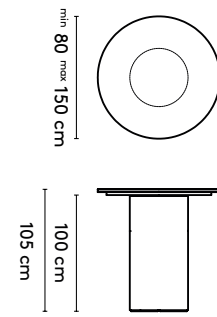

In case of tailoring: space between legs = table lengte - table width - 1 x width of column

product

designer

year

1 Kami Wood

Joost van der Vecht

2020 - 2024

2b Tailoring

Kami Wood Oval 1 connected

Kami Wood Oval 2 Connected

Kami Wood Oval 3 connected

Kami Wood Round

Kami Wood Round High

please note:

a table top with a width wider than 128 cm and length longer than 360 comes in multiple parts
This does not apply to the Kami Wood Round