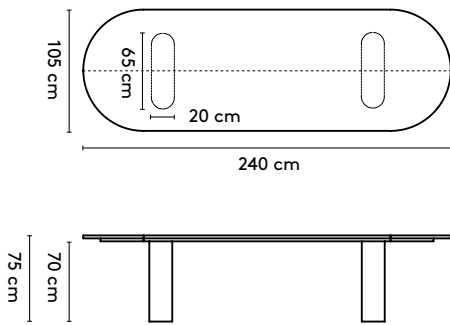

1 Kami Wood

Joost van der Vecht

2020 - 2024

2a Standard

Kami Wood Oval 1

240 x 105/120/150/160 x 75 cm (2 columns, between columns: 115/100/70 cm)
 280 x 105/120/150/160 x 75 cm (2 columns, between columns: 155/140/110 cm)
 320 x 105/120/150/160 x 75 cm (2 columns, between columns: 178/178/150 cm)
 360 x 105/120/150/160 x 75 cm (2 columns, between columns: 178/178/178 cm)

Kami Wood Oval 1 high

240 x 105/120 x 105 cm (2 columns, between columns: 115/100/70 cm)
 280 x 105/120 x 105 cm (2 columns, between columns: 155/140/110 cm)
 320 x 105/120 x 105 cm (2 columns, between columns: 178/178/150 cm)

Kami Wood Oval 2 high

240 x 105/120 x 105 cm (2 columns, between columns: 70 cm)
 280 x 105/120 x 105 cm (2 columns, between columns: 110 cm)
 320 x 105/120 x 105 cm (2 columns, between columns: 148 cm)
 360 x 105/120 x 105 cm (2 columns, between columns: 148 cm)

please note:

a table top with a width wider than 128 cm and length longer than 360 comes in multiple parts

1 Kami Wood

Joost van der Vecht

2020 - 2024

2a Standard

Kami Wood Oval 1 connected

400 x 120/150/160 x 75 cm (3 columns, between columns: 105/105 cm)
 440 x 120/150/160 x 75 cm (3 columns, between columns: 125/125 cm)
 480 x 120/150/160 x 75 cm (3 columns, between columns: 145/145 cm)
 520 x 120/150/160 x 75 cm (4 columns, between columns: 103/103 cm)
 560 x 120/150/160 x 75 cm (4 columns, between columns: 117/117 cm)
 600 x 120/150/160 x 75 cm (4 columns, between columns: 130/130 cm)
 640 x 120/150/160 x 75 cm (4 columns, between columns: 143/143 cm)
 680 x 120/150/160 x 75 cm (5 columns, between columns: 112,5/112,5 cm)
 720 x 120/150/160 x 75 cm (5 columns, between columns: 122,5/122,5 cm)