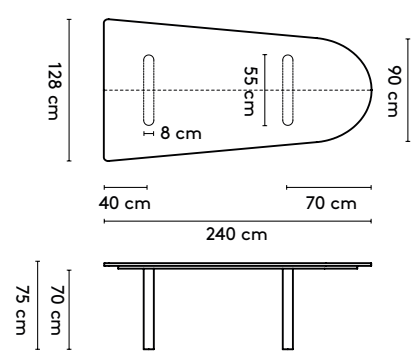

Kami Wood Trapezium 3

240 x (128/90) x 75 cm
280 x (128/90) x 75 cm