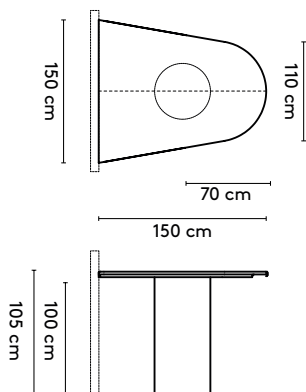

Kami Wood Trapezium 2 wall connected high

150 x (150/110) or (128/90) x 105 cm
180 x (150/110) or (128/90) x 105 cm
210 x (150/110) or (128/90) x 105 cm
240 x (150/110) or (128/90) x 105 cm