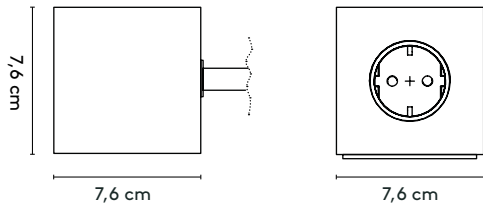

1 **CM16**2 **Standard**3 **Materials**

Enclosure
Zinc aluminum alloy and plastic
(PC, ABS) (20% recycled)

Materialen

Behuizing
Zink aluminiumlegering en plastic
(PC, ABS) (20% gerecycled)

Materialien

Gehege
Zink-Aluminium-Legierung und Kunststoff
(PC, ABS) (20 % recycelt)