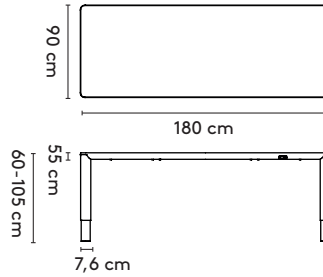

## 2 Standard

HAT rectangular 1

powered by cable

180 x 90 cm      240 x 105 cm  
 210 x 90 cm  
 240 x 90 cm

HAT rectangular 2

battery powered version comes with charging cable

180 x 90 cm      240 x 105 cm  
 210 x 90 cm  
 240 x 90 cm