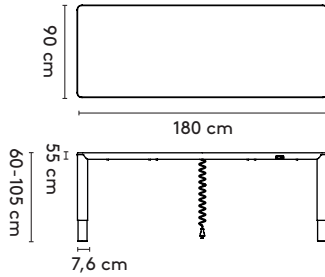

## 2 Standard

HAT rectangular 1

powered by cable

180 x 90 cm      240 x 105 cm  
 210 x 90 cm  
 240 x 90 cm

HAT rectangular 2

battery powered version comes with charging cable

180 x 90 cm      240 x 105 cm  
 210 x 90 cm  
 240 x 90 cm

## 6 Cable management

CM15  
 EVOline® One spot  
 Ø 5,9 cm

CM16  
 Avolt Square 1  
 7,6 x 7,6 x 7,6 cm