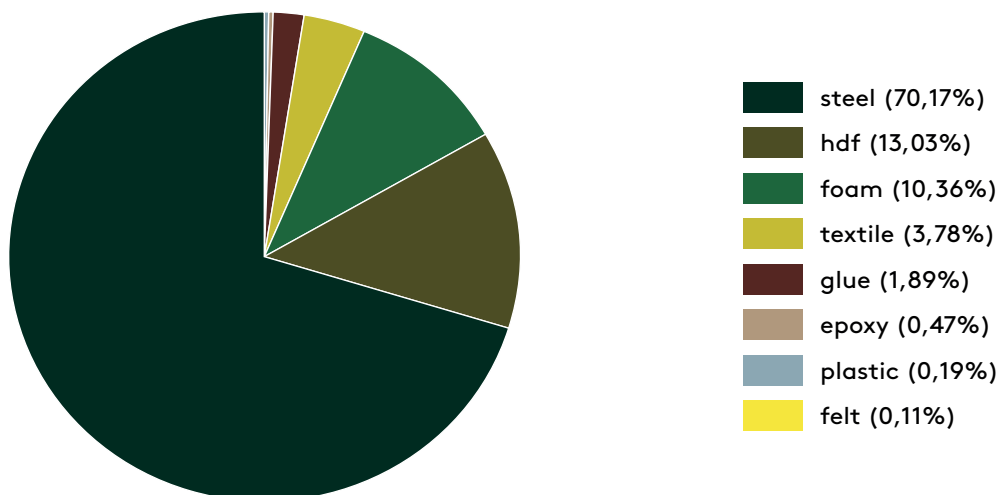

### MATERIALS (PERCENTAGE BY WEIGHT)

Based on: Sketch lobby C | 10 kg