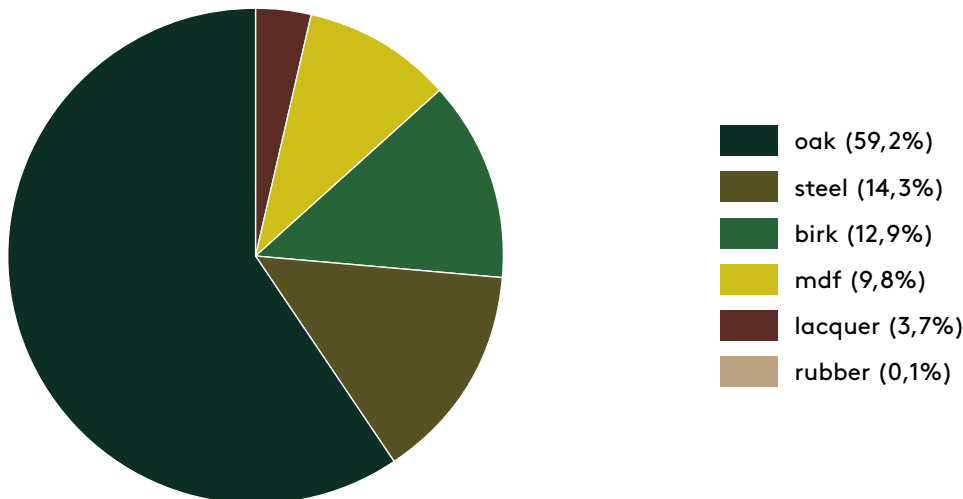

PRODUCT ECO PASSPORT

MATERIALS (PERCENTAGE BY WEIGHT)

Based on: Dew 270 x 115 x 75 cm solid oak | 101 kg

CERTIFICATES

Both oak and walnut (solid & semi-solid) are STIP certified. Walnut (solid & semi-solid) is FSC certified.

SUSTAINABLE FEATURES

a duramas **a** recycle **a** refurbish **a** repair **a** made in Holland

Solid tops can be re-sanded and lacquered to a like-new condition. On these tops as well small repairs can be done and the fittings can be replaced. The result will always depend on the degree of the damage.