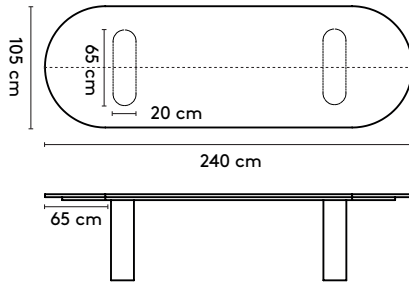

ø 105 x 75 cm (1 column)
 ø 120 x 75 cm (1 column)

Kami Oval 1

240 x 105/120/150 x 75 cm (2 columns)
 280 x 105/120/150 x 75 cm (2 columns)
 320 x 105/120/150 x 75 cm (2 columns)
 360 x 105/120/150 x 75 cm (2 columns)

Kami Oval 2

240 x 120 x 75 cm (2 columns)
 280 x 120 x 75 cm (2 columns)
 320 x 120 x 75 cm (2 columns)
 360 x 120 x 75 cm (2 columns)

Kami Oval 1 connected

400 x 120/150 x 75 cm (3 columns) 560 x 120/150 x 75 cm (4 columns)
 440 x 120/150 x 75 cm (3 columns) 600 x 120/150 x 75 cm (4 columns)
 480 x 120/150 x 75 cm (3 columns) 640 x 120/150 x 75 cm (4 columns)
 520 x 120/150 x 75 cm (4 columns) 680 x 120/150 x 75 cm (5 columns)
 720 x 120/150 x 75 cm (5 columns)

Kami Oval 2 Connected

400 x 120 x 75 cm (3 columns) 560 x 120 x 75 cm (4 columns)
 440 x 120 x 75 cm (3 columns) 600 x 120 x 75 cm (4 columns)
 480 x 120 x 75 cm (3 columns) 640 x 120 x 75 cm (4 columns)
 520 x 120 x 75 cm (4 columns) 680 x 120 x 75 cm (5 columns)
 720 x 120 x 75 cm (5 columns)

please note:
a table top with a width wider than 128 cm and length longer than 360 comes in multiple parts

2b Tailoring

-

3 Materials

Top: oak or walnut (solid, veneer), oak smoked (solid)
Column: oak or walnut (veneer)