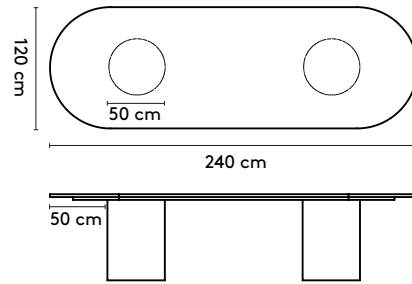

ø 105 x 75 cm (1 column)
 ø 120 x 75 cm (1 column)

Kami Oval 1

240 x 105/120/150 x 75 cm (2 columns)
 280 x 105/120/150 x 75 cm (2 columns)
 320 x 105/120/150 x 75 cm (2 columns)
 360 x 105/120/150 x 75 cm (2 columns)

Kami Oval 2

240 x 120 x 75 cm (2 columns)
 280 x 120 x 75 cm (2 columns)
 320 x 120 x 75 cm (2 columns)
 360 x 120 x 75 cm (2 columns)

Kami Oval 1 connected

400 x 120/150 x 75 cm (3 columns) 560 x 120/150 x 75 cm (4 columns)
 440 x 120/150 x 75 cm (3 columns) 600 x 120/150 x 75 cm (4 columns)
 480 x 120/150 x 75 cm (3 columns) 640 x 120/150 x 75 cm (4 columns)
 520 x 120/150 x 75 cm (4 columns) 680 x 120/150 x 75 cm (5 columns)
 720 x 120/150 x 75 cm (5 columns)

Kami Oval 2 Connected

400 x 120 x 75 cm (3 columns) 560 x 120 x 75 cm (4 columns)
 440 x 120 x 75 cm (3 columns) 600 x 120 x 75 cm (4 columns)
 480 x 120 x 75 cm (3 columns) 640 x 120 x 75 cm (4 columns)
 520 x 120 x 75 cm (4 columns) 680 x 120 x 75 cm (5 columns)
 720 x 120 x 75 cm (5 columns)

please note:
a table top with a width wider than 128 cm and length longer than 360 comes in multiple parts

2b Tailoring

-

3 Materials

Top: oak or walnut (solid, veneer), oak smoked (solid)
Column: oak or walnut (veneer)