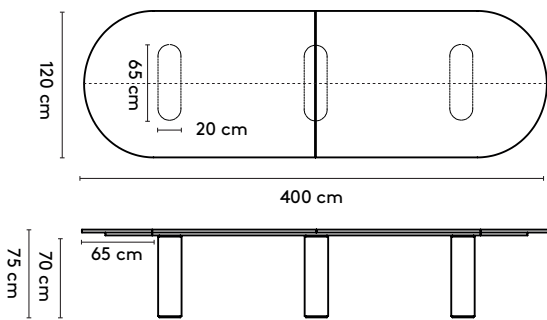

ø 105 x 75 cm (1 column)
 ø 120 x 75 cm (1 column)

Kami Oval 1

240 x 105/120/150 x 75 cm (2 columns)
 280 x 105/120/150 x 75 cm (2 columns)
 320 x 105/120/150 x 75 cm (2 columns)
 360 x 105/120/150 x 75 cm (2 columns)

Kami Oval 2

240 x 120 x 75 cm (2 columns)
 280 x 120 x 75 cm (2 columns)
 320 x 120 x 75 cm (2 columns)
 360 x 120 x 75 cm (2 columns)

Kami Oval 1 connected

400 x 120/150 x 75 cm (3 columns) 560 x 120/150 x 75 cm (4 columns)
 440 x 120/150 x 75 cm (3 columns) 600 x 120/150 x 75 cm (4 columns)
 480 x 120/150 x 75 cm (3 columns) 640 x 120/150 x 75 cm (4 columns)
 520 x 120/150 x 75 cm (4 columns) 680 x 120/150 x 75 cm (5 columns)
 720 x 120/150 x 75 cm (5 columns)

Kami Oval 2 Connected

400 x 120 x 75 cm (3 columns) 560 x 120 x 75 cm (4 columns)
 440 x 120 x 75 cm (3 columns) 600 x 120 x 75 cm (4 columns)
 480 x 120 x 75 cm (3 columns) 640 x 120 x 75 cm (4 columns)
 520 x 120 x 75 cm (4 columns) 680 x 120 x 75 cm (5 columns)
 720 x 120 x 75 cm (5 columns)

please note:
a table top with a width wider than 128 cm and length longer than 360 comes in multiple parts

2b Tailoring

-

3 Materials

Top: oak or walnut (solid, veneer), oak smoked (solid)
Column: oak or walnut (veneer)