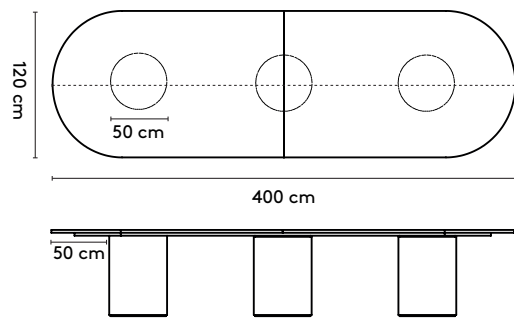

ø 105 x 75 cm (1 column)
 ø 120 x 75 cm (1 column)

Kami Oval 1

240 x 105/120/150 x 75 cm (2 columns)
 280 x 105/120/150 x 75 cm (2 columns)
 320 x 105/120/150 x 75 cm (2 columns)
 360 x 105/120/150 x 75 cm (2 columns)

Kami Oval 2

240 x 120 x 75 cm (2 columns)
 280 x 120 x 75 cm (2 columns)
 320 x 120 x 75 cm (2 columns)
 360 x 120 x 75 cm (2 columns)

Kami Oval 1 connected

400 x 120/150 x 75 cm (3 columns) 560 x 120/150 x 75 cm (4 columns)
 440 x 120/150 x 75 cm (3 columns) 600 x 120/150 x 75 cm (4 columns)
 480 x 120/150 x 75 cm (3 columns) 640 x 120/150 x 75 cm (4 columns)
 520 x 120/150 x 75 cm (4 columns) 680 x 120/150 x 75 cm (5 columns)
 720 x 120/150 x 75 cm (5 columns)

Kami Oval 2 Connected

400 x 120 x 75 cm (3 columns) 560 x 120 x 75 cm (4 columns)
 440 x 120 x 75 cm (3 columns) 600 x 120 x 75 cm (4 columns)
 480 x 120 x 75 cm (3 columns) 640 x 120 x 75 cm (4 columns)
 520 x 120 x 75 cm (4 columns) 680 x 120 x 75 cm (5 columns)
 720 x 120 x 75 cm (5 columns)

please note:
a table top with a width wider than 128 cm and length longer than 360 comes in multiple parts

2b Tailoring

-

3 Materials

Top: oak or walnut (solid, veneer), oak smoked (solid)
Column: oak or walnut (veneer)