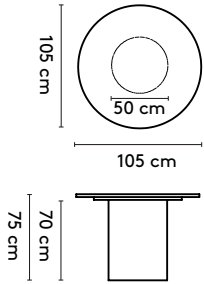

ø 105 x 75 cm (1 column)
 ø 120 x 75 cm (1 column)

Kami Oval 1

240 x 105/120/150 x 75 cm (2 columns)
 280 x 105/120/150 x 75 cm (2 columns)
 320 x 105/120/150 x 75 cm (2 columns)
 360 x 105/120/150 x 75 cm (2 columns)

Kami Oval 2

240 x 120 x 75 cm (2 columns)
 280 x 120 x 75 cm (2 columns)
 320 x 120 x 75 cm (2 columns)
 360 x 120 x 75 cm (2 columns)

Kami Oval 1 connected

400 x 120/150 x 75 cm (3 columns) 560 x 120/150 x 75 cm (4 columns)
 440 x 120/150 x 75 cm (3 columns) 600 x 120/150 x 75 cm (4 columns)
 480 x 120/150 x 75 cm (3 columns) 640 x 120/150 x 75 cm (4 columns)
 520 x 120/150 x 75 cm (4 columns) 680 x 120/150 x 75 cm (5 columns)
 720 x 120/150 x 75 cm (5 columns)

Kami Oval 2 Connected

400 x 120 x 75 cm (3 columns) 560 x 120 x 75 cm (4 columns)
 440 x 120 x 75 cm (3 columns) 600 x 120 x 75 cm (4 columns)
 480 x 120 x 75 cm (3 columns) 640 x 120 x 75 cm (4 columns)
 520 x 120 x 75 cm (4 columns) 680 x 120 x 75 cm (5 columns)
 720 x 120 x 75 cm (5 columns)

please note:
a table top with a width wider than 128 cm and length longer than 360 comes in multiple parts

2b Tailoring

-

3 Materials

Top: oak or walnut (solid, veneer), oak smoked (solid)
Column: oak or walnut (veneer)