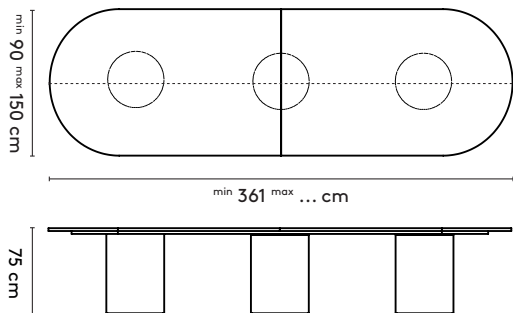

Kami Oval 2 Connected