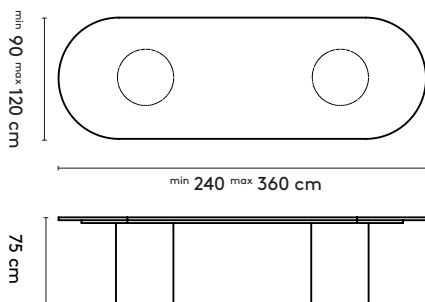

1 **Kami**

**Joost
van der Vecht**

2021 - 2023

2b **Tailoring**

Kami Oval 1

Kami Oval 1 connected

Kami Oval 2

Kami Oval 2 Connected

Kami Round

Kami Oval 3

Kami Oval 3 connected

please note:

a table top with a width wider than 128 cm and length longer than 360 comes in multiple parts

3 **Materials**

Top: oak or walnut (solid, veneer), oak smoked (solid)
Column: oak or walnut (veneer)

Materialen

Blad: eiken of noten (massief, fineer), eiken gerookt (massief)
Kolom: eiken of noten (fineer)

Materialien

Platte: Eiche oder Nussbaum (Massiv, Furnier), Eiche geräuchert (Massiv)
Säule: Eiche oder Nussbaum (Furnier)

4 **Finishes**

All Arco colors and finishes for the mentioned materials

Afwerkingen

Alle Arco kleuren en (lak)afwerkingen voor de genoemde materialen

Ausführungen

Alle Arco Farben und Ausführungen für die genannten Materialien

5 **Additional information**

-

Aanvullende informatie

-

Weitere Informationen

-

6 **Cable management**

CM04
solid wood
30 x 15 cm

CM06/CM07
epoxy
30 / 50 cm

CM15
EVOline® One spot
Ø 5,9 cm