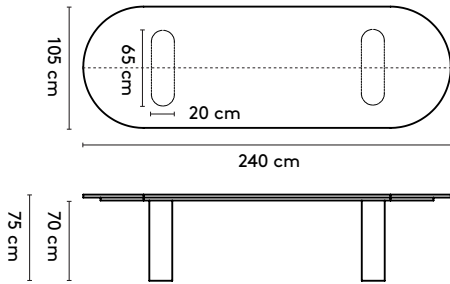

1 **Kami**

**Joost
van der Vecht**

2021 - 2023

2a **Standard**

Kami Oval 1

- 240 x 105/120/150 x 75 cm (2 columns, between columns: 115/100/70 cm)
- 280 x 105/120/150 x 75 cm (2 columns, between columns: 155/140/110 cm)
- 320 x 105/120/150 x 75 cm (2 columns, between columns: 178/178/150 cm)
- 360 x 105/120/150 x 75 cm (2 columns, between columns: 178/178/178 cm)

Kami Oval 1 connected

- 400 x 120/150 x 75 cm (3 columns, between columns: 105/105 cm)
- 440 x 120/150 x 75 cm (3 columns, between columns: 125/125 cm)
- 480 x 120/150 x 75 cm (3 columns, between columns: 145/145 cm)
- 520 x 120/150 x 75 cm (4 columns, between columns: 103/103 cm)
- 560 x 120/150 x 75 cm (4 columns, between columns: 117/117 cm)
- 600 x 120/150 x 75 cm (4 columns, between columns: 130/130 cm)
- 640 x 120/150 x 75 cm (4 columns, between columns: 143/143 cm)
- 680 x 120/150 x 75 cm (5 columns, between columns: 112,5/112,5 cm)
- 720 x 120/150 x 75 cm (5 columns, between columns: 122,5/122,5 cm)

Kami Oval 2

- 240 x 120 x 75 cm (2 columns, between columns: 70 cm)
- 280 x 120 x 75 cm (2 columns, between columns: 110 cm)
- 320 x 120 x 75 cm (2 columns, between columns: 148 cm)
- 360 x 120 x 75 cm (2 columns, between columns: 148 cm)

- 400 x 105/120 x 75 cm (3 columns, between columns: 117/117 cm)
- 440 x 105/120 x 75 cm (3 columns, between columns: 137/137 cm)
- 480 x 105/120 x 75 cm (3 columns, between columns: 157/157 cm)
- 520 x 105/120 x 75 cm (4 columns, between columns: 115/115 cm)
- 560 x 105/120 x 75 cm (4 columns, between columns: 129/129 cm)
- 600 x 105/120 x 75 cm (4 columns, between columns: 142/142 cm)
- 640 x 105/120 x 75 cm (4 columns, between columns: 155/155 cm)
- 680 x 105/120 x 75 cm (5 columns, between columns: 124,5/124,5 cm)
- 720 x 105/120 x 75 cm (5 columns, between columns: 134,5/134,5 cm)