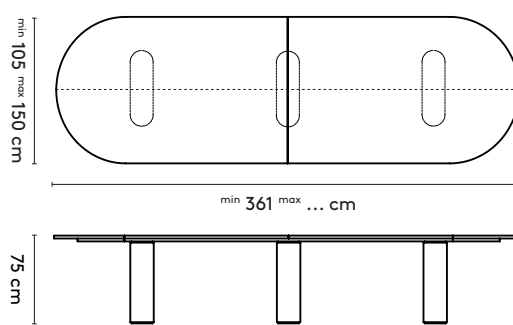

Kami Oval 1 connected