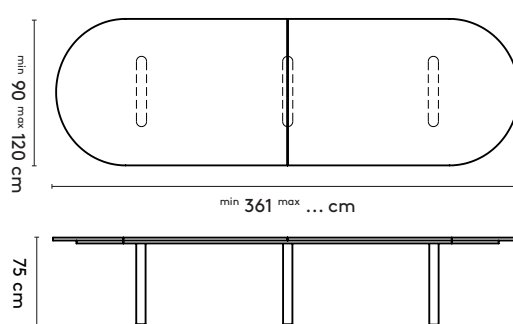

Kami Oval 3 connected

please note:

a table top with a width wider than 128 cm and length longer than 360 comes in multiple parts

3 **Materials**

Top: oak or walnut (solid, veneer), oak smoked (solid)
Column: oak or walnut (veneer)

Materialen

Blad: eiken of noten (massief, fineer), eiken gerookt (massief)
Kolom: eiken of noten (fineer)

Materialien

Platte: Eiche oder Nussbaum (Massiv, Furnier), Eiche geräuchert (Massiv)
Säule: Eiche oder Nussbaum (Furnier)

4 **Finishes**

All Arco colors and finishes for the mentioned materials

Afwerkingen

Alle Arco kleuren en (lak)afwerkingen voor de genoemde materialen

Ausführungen

Alle Arco Farben und Ausführungen für die genannten Materialien

5 **Additional information**

-

Aanvullende informatie

-

Weitere Informationen

-