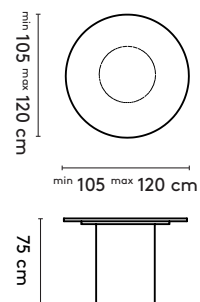

1 **Kami**

**Joost
van der Vecht**

2021 - 2023

2b **Tailoring**

Kami Oval 1

Kami Oval 1 connected

Kami Oval 2

Kami Oval 2 Connected

Kami Round

Kami Oval 3

Kami Oval 3 connected

please note:

a table top with a width wider than 128 cm and length longer than 360 comes in multiple parts

3 **Materials**

Top: oak or walnut (solid, veneer), oak smoked (solid)
Column: oak or walnut (veneer)

Materialen

Blad: eiken of noten (massief, fineer), eiken gerookt (massief)
Kolom: eiken of noten (fineer)

Materialien

Platte: Eiche oder Nussbaum (Massiv, Furnier), Eiche geräuchert (Massiv)
Säule: Eiche oder Nussbaum (Furnier)

4 **Finishes**

All Arco colors and finishes for the mentioned materials

Afwerkingen

Alle Arco kleuren en (lak)afwerkingen voor de genoemde materialen

Ausführungen

Alle Arco Farben und Ausführungen für die genannten Materialien

5 **Additional information**

-

Aanvullende informatie

-

Weitere Informationen

-

6 **Cable management**

CM04
solid wood
30 x 15 cm

CM06/CM07
epoxy
30 / 50 cm

CM15
EVOline® One spot
Ø 5,9 cm