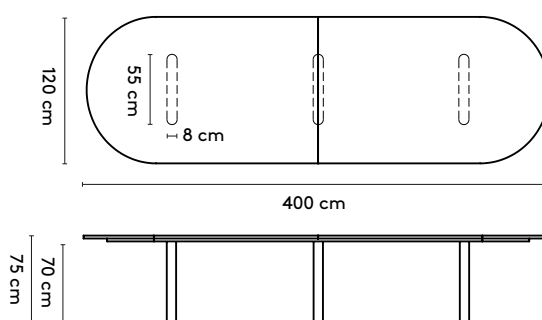

Kami Oval 2 Connected

- 400 x 120/150 x 75 cm (3 columns, between columns: 75/75 cm)
- 440 x 120/150 x 75 cm (3 columns, between columns: 95/95 cm)
- 480 x 120/150 x 75 cm (3 columns, between columns: 115/115 cm)
- 520 x 120/150 x 75 cm (4 columns, between columns: 73/73 cm)
- 560 x 120/150 x 75 cm (4 columns, between columns: 87/87 cm)
- 600 x 120/150 x 75 cm (4 columns, between columns: 100/100 cm)
- 640 x 120/150 x 75 cm (4 columns, between columns: 113/113 cm)
- 680 x 120/150 x 75 cm (5 columns, between columns: 82,5/82,5 cm)
- 720 x 120/150 x 75 cm (5 columns, between columns: 92,5/92,5 cm)

Kami Round

- ∅ 105 x 75 cm (1 column)
- ∅ 120 x 75 cm (1 column)

product

designer

year

1 Kami

Joost van der Vecht

2021 - 2023

2a Standard

Kami Oval 3

Kami Oval 3 connected

- 210 x 90/105 x 75 cm (2 columns, between columns: 112/97 cm)
- 240 x 90/105/120 x 75 cm (2 columns, between columns: 142/127/112 cm)
- 280 x 90/105/120 x 75 cm (2 columns, between columns: 182/167/152 cm)
- 320 x 90/105/120 x 75 cm (2 columns, between columns: 190/190/190 cm)
- 360 x 105/120 x 75 cm (2 columns, between columns: 190/190 cm)

- 400 x 105/120 x 75 cm (3 columns, between columns: 117/117 cm)
- 440 x 105/120 x 75 cm (3 columns, between columns: 137/137 cm)
- 480 x 105/120 x 75 cm (3 columns, between columns: 157/157 cm)
- 520 x 105/120 x 75 cm (4 columns, between columns: 115/115 cm)
- 560 x 105/120 x 75 cm (4 columns, between columns: 129/129 cm)
- 600 x 105/120 x 75 cm (4 columns, between columns: 142/142 cm)
- 640 x 105/120 x 75 cm (4 columns, between columns: 155/155 cm)
- 680 x 105/120 x 75 cm (5 columns, between columns: 124,5/124,5 cm)
- 720 x 105/120 x 75 cm (5 columns, between columns: 134,5/134,5 cm)