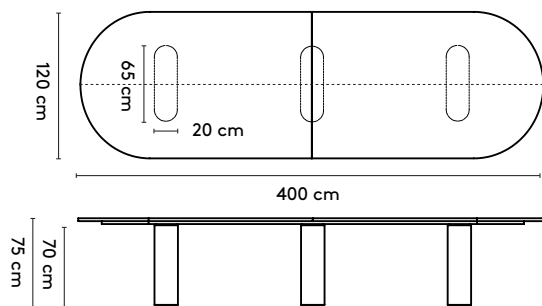

1 **Kami**

**Joost
van der Vecht**

2021 - 2023

2a **Standard**

Kami Oval 1

- 240 x 105/120/150 x 75 cm (2 columns, between columns: 115/100/70 cm)
- 280 x 105/120/150 x 75 cm (2 columns, between columns: 155/140/110 cm)
- 320 x 105/120/150 x 75 cm (2 columns, between columns: 178/178/150 cm)
- 360 x 105/120/150 x 75 cm (2 columns, between columns: 178/178/178 cm)

Kami Oval 1 connected

- 400 x 120/150 x 75 cm (3 columns, between columns: 105/105 cm)
- 440 x 120/150 x 75 cm (3 columns, between columns: 125/125 cm)
- 480 x 120/150 x 75 cm (3 columns, between columns: 145/145 cm)
- 520 x 120/150 x 75 cm (4 columns, between columns: 103/103 cm)
- 560 x 120/150 x 75 cm (4 columns, between columns: 117/117 cm)
- 600 x 120/150 x 75 cm (4 columns, between columns: 130/130 cm)
- 640 x 120/150 x 75 cm (4 columns, between columns: 143/143 cm)
- 680 x 120/150 x 75 cm (5 columns, between columns: 112,5/112,5 cm)
- 720 x 120/150 x 75 cm (5 columns, between columns: 122,5/122,5 cm)

Kami Round

- ∅ 105 x 75 cm (1 column)
- ∅ 120 x 75 cm (1 column)

product

designer

year

1 Kami

Joost van der Vecht

2021 - 2023

- 400 x 105/120 x 75 cm (3 columns, between columns: 117/117 cm)
- 440 x 105/120 x 75 cm (3 columns, between columns: 137/137 cm)
- 480 x 105/120 x 75 cm (3 columns, between columns: 157/157 cm)
- 520 x 105/120 x 75 cm (4 columns, between columns: 115/115 cm)
- 560 x 105/120 x 75 cm (4 columns, between columns: 129/129 cm)
- 600 x 105/120 x 75 cm (4 columns, between columns: 142/142 cm)
- 640 x 105/120 x 75 cm (4 columns, between columns: 155/155 cm)
- 680 x 105/120 x 75 cm (5 columns, between columns: 124,5/124,5 cm)
- 720 x 105/120 x 75 cm (5 columns, between columns: 134,5/134,5 cm)