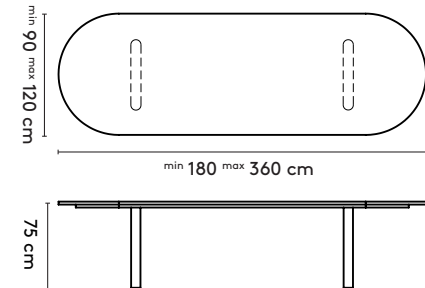

1 **Kami**

**Joost
van der Vecht**

2021 - 2023

2b **Tailoring**

Kami Oval 1

Kami Oval 1 connected

Kami Oval 2

Kami Oval 2 Connected

Kami Round

Kami Oval 3

Kami Oval 3 connected

please note:

a table top with a width wider than 128 cm and length longer than 360 comes in multiple parts

3 **Materials**

Top: oak or walnut (solid, veneer), oak smoked (solid)
Column: oak or walnut (veneer)

Materialen

Blad: eiken of noten (massief, fineer), eiken gerookt (massief)
Kolom: eiken of noten (fineer)

Materialien

Platte: Eiche oder Nussbaum (Massiv, Furnier), Eiche geräuchert (Massiv)
Säule: Eiche oder Nussbaum (Furnier)

4 **Finishes**

All Arco colors and finishes for the mentioned materials

Afwerkingen

Alle Arco kleuren en (lak)afwerkingen voor de genoemde materialen

Ausführungen

Alle Arco Farben und Ausführungen für die genannten Materialien

5 **Additional information**

-

Aanvullende informatie

-

Weitere Informationen

-

6 **Cable management**

CM04
solid wood
30 x 15 cm

CM06/CM07
epoxy
30 / 50 cm

CM15
EVOline® One spot
Ø 5,9 cm