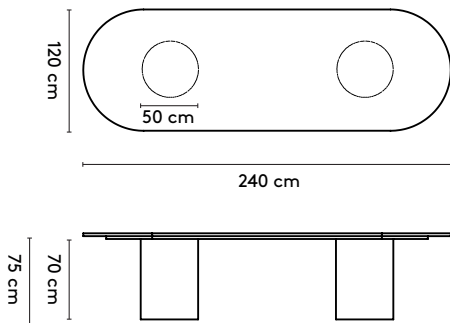

Kami Oval 2

- 240 x 120 x 75 cm (2 columns, between columns: 70 cm)
- 280 x 120 x 75 cm (2 columns, between columns: 110 cm)
- 320 x 120 x 75 cm (2 columns, between columns: 148 cm)
- 360 x 120 x 75 cm (2 columns, between columns: 148 cm)