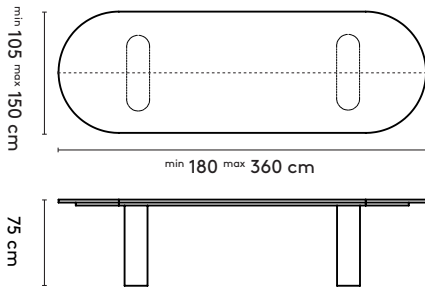

1 **Kami**

**Joost
van der Vecht**

2021 - 2023

2b **Tailoring**

Kami Oval 1