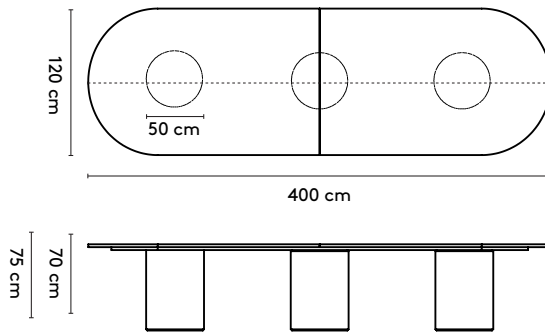

Kami Oval 2 Connected

- 400 x 120/150 x 75 cm (3 columns, between columns: 75/75 cm)
- 440 x 120/150 x 75 cm (3 columns, between columns: 95/95 cm)
- 480 x 120/150 x 75 cm (3 columns, between columns: 115/115 cm)
- 520 x 120/150 x 75 cm (4 columns, between columns: 73/73 cm)
- 560 x 120/150 x 75 cm (4 columns, between columns: 87/87 cm)
- 600 x 120/150 x 75 cm (4 columns, between columns: 100/100 cm)
- 640 x 120/150 x 75 cm (4 columns, between columns: 113/113 cm)
- 680 x 120/150 x 75 cm (5 columns, between columns: 82,5/82,5 cm)
- 720 x 120/150 x 75 cm (5 columns, between columns: 92,5/92,5 cm)