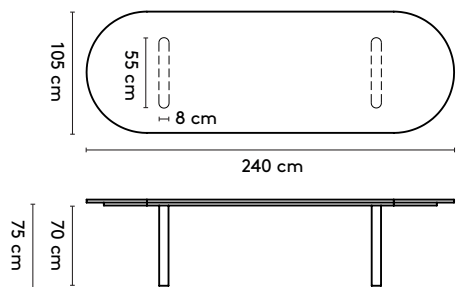

Kami Oval 2 Connected

- 400 x 120/150 x 75 cm (3 columns, between columns: 75/75 cm)
- 440 x 120/150 x 75 cm (3 columns, between columns: 95/95 cm)
- 480 x 120/150 x 75 cm (3 columns, between columns: 115/115 cm)
- 520 x 120/150 x 75 cm (4 columns, between columns: 73/73 cm)
- 560 x 120/150 x 75 cm (4 columns, between columns: 87/87 cm)
- 600 x 120/150 x 75 cm (4 columns, between columns: 100/100 cm)
- 640 x 120/150 x 75 cm (4 columns, between columns: 113/113 cm)
- 680 x 120/150 x 75 cm (5 columns, between columns: 82,5/82,5 cm)
- 720 x 120/150 x 75 cm (5 columns, between columns: 92,5/92,5 cm)

Kami Round

- ∅ 105 x 75 cm (1 column)
- ∅ 120 x 75 cm (1 column)

product

designer

year

1 Kami

Joost van der Vecht

2021 - 2023

2a Standard

Kami Oval 3

Kami Oval 3 connected

- 210 x 90/105 x 75 cm (2 columns, between columns: 112/97 cm)
- 240 x 90/105/120 x 75 cm (2 columns, between columns: 142/127/112 cm)
- 280 x 90/105/120 x 75 cm (2 columns, between columns: 182/167/152 cm)
- 320 x 90/105/120 x 75 cm (2 columns, between columns: 190/190/190 cm)
- 360 x 105/120 x 75 cm (2 columns, between columns: 190/190 cm)

- 400 x 105/120 x 75 cm (3 columns, between columns: 117/117 cm)
- 440 x 105/120 x 75 cm (3 columns, between columns: 137/137 cm)
- 480 x 105/120 x 75 cm (3 columns, between columns: 157/157 cm)
- 520 x 105/120 x 75 cm (4 columns, between columns: 115/115 cm)
- 560 x 105/120 x 75 cm (4 columns, between columns: 129/129 cm)
- 600 x 105/120 x 75 cm (4 columns, between columns: 142/142 cm)
- 640 x 105/120 x 75 cm (4 columns, between columns: 155/155 cm)
- 680 x 105/120 x 75 cm (5 columns, between columns: 124,5/124,5 cm)
- 720 x 105/120 x 75 cm (5 columns, between columns: 134,5/134,5 cm)