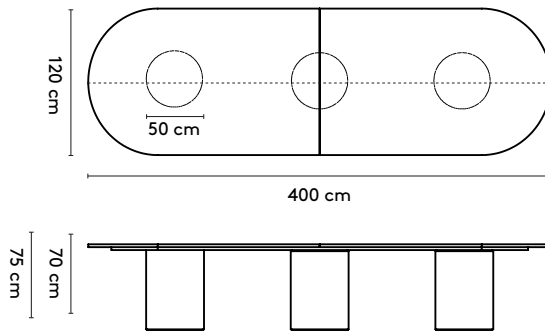

Kami Oval 2 Connected

- 400 x 120/150 x 75 cm (3 columns, between columns: 75/75 cm)
- 440 x 120/150 x 75 cm (3 columns, between columns: 95/95 cm)
- 480 x 120/150 x 75 cm (3 columns, between columns: 115/115 cm)
- 520 x 120/150 x 75 cm (4 columns, between columns: 73/73 cm)
- 560 x 120/150 x 75 cm (4 columns, between columns: 87/87 cm)
- 600 x 120/150 x 75 cm (4 columns, between columns: 100/100 cm)
- 640 x 120/150 x 75 cm (4 columns, between columns: 113/113 cm)
- 680 x 120/150 x 75 cm (5 columns, between columns: 82,5/82,5 cm)
- 720 x 120/150 x 75 cm (5 columns, between columns: 92,5/92,5 cm)