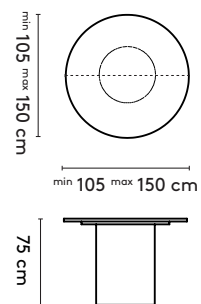

1 **Kami**

**Joost
van der Vecht**

2020 - 2024

2b **Tailoring**

Kami Oval 1

Kami Oval 1 connected

Kami Oval 2

Kami Oval 2 Connected

Kami Round

Kami Oval 3

Kami Oval 3 connected

please note:

a Kami Round table top with a diameter larger than 128 comes in two parts

a table top with a width wider than 128 cm and length longer than 360 comes in multiple parts

3 **Materials**

Top: oak or walnut (solid, veneer), oak smoked (solid)
Column: oak or walnut (veneer)

Materialen

Blad: eiken of noten (massief, fineer), eiken gerookt (massief)
Kolom: eiken of noten (fineer)

Materialien

Platte: Eiche oder Nussbaum (Massiv, Furnier), Eiche geräuchert (Massiv)
Säule: Eiche oder Nussbaum (Furnier)

4 **Finishes**

All Arco colors and finishes for the mentioned materials

Afwerkingen

Alle Arco kleuren en (lak)afwerkingen voor de genoemde materialen

Ausführungen

Alle Arco Farben und Ausführungen für die genannten Materialien

5 **Additional information**

Kami Round from 120 cm is supplied with a counterweight in the column

Aanvullende informatie

Kami Round vanaf 120 cm wordt met een contragewicht in de kolom geleverd

Weitere Informationen

Kami Round ab 120 cm wird mit eine Gegengewicht in der Säule geliefert

6 **Cable management**

CM04
solid wood
30 x 15 cm

CM05
wood
30 x 10 cm

CM06/CM07
epoxy
30/50 cm

CM15
EVOLine® One spot
Ø 5,9 cm