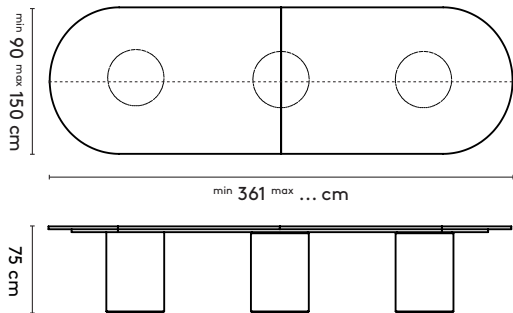

Kami Oval 2 Connected