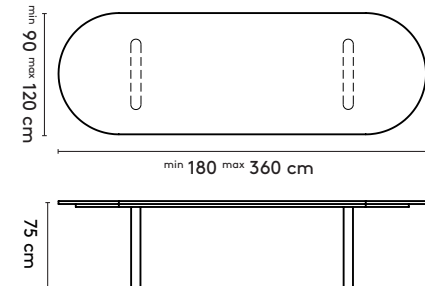

1 **Kami**

**Joost
van der Vecht**

2020 - 2024

2b **Tailoring**

Kami Oval 1

Kami Oval 1 connected

Kami Oval 2

Kami Oval 2 Connected

Kami Round

Kami Oval 3

Kami Oval 3 connected

please note:

a Kami Round table top with a diameter larger than 128 comes in two parts

a table top with a width wider than 128 cm and length longer than 360 comes in multiple parts

3 **Materials**

Top: oak or walnut (solid, veneer), oak smoked (solid)
Column: oak or walnut (veneer)

Materialen

Blad: eiken of noten (massief, fineer), eiken gerookt (massief)
Kolom: eiken of noten (fineer)

Materialien

Platte: Eiche oder Nussbaum (Massiv, Furnier), Eiche geräuchert (Massiv)
Säule: Eiche oder Nussbaum (Furnier)

4 **Finishes**

All Arco colors and finishes for the mentioned materials

Afwerkingen

Alle Arco kleuren en (lak)afwerkingen voor de genoemde materialen

Ausführungen

Alle Arco Farben und Ausführungen für die genannten Materialien

5 **Additional information**

Kami Round from 120 cm is supplied with a counterweight in the column

Aanvullende informatie

Kami Round vanaf 120 cm wordt met een contragewicht in de kolom geleverd

Weitere Informationen

Kami Round ab 120 cm wird mit eine Gegengewicht in der Säule geliefert

6 **Cable management**

CM04
solid wood
30 x 15 cm

CM05
wood
30 x 10 cm

CM06/CM07
epoxy
30/50 cm

CM15
EVOLine® One spot
Ø 5,9 cm