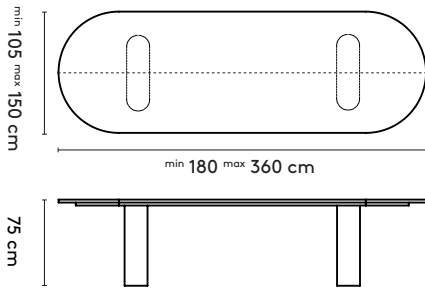

1 **Kami**

**Joost
van der Vecht**

2020 - 2024

2b **Tailoring**

Kami Oval 1