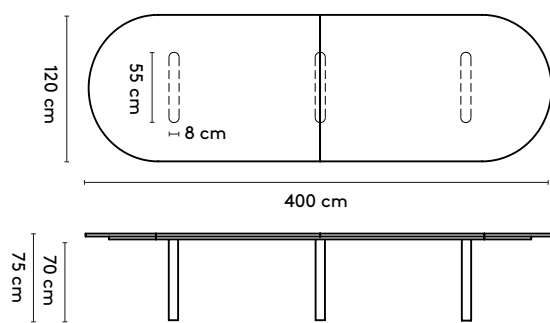

Kami Oval 2 Connected

- 400 x 120/150 x 75 cm (3 columns, between columns: 75/75 cm)
- 440 x 120/150 x 75 cm (3 columns, between columns: 95/95 cm)
- 480 x 120/150 x 75 cm (3 columns, between columns: 115/115 cm)
- 520 x 120/150 x 75 cm (4 columns, between columns: 73/73 cm)
- 560 x 120/150 x 75 cm (4 columns, between columns: 87/87 cm)
- 600 x 120/150 x 75 cm (4 columns, between columns: 100/100 cm)
- 640 x 120/150 x 75 cm (4 columns, between columns: 113/113 cm)
- 680 x 120/150 x 75 cm (5 columns, between columns: 82,5/82,5 cm)
- 720 x 120/150 x 75 cm (5 columns, between columns: 92,5/92,5 cm)

Kami Round

- ∅ 105 x 75 cm (1 column)
- ∅ 120 x 75 cm (1 column)
- ∅ 128 x 75 cm (1 column)
- ∅ 140 x 75 cm (1 column)
- ∅ 150 x 75 cm (1 column)

product

designer

year

1 **Kami**

**Joost  
van der Vecht**

2020 - 2024

2a **Standard**

Kami Oval 3

Kami Oval 3 connected

210 x 90/105/120 x 75 cm (2 columns, between columns: 112/97 cm)  
 240 x 90/105/120 x 75 cm (2 columns, between columns: 142/127/112 cm)  
 280 x 90/105/120 x 75 cm (2 columns, between columns: 182/167/152 cm)  
 320 x 90/105/120 x 75 cm (2 columns, between columns: 190/190/190 cm)  
 360 x 105/120 x 75 cm (2 columns, between columns: 190/190 cm)

400 x 120 x 75 cm (3 columns, between columns: 117/117 cm)  
 440 x 120 x 75 cm (3 columns, between columns: 137/137 cm)  
 480 x 120 x 75 cm (3 columns, between columns: 157/157 cm)  
 520 x 120 x 75 cm (4 columns, between columns: 115/115 cm)  
 560 x 120 x 75 cm (4 columns, between columns: 129/129 cm)  
 600 x 120 x 75 cm (4 columns, between columns: 142/142 cm)  
 640 x 120 x 75 cm (4 columns, between columns: 155/155 cm)  
 680 x 120 x 75 cm (5 columns, between columns: 124,5/124,5 cm)  
 720 x 120 x 75 cm (5 columns, between columns: 134,5/134,5 cm)