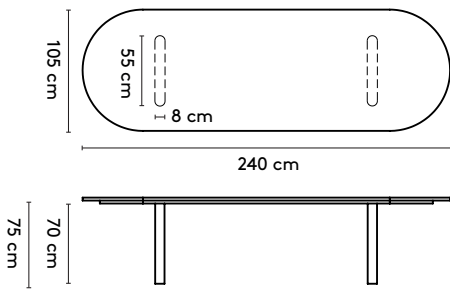

Kami Oval 2 Connected

- 400 x 120/150 x 75 cm (3 columns, between columns: 75/75 cm)
- 440 x 120/150 x 75 cm (3 columns, between columns: 95/95 cm)
- 480 x 120/150 x 75 cm (3 columns, between columns: 115/115 cm)
- 520 x 120/150 x 75 cm (4 columns, between columns: 73/73 cm)
- 560 x 120/150 x 75 cm (4 columns, between columns: 87/87 cm)
- 600 x 120/150 x 75 cm (4 columns, between columns: 100/100 cm)
- 640 x 120/150 x 75 cm (4 columns, between columns: 113/113 cm)
- 680 x 120/150 x 75 cm (5 columns, between columns: 82,5/82,5 cm)
- 720 x 120/150 x 75 cm (5 columns, between columns: 92,5/92,5 cm)

Kami Round

- ∅ 105 x 75 cm (1 column)
- ∅ 120 x 75 cm (1 column)
- ∅ 128 x 75 cm (1 column)
- ∅ 140 x 75 cm (1 column)
- ∅ 150 x 75 cm (1 column)

product

designer

year

1 **Kami**

**Joost  
van der Vecht**

2020 - 2024

2a **Standard**

Kami Oval 3

Kami Oval 3 connected

210 x 90/105/120 x 75 cm (2 columns, between columns: 112/97 cm)  
 240 x 90/105/120 x 75 cm (2 columns, between columns: 142/127/112 cm)  
 280 x 90/105/120 x 75 cm (2 columns, between columns: 182/167/152 cm)  
 320 x 90/105/120 x 75 cm (2 columns, between columns: 190/190/190 cm)  
 360 x 105/120 x 75 cm (2 columns, between columns: 190/190 cm)

400 x 120 x 75 cm (3 columns, between columns: 117/117 cm)  
 440 x 120 x 75 cm (3 columns, between columns: 137/137 cm)  
 480 x 120 x 75 cm (3 columns, between columns: 157/157 cm)  
 520 x 120 x 75 cm (4 columns, between columns: 115/115 cm)  
 560 x 120 x 75 cm (4 columns, between columns: 129/129 cm)  
 600 x 120 x 75 cm (4 columns, between columns: 142/142 cm)  
 640 x 120 x 75 cm (4 columns, between columns: 155/155 cm)  
 680 x 120 x 75 cm (5 columns, between columns: 124,5/124,5 cm)  
 720 x 120 x 75 cm (5 columns, between columns: 134,5/134,5 cm)