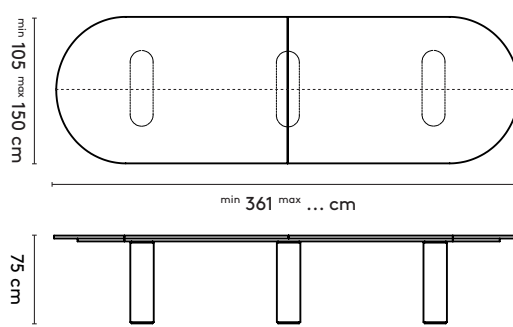

Kami Oval 1 connected