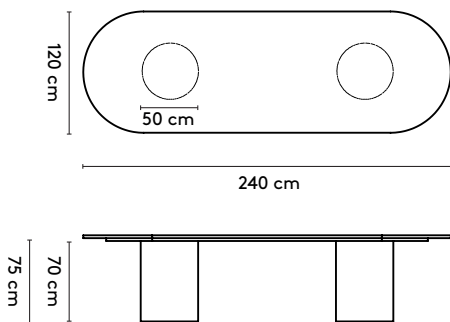

Kami Oval 2

- 240 x 120 x 75 cm (2 columns, between columns: 70 cm)
- 280 x 120 x 75 cm (2 columns, between columns: 110 cm)
- 320 x 120 x 75 cm (2 columns, between columns: 148 cm)
- 360 x 120 x 75 cm (2 columns, between columns: 148 cm)