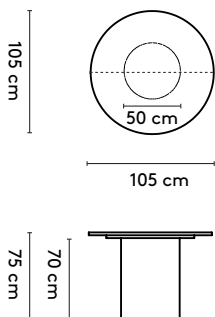

Kami Oval 1 connected

- 400 x 120/150 x 75 cm (3 columns, between columns: 105/105 cm)
- 440 x 120/150 x 75 cm (3 columns, between columns: 125/125 cm)
- 480 x 120/150 x 75 cm (3 columns, between columns: 145/145 cm)
- 520 x 120/150 x 75 cm (4 columns, between columns: 103/103 cm)
- 560 x 120/150 x 75 cm (4 columns, between columns: 117/117 cm)
- 600 x 120/150 x 75 cm (4 columns, between columns: 130/130 cm)
- 640 x 120/150 x 75 cm (4 columns, between columns: 143/143 cm)
- 680 x 120/150 x 75 cm (5 columns, between columns: 112,5/112,5 cm)
- 720 x 120/150 x 75 cm (5 columns, between columns: 122,5/122,5 cm)

Kami Oval 2

- 240 x 120 x 75 cm (2 columns, between columns: 70 cm)
- 280 x 120 x 75 cm (2 columns, between columns: 110 cm)
- 320 x 120 x 75 cm (2 columns, between columns: 148 cm)
- 360 x 120 x 75 cm (2 columns, between columns: 148 cm)

Kami Round

- ∅ 105 x 75 cm (1 column)
- ∅ 120 x 75 cm (1 column)
- ∅ 128 x 75 cm (1 column)
- ∅ 140 x 75 cm (1 column)
- ∅ 150 x 75 cm (1 column)

product

designer

year

1 **Kami**

**Joost  
van der Vecht**

2020 - 2024

400 x 120 x 75 cm (3 columns, between columns: 117/117 cm)  
 440 x 120 x 75 cm (3 columns, between columns: 137/137 cm)  
 480 x 120 x 75 cm (3 columns, between columns: 157/157 cm)  
 520 x 120 x 75 cm (4 columns, between columns: 115/115 cm)  
 560 x 120 x 75 cm (4 columns, between columns: 129/129 cm)  
 600 x 120 x 75 cm (4 columns, between columns: 142/142 cm)  
 640 x 120 x 75 cm (4 columns, between columns: 155/155 cm)  
 680 x 120 x 75 cm (5 columns, between columns: 124,5/124,5 cm)  
 720 x 120 x 75 cm (5 columns, between columns: 134,5/134,5 cm)