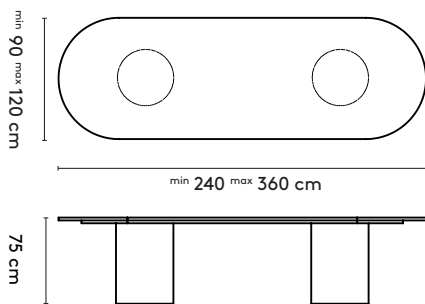

1 **Kami**

**Joost
van der Vecht**

2020 - 2024

2b **Tailoring**

Kami Oval 1

Kami Oval 1 connected

Kami Oval 2

Kami Oval 2 Connected

Kami Round

Kami Oval 3

Kami Oval 3 connected

please note:

a Kami Round table top with a diameter larger than 128 comes in two parts

a table top with a width wider than 128 cm and length longer than 360 comes in multiple parts

3 **Materials**

Top: oak or walnut (solid, veneer), oak smoked (solid)
Column: oak or walnut (veneer)

Materialen

Blad: eiken of noten (massief, fineer), eiken gerookt (massief)
Kolom: eiken of noten (fineer)

Materialien

Platte: Eiche oder Nussbaum (Massiv, Furnier), Eiche geräuchert (Massiv)
Säule: Eiche oder Nussbaum (Furnier)

4 **Finishes**

All Arco colors and finishes for the mentioned materials

Afwerkingen

Alle Arco kleuren en (lak)afwerkingen voor de genoemde materialen

Ausführungen

Alle Arco Farben und Ausführungen für die genannten Materialien

5 **Additional information**

Kami Round from 120 cm is supplied with a counterweight in the column

Aanvullende informatie

Kami Round vanaf 120 cm wordt met een contragewicht in de kolom geleverd

Weitere Informationen

Kami Round ab 120 cm wird mit eine Gegengewicht in der Säule geliefert

6 **Cable management**

CM04
solid wood
30 x 15 cm

CM05
wood
30 x 10 cm

CM06/CM07
epoxy
30/50 cm

CM15
EVOLine® One spot
Ø 5,9 cm