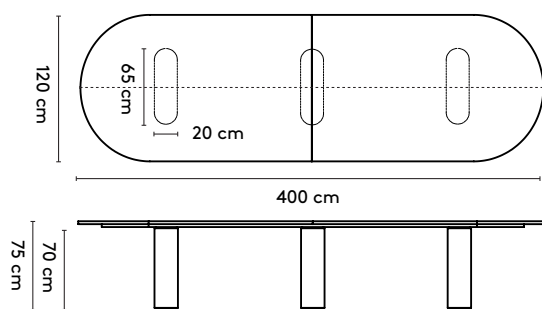

2a **Standard**

Kami Oval 1

- 240 x 105/120/150 x 75 cm (2 columns, between columns: 115/100/70 cm)
- 280 x 105/120/150 x 75 cm (2 columns, between columns: 155/140/110 cm)
- 320 x 105/120/150 x 75 cm (2 columns, between columns: 178/178/150 cm)
- 360 x 105/120/150 x 75 cm (2 columns, between columns: 178/178/178 cm)

Kami Oval 1 connected

- 400 x 120/150 x 75 cm (3 columns, between columns: 105/105 cm)
- 440 x 120/150 x 75 cm (3 columns, between columns: 125/125 cm)
- 480 x 120/150 x 75 cm (3 columns, between columns: 145/145 cm)
- 520 x 120/150 x 75 cm (4 columns, between columns: 103/103 cm)
- 560 x 120/150 x 75 cm (4 columns, between columns: 117/117 cm)
- 600 x 120/150 x 75 cm (4 columns, between columns: 130/130 cm)
- 640 x 120/150 x 75 cm (4 columns, between columns: 143/143 cm)
- 680 x 120/150 x 75 cm (5 columns, between columns: 112,5/112,5 cm)
- 720 x 120/150 x 75 cm (5 columns, between columns: 122,5/122,5 cm)

Kami Round

- ∅ 105 x 75 cm (1 column)
- ∅ 120 x 75 cm (1 column)
- ∅ 128 x 75 cm (1 column)
- ∅ 140 x 75 cm (1 column)
- ∅ 150 x 75 cm (1 column)

product

designer

year

1 **Kami**

**Joost  
van der Vecht**

2020 - 2024

400 x 120 x 75 cm (3 columns, between columns: 117/117 cm)  
 440 x 120 x 75 cm (3 columns, between columns: 137/137 cm)  
 480 x 120 x 75 cm (3 columns, between columns: 157/157 cm)  
 520 x 120 x 75 cm (4 columns, between columns: 115/115 cm)  
 560 x 120 x 75 cm (4 columns, between columns: 129/129 cm)  
 600 x 120 x 75 cm (4 columns, between columns: 142/142 cm)  
 640 x 120 x 75 cm (4 columns, between columns: 155/155 cm)  
 680 x 120 x 75 cm (5 columns, between columns: 124,5/124,5 cm)  
 720 x 120 x 75 cm (5 columns, between columns: 134,5/134,5 cm)