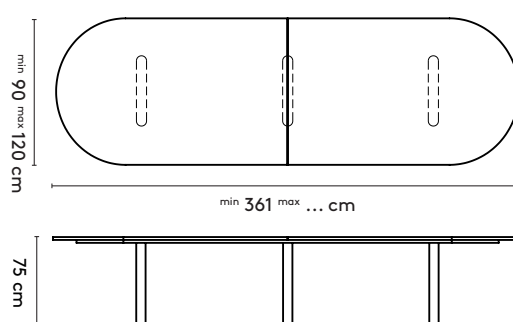

Kami Oval 3 connected

please note:

a Kami Round table top with a diameter larger than 128 comes in two parts

a table top with a width wider than 128 cm and length longer than 360 comes in multiple parts

3 **Materials**

Top: oak or walnut (solid, veneer), oak smoked (solid)
Column: oak or walnut (veneer)

Materialen

Blad: eiken of noten (massief, fineer), eiken gerookt (massief)
Kolom: eiken of noten (fineer)

Materialien

Platte: Eiche oder Nussbaum (Massiv, Furnier), Eiche geräuchert (Massiv)
Säule: Eiche oder Nussbaum (Furnier)

4 **Finishes**

All Arco colors and finishes for the mentioned materials

Afwerkingen

Alle Arco kleuren en (lak)afwerkingen voor de genoemde materialen

Ausführungen

Alle Arco Farben und Ausführungen für die genannten Materialien

5 **Additional information**

Kami Round from 120 cm is supplied with a counterweight in the column

Aanvullende informatie

Kami Round vanaf 120 cm wordt met een contragewicht in de kolom geleverd

Weitere Informationen

Kami Round ab 120 cm wird mit eine Gegengewicht in der Säule geliefert