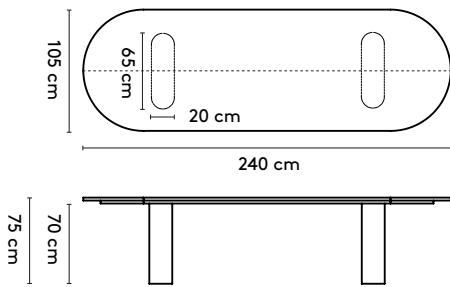

2a **Standard**

Kami Oval 1

- 240 x 105/120/150 x 75 cm (2 columns, between columns: 115/100/70 cm)
- 280 x 105/120/150 x 75 cm (2 columns, between columns: 155/140/110 cm)
- 320 x 105/120/150 x 75 cm (2 columns, between columns: 178/178/150 cm)
- 360 x 105/120/150 x 75 cm (2 columns, between columns: 178/178/178 cm)

Kami Oval 1 connected

- 400 x 120/150 x 75 cm (3 columns, between columns: 105/105 cm)
- 440 x 120/150 x 75 cm (3 columns, between columns: 125/125 cm)
- 480 x 120/150 x 75 cm (3 columns, between columns: 145/145 cm)
- 520 x 120/150 x 75 cm (4 columns, between columns: 103/103 cm)
- 560 x 120/150 x 75 cm (4 columns, between columns: 117/117 cm)
- 600 x 120/150 x 75 cm (4 columns, between columns: 130/130 cm)
- 640 x 120/150 x 75 cm (4 columns, between columns: 143/143 cm)
- 680 x 120/150 x 75 cm (5 columns, between columns: 112,5/112,5 cm)
- 720 x 120/150 x 75 cm (5 columns, between columns: 122,5/122,5 cm)

Kami Round

- ∅ 105 x 75 cm (1 column)
- ∅ 120 x 75 cm (1 column)
- ∅ 128 x 75 cm (1 column)
- ∅ 140 x 75 cm (1 column)
- ∅ 150 x 75 cm (1 column)

product

designer

year

1 **Kami**

**Joost  
van der Vecht**

2020 - 2024

400 x 120 x 75 cm (3 columns, between columns: 117/117 cm)  
 440 x 120 x 75 cm (3 columns, between columns: 137/137 cm)  
 480 x 120 x 75 cm (3 columns, between columns: 157/157 cm)  
 520 x 120 x 75 cm (4 columns, between columns: 115/115 cm)  
 560 x 120 x 75 cm (4 columns, between columns: 129/129 cm)  
 600 x 120 x 75 cm (4 columns, between columns: 142/142 cm)  
 640 x 120 x 75 cm (4 columns, between columns: 155/155 cm)  
 680 x 120 x 75 cm (5 columns, between columns: 124,5/124,5 cm)  
 720 x 120 x 75 cm (5 columns, between columns: 134,5/134,5 cm)