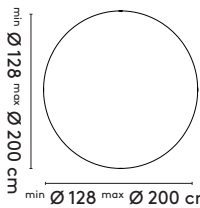

- 240 x 105 x 75 cm
- 280 x 105 x 75 cm
- 320 x 105 x 75 cm
- 360 x 105 x 75 cm

Slim+ rectangular high

- 200 x 60/90 x 105 cm
- 240 x 60/90 x 105 cm
- 280 x 90 x 105 cm

Slim+ bench

- 130 x 40 x 45
- 150 x 40 x 45
- 200 x 40 x 45
- 240 x 40 x 45

Slim+ round

- Ø 160 x 75 cm (3 legs)
- Ø 200 x 75 cm (4 legs)

Slim+ connected

- 480 x 105/120 x 75 cm
- 560 x 105/120 x 75 cm
- 640 x 105/120 x 75 cm
- 720 x 105/120 x 75 cm

2b Tailoring

Slim+ rectangular

Slim+ rectangular high

Slim+ bench

Slim+ round

- Ø 128-160 cm (3 legs)
- Ø 161-200 cm (4 legs)

Slim+ connected

product

designer

year

1 **Slim+**