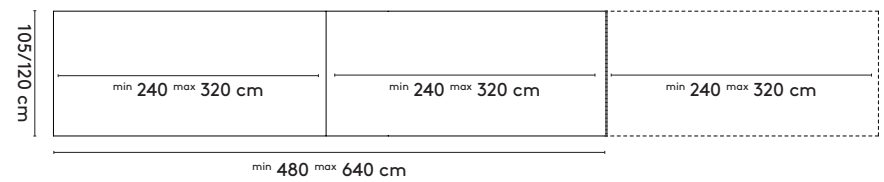

- 240 x 105 x 75 cm
- 280 x 105 x 75 cm
- 320 x 105 x 75 cm
- 360 x 105 x 75 cm

Slim+ rectangular high

- 200 x 60/90 x 105 cm
- 240 x 60/90 x 105 cm
- 280 x 90 x 105 cm

Slim+ bench

- 130 x 40 x 45
- 150 x 40 x 45
- 200 x 40 x 45
- 240 x 40 x 45

Slim+ round

- Ø 160 x 75 cm (3 legs)
- Ø 200 x 75 cm (4 legs)

Slim+ connected

- 480 x 105/120 x 75 cm
- 560 x 105/120 x 75 cm
- 640 x 105/120 x 75 cm
- 720 x 105/120 x 75 cm

2b Tailoring

Slim+ rectangular

Slim+ rectangular high

Slim+ bench

Slim+ round

- Ø 128-160 cm (3 legs)
- Ø 161-200 cm (4 legs)

Slim+ connected

product

designer

year

1 **Slim+**