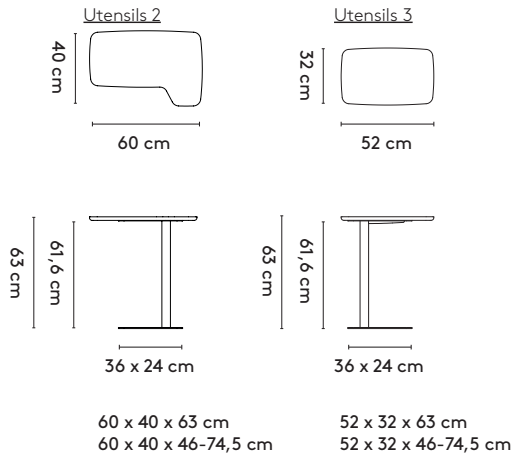

product

designer

year

1 Utensil

Arco Design Studio

2012

2 Standard

3 Materials