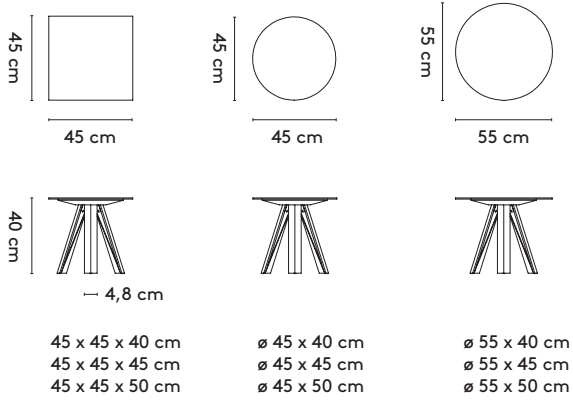

product

designer

year

1 Tre

Jonas Trampedach

2010

2 Standard

3 Materials