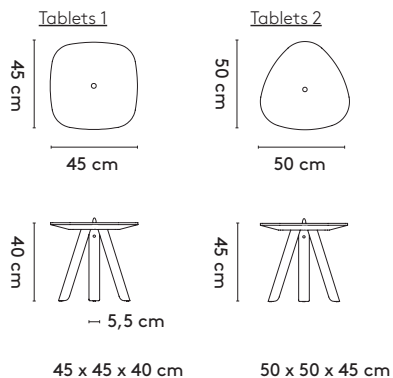

product

designer

year

1 Tablet

Jonas Trampedach

2014

2 Standard

3 Materials