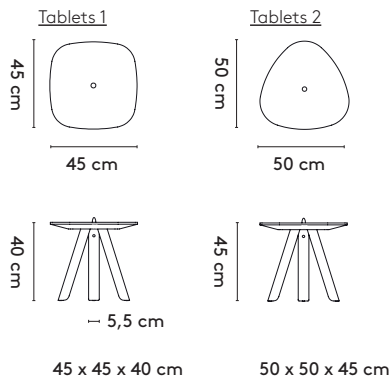

product

designer

year

1 Tablet

Jonas Trampedach

2014

2 Standard

3 Materials