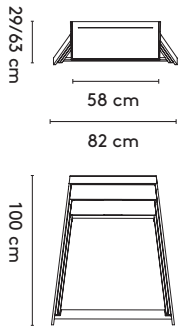

product

designer

year

1 **Pivot**

**Raw
Edges**

2008

2 **Standard**

3 **Materials**