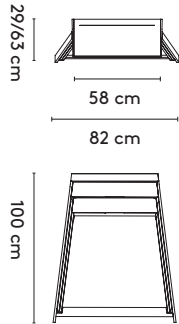

product

designer

year

1 **Pivot**

**Raw
Edges**

2008

2 **Standard**

3 **Materials**