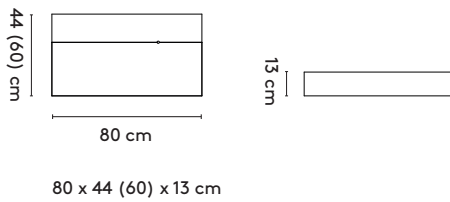

product

designer

year

1 **Deskbox**

**Raw  
Edges**

2012

2 **Standard**

3 **Materials**