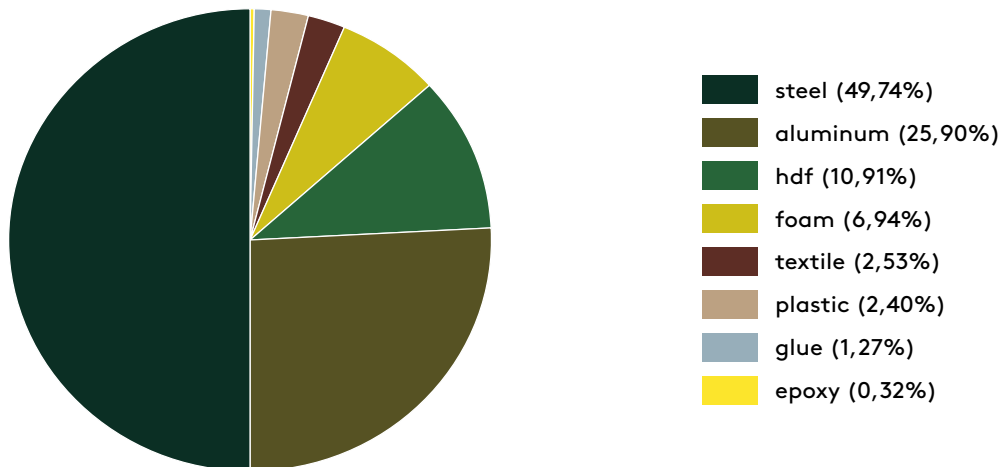

PRODUCT ECO PASSPORT

MATERIALS (PERCENTAGE BY WEIGHT)

Based on: Sketch regular | 23 kg

CERTIFICATES

Within Arco's leather collection there are Reach or Blaue Engel certified leathers. Our fabric suppliers also offer a wide range of certified fabrics.