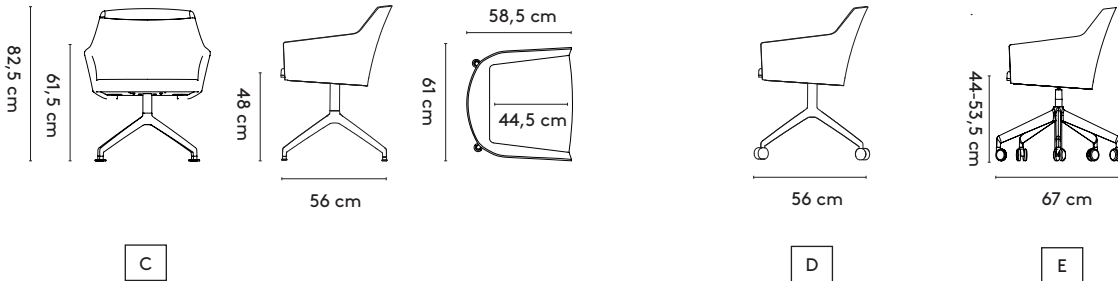

product

designer

year

1 Sketch regular

Burkhard Vogtherr & Jonathan Prestwich

2010

2 Standard

3 Materials

Seat: upholstered (fabric, leather)

Frame:

C. 4 feet central base (swivel, swivel with auto-return) on feet: polished aluminum, epoxy fine texture on aluminum

D. 4 feet central base (fixed) on castors: polished aluminum, epoxy fine texture on aluminum

E. 5 feet central base (swivel, height adjustable) on castors: polished aluminum, epoxy fine texture on aluminum

Materialen

Kuip: gestoffeerd (stof, leder)

Onderstel:

C. 4 teens centrale voet (draaibaar, draaibaar met auto return) op pootjes: gepolijst aluminium, epoxy fine texture op aluminium

D. 4 teens centrale voet (vast) op wielen: gepolijst aluminium, epoxy fine texture op aluminium

E. 5 teens centrale voet (draaibaar met gasveer) op wielen: gepolijst aluminium, epoxy fine texture op aluminium

Materialien

Sitzschale: gepolstert (Stoff, Leder)

Untergestell:

C. 4 Bein Zentralfuss (drehbar, drehbar mit Auto-return) auf Füsse: poliertes Aluminium, Epoxy fine texture auf Aluminium

D. 4 Bein Zentralfuss (fest) auf Rollen: poliertes Aluminium, Epoxy fine texture auf Aluminium

E. 5 Bein Zentralfuss (drehbar mit Gasfeder) auf Rollen: poliertes Aluminium, Epoxy fine texture auf Aluminium

4 Finishes

All Arco colors and finishes for the mentioned materials

Afwerkingen

Alle Arco kleuren en lakafwerkingen voor de genoemde materialen

Ausführungen

Alle Arco Farben und Ausführungen für die genannten Materialien

5 Additional information

Inside and outside seat in different fabrics optional

Aanvullende informatie

Binnen- en buitenzijde kuip in andere stof mogelijk

Weitere Informationen

Innen- und Aussenseite Sitzschale in einem anderen Stoff möglich