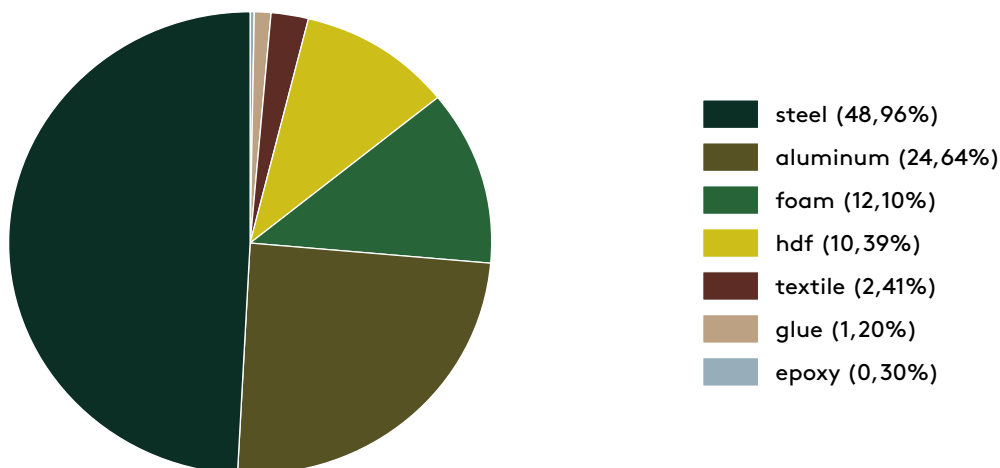

PRODUCT ECO PASSPORT

MATERIALS (PERCENTAGE BY WEIGHT)

Based on: Sketch lounge G | 17 kg

CERTIFICATES

Within Arco's leather collection there are Reach or Blaue Engel certified leathers. Our fabric suppliers also offer a wide range of certified fabrics.