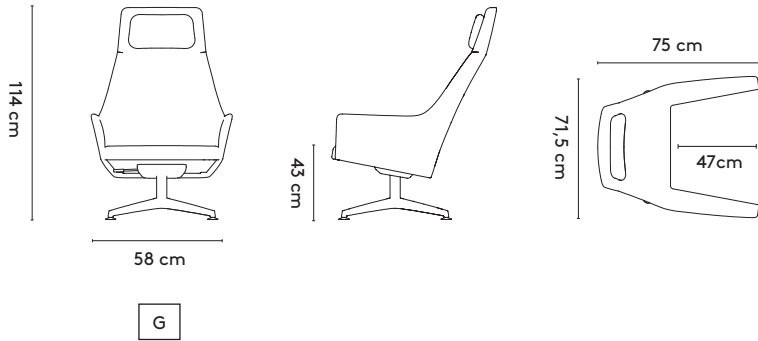

Hocker

3 Materials

Chair

Seat: upholstered (fabric, leather)
 Headrest: upholstered (fabric, leather)
 Frame:
 G. 4 feet central base (swivel and tilting):
 polished aluminum, epoxy lacquer on
 aluminum, epoxy fine texture on aluminum