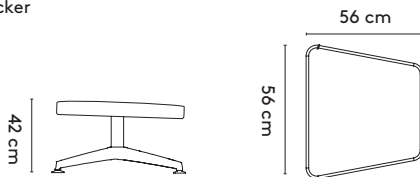

Hocker

3 Materials

Chair

Seat: upholstered (fabric, leather)
 Headrest: upholstered (fabric, leather)
 Frame:
 G. 4 feet central base (swivel and tilting):
 polished aluminum, epoxy lacquer on
 aluminum, epoxy fine texture on aluminum