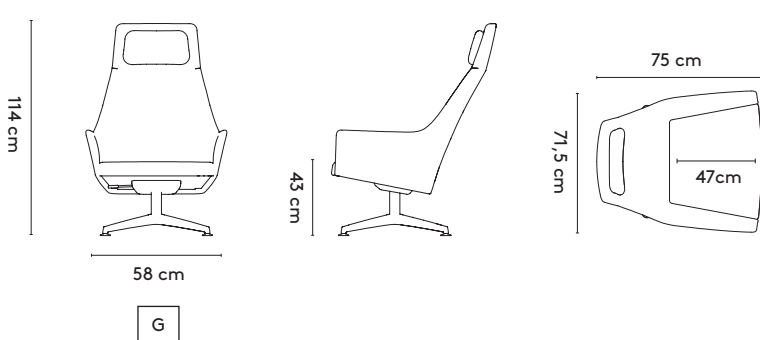

Standard

Sketch work low

Sketch work middle

Sketch work high

Sketch lobby

Sketch lounge

Sketch hocker

product

E. 5 feet central base (swivel, height adjust-
able + tilt) on castors: polished aluminum,
epoxy fine texture on aluminum

G. 4 feet central base (swivel and tilting):
polished aluminum, epoxy fine texture on
aluminum