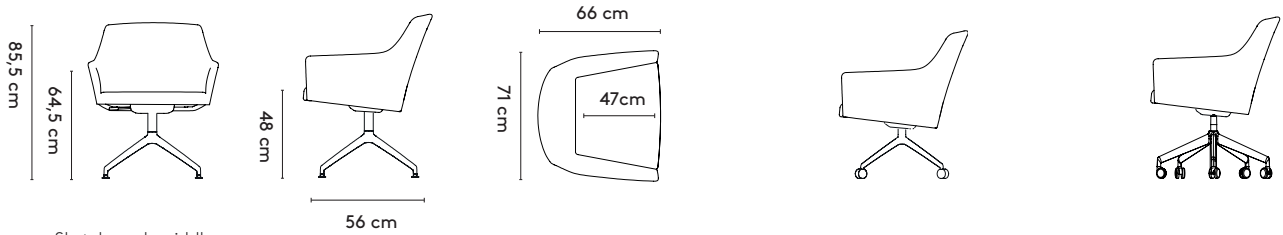

Standard

Sketch work low

Sketch work middle

Sketch work high

Sketch lobby

Sketch lounge

Sketch hocker

product

Sketch low/middle/high

Seat: upholstered (fabric, leather)

Frame:

C. 4 feet central base (swivel) on feet:
polished aluminium, epoxy fine texture on
aluminium

D. 4 feet central base (fixed) on castors:
polished aluminium, epoxy fine texture on
aluminium

E. 5 feet central base (swivel, height adjust-
able + tilt) on castors: polished aluminum,
epoxy fine texture on aluminum

G. 4 feet central base (swivel and tilting):
polished aluminum, epoxy fine texture on
aluminum