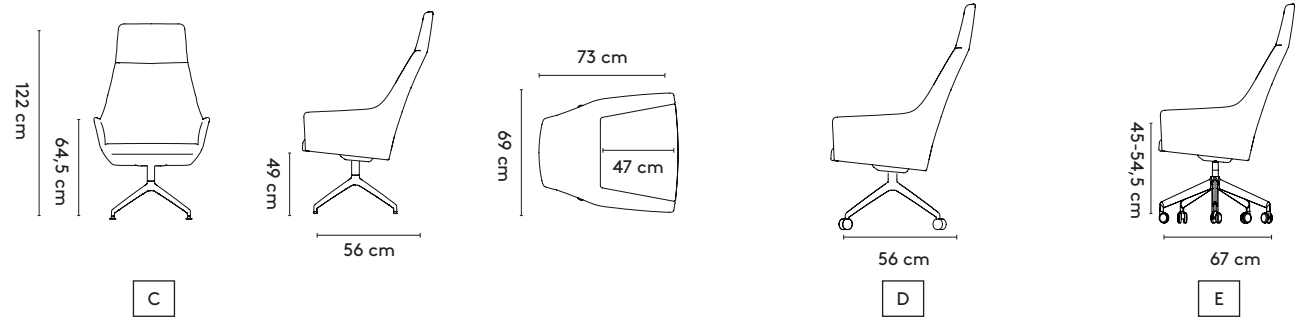

Standard

Sketch work low

Sketch work middle

Sketch work high

Sketch lobby

Sketch lounge

Sketch hocker

product

E. 5 feet central base (swivel, height adjust-
able + tilt) on castors: polished aluminum,
epoxy fine texture on aluminum

G. 4 feet central base (swivel and tilting):
polished aluminum, epoxy fine texture on
aluminum