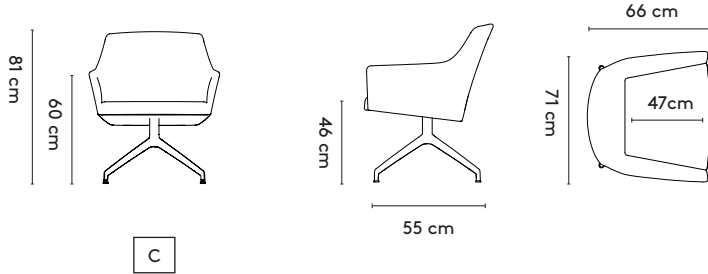

Standard

Sketch work low

Sketch work middle

Sketch work high

Sketch lobby

Sketch lounge

Sketch hocker

product

E. 5 feet central base (swivel, height adjust-
able + tilt) on castors: polished aluminum,
epoxy fine texture on aluminum

G. 4 feet central base (swivel and tilting):
polished aluminum, epoxy fine texture on
aluminum