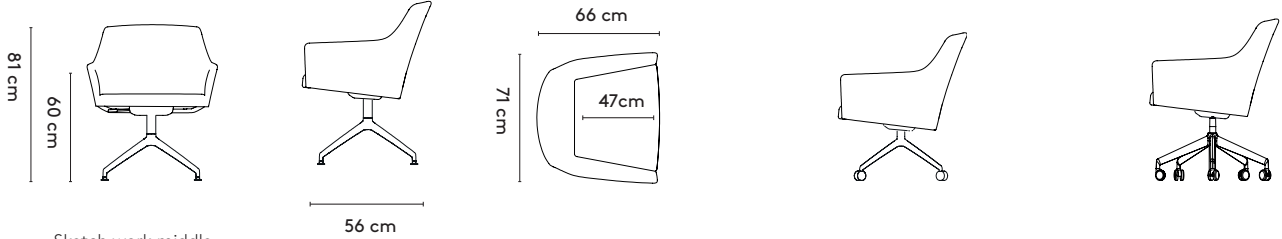

Standard

Sketch work low

Sketch work middle

Sketch work high

Sketch lobby

Sketch lounge

Sketch hocker

product

E. 5 feet central base (swivel, height adjustable + tilt) on castors: polished aluminium, epoxy lacquer on aluminium, epoxy fine texture on aluminium

G. 4 feet central base (swivel and tilting): polished aluminium, epoxy fine texture on aluminium