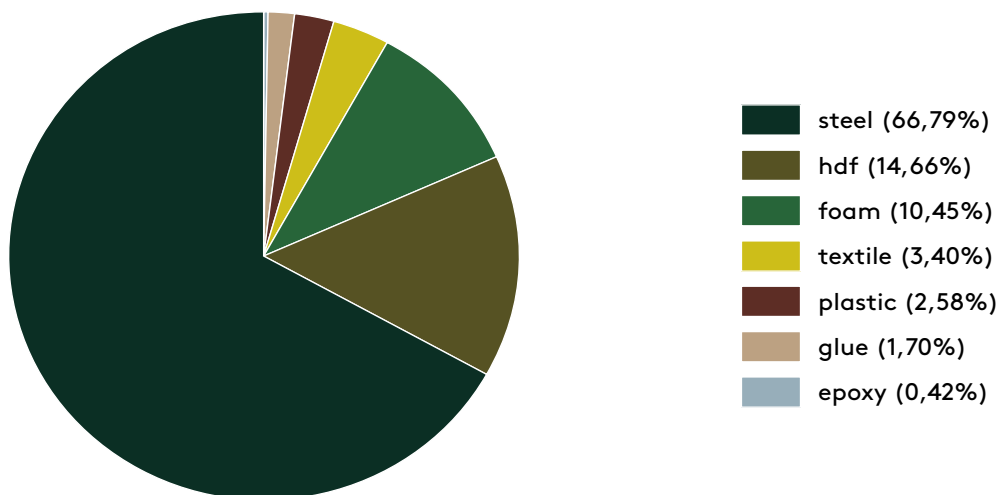

PRODUCT ECO PASSPORT

MATERIALS (PERCENTAGE BY WEIGHT)

Based on: Sketch dining F | 10 kg

CERTIFICATES

Within Arco's leather collection there are Reach or Blaue Engel certified leathers. Our fabric suppliers also offer a wide range of certified fabrics.