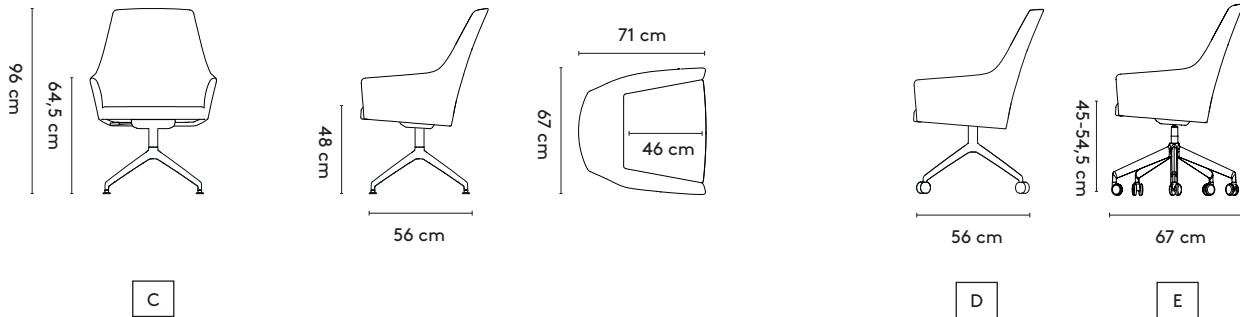

product

designer

year

1 Sketch conference

Burkhard Vogtherr & Jonathan Prestwich

2014

2 Standard

3 Materials

Seat: upholstered (fabric, leather)

Frame:

C. 4 feet central base (swivel) on feet: polished aluminium, epoxy lacquer on aluminium, epoxy fine texture on aluminium

D. 4 feet central base (fixed) on castors: polished aluminium, epoxy lacquer on aluminium, epoxy fine texture on aluminium

E. 5 feet central base (swivel, height adjustable + tilt) on castors: polished aluminium, epoxy lacquer on aluminium, epoxy fine texture on aluminium

Materialen

Kuip: gestoffeerd (stof, leder)

Onderstel:

C. 4 teens centrale voet (draaibaar) op pootjes: gepolijst aluminium, epoxy lak op aluminium, epoxy fine texture op aluminium

D. 4 teens centrale voet (vast) op wielen: gepolijst aluminium, epoxy lak op aluminium, epoxy fine texture op aluminium

E. 5 teens centrale voet (draaibaar, met gasveer + tilt) op wielen : gepolijst aluminium, epoxy lak op aluminium, epoxy fine texture op aluminium

Materialien

Sitzschale: gepolstert (Stoff, Leder)

Untergestell:

C. 4 Bein Zentralfuss (drehbar) auf Füße: poliertes Aluminium, Epoxylack auf Aluminium, Epoxy fine texture auf Aluminium

D. 4 Bein Zentralfuss (fest) auf Rollen: poliertes Aluminium, Epoxylack auf Aluminium, Epoxy fine texture auf Aluminium

E. 5 Bein Zentralfuss (drehbar, mit Gasfeder + tilt) auf Rollen : poliertes Aluminium, Epoxylack auf Aluminium, Epoxy fine texture auf Aluminium

4 Finishes

All Arco colors and finishes for the mentioned materials

Afwerkingen

Alle Arco kleuren en lakafwerkingen voor de genoemde materialen

Ausführungen

Alle Arco Farben und Ausführungen für die genannten Materialien

5

Additional information

Inside and outside seat in different fabric optional

Aanvullende informatie

Binnen- en buitenzijde kuip in andere stof mogelijk

Weitere Informationen

Innen- und Aussenseite Sitzschale in einem anderen Stoff möglich