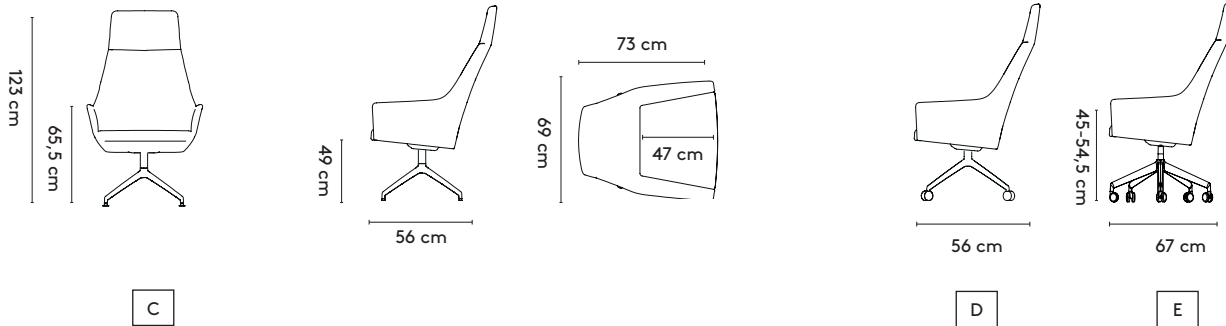

product

designer

year

1 Sketch boardroom

Burkhard Vogtherr & Jonathan Prestwich

2018

2 Standard

3 Materials

Seat: upholstered (fabric, leather)

Frame:

C. 4 feet central base (auto-return) on feet: polished aluminium, epoxy lacquer on aluminium, epoxy fine texture on aluminium

D. 4 feet central base (fixed) on castors: polished aluminium, epoxy lacquer on aluminium, epoxy fine texture on aluminium

E. 5 feet central base (swivel, height adjustable + tilt) on castors: polished aluminium, epoxy lacquer on aluminium, epoxy fine texture on aluminium

Materialen

Kuip: gestoffeerd (stof, leder)

Onderstel:

C. 4 teens centrale voet (auto-return) op pootjes: gepolijst aluminium, epoxy lak op aluminium, epoxy fine texture op aluminium

D. 4 teens centrale voet (vast) op wielen: gepolijst aluminium, epoxy lak op aluminium, epoxy fine texture op aluminium

E. 5 teens centrale voet (draaibaar, met gasveer + tilt) op wielen : gepolijst aluminium, epoxy lak op aluminium, epoxy fine texture op aluminium

Materialien

Sitzschale: gepolstert (Stoff, Leder)

Untergestell:

C. 4 Bein Zentralfuss (auto-return) auf Füße: poliertes Aluminium, Epoxylack auf Aluminium, Epoxy fine texture auf Aluminium

D. 4 Bein Zentralfuss (fest) auf Rollen: poliertes Aluminium, Epoxylack auf Aluminium, Epoxy fine texture auf Aluminium

E. 5 Bein Zentralfuss (drehbar, mit Gasfeder + tilt) auf Rollen : poliertes Aluminium, Epoxylack auf Aluminium, Epoxy fine texture auf Aluminium

4 Finishes

All Arco colors and finishes for the mentioned materials

Afwerkingen

Alle Arco kleuren en lakafwerkingen voor de genoemde materialen

Ausführungen

Alle Arco Farben und Ausführungen für die genannten Materialien

5 Additional information

Inside and outside seat in different fabric optional

Aanvullende informatie

Binnen- en buitenzijde kuip in andere stof mogelijk

Weitere Informationen

Innen- und Aussenseite Sitzschale in einem anderen Stoff möglich