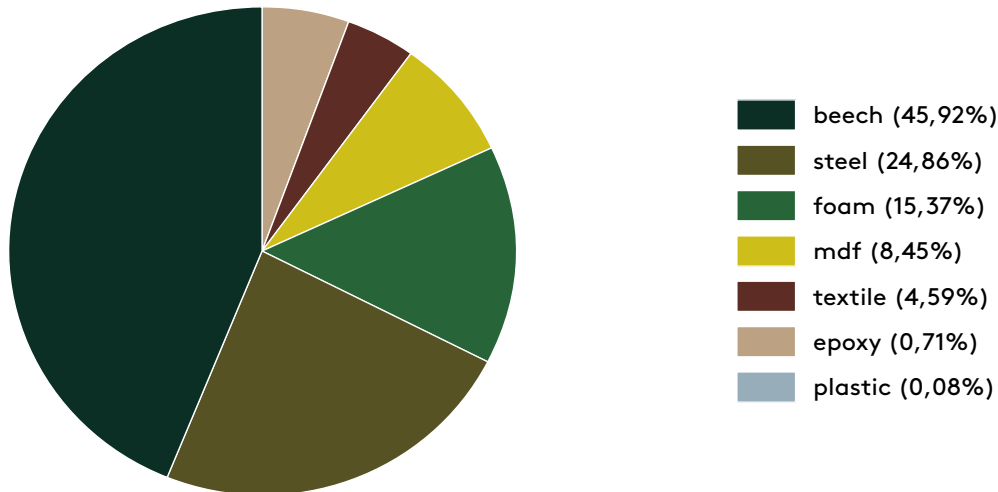

product

Side by Side high

designer

Dick
Spierenburg &
Karel
Boonzaaijer

year

2008

PRODUCT ECO PASSPORT

MATERIALS (PERCENTAGE BY WEIGHT)

Based on: Side by Side high 160 x 80 x 120 cm | 57 kg

CERTIFICATES

Within Arco's leather collection there are Reach or Blaue Engel certified leathers. Our fabric suppliers also offer a wide range of certified fabrics.