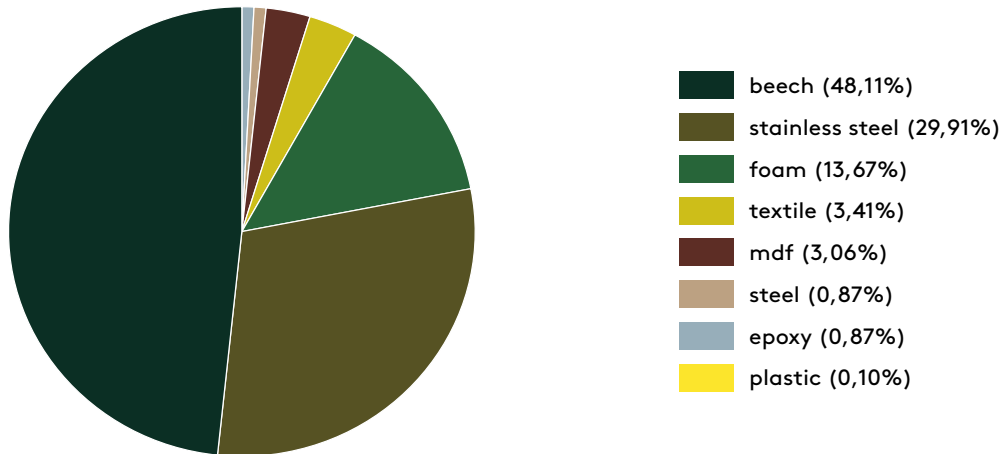

Based on: Side by Side fixed bench 2 240 x 80 x 67,5 cm | 65 kg

CERTIFICATES

Within Arco's leather collection there are Reach or Blaue Engel certified leathers. Our fabric suppliers also offer a wide range of certified fabrics.