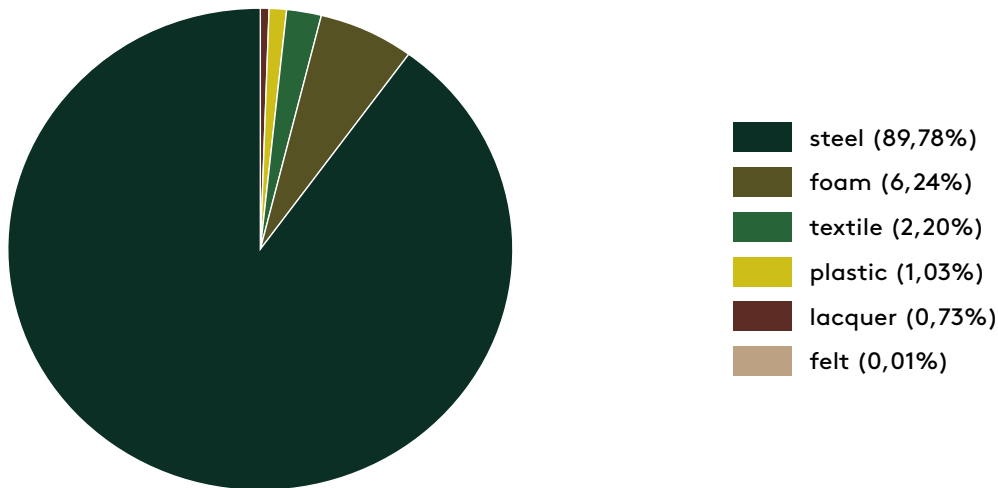

### MATERIALS (PERCENTAGE BY WEIGHT)

Based on: Frame bench 1 chrome 150 x 45 x 46 | 27 kg