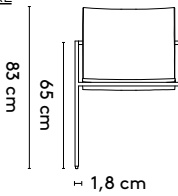

1 **Frame****Burkhard
Vogtherr**

2000 - 2024

2 **Standard**FrameFrame XLFrame IIFrame II XLFrame bench

150 x 60 x 76 cm
180 x 60 x 76 cm
210 x 60 x 76 cm
240 x 60 x 76 cm

LV 150/180/210/240 cm
LH 150/180/210/240 cm

RV 150/180/210/240 cm
RH 150/180/210/240 cm

3 **Materials**

Seat: upholstered (fabric, leather, fabric Celia only for Frame Friendly) or oak (veneer, only available for Frame, not Frame II)
Frame: mat chrome, epoxy fine texture on steel (Frame Friendly only in black)