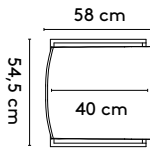

1 **Frame****Burkhard
Vogtherr**

2000 - 2024

2 **Standard**FrameFrame XLFrame IIFrame II XLFrame bench

150 x 60 x 76 cm
180 x 60 x 76 cm
210 x 60 x 76 cm
240 x 60 x 76 cm

LV 150/180/210/240 cm
LH 150/180/210/240 cm

RV 150/180/210/240 cm
RH 150/180/210/240 cm

3 **Materials**

Seat: upholstered (fabric, leather, fabric Celia only for Frame Friendly) or oak (veneer, only available for Frame, not Frame II)
Frame: mat chrome, epoxy fine texture on steel (Frame Friendly only in black)