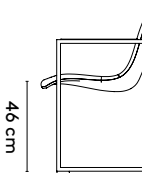

1 **Frame****Burkhard
Vogtherr**

2000 - 2024

2 **Standard**FrameFrame XLFrame IIFrame II XLFrame bench

150 x 60 x 76 cm
180 x 60 x 76 cm
210 x 60 x 76 cm
240 x 60 x 76 cm

LV 150/180/210/240 cm
LH 150/180/210/240 cm

RV 150/180/210/240 cm
RH 150/180/210/240 cm

3 **Materials**

Seat: upholstered (fabric, leather, fabric Celia only for Frame Friendly) or oak (veneer, only available for Frame, not Frame II)
Frame: mat chrome, epoxy fine texture on steel (Frame Friendly only in black)