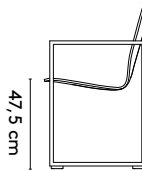

1 **Frame****Burkhard
Vogtherr**

2000 - 2024

2 **Standard**FrameFrame XLFrame IIFrame II XLFrame bench

150 x 60 x 76 cm
180 x 60 x 76 cm
210 x 60 x 76 cm
240 x 60 x 76 cm

LV 150/180/210/240 cm
LH 150/180/210/240 cm

RV 150/180/210/240 cm
RH 150/180/210/240 cm

3 **Materials**

Seat: upholstered (fabric, leather, fabric Celia only for Frame Friendly) or oak (veneer, only available for Frame, not Frame II)
Frame: mat chrome, epoxy fine texture on steel (Frame Friendly only in black)