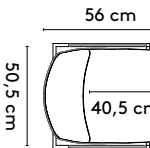

1 **Frame****Burkhard
Vogtherr**

2000 - 2024

2 **Standard**FrameFrame XLFrame IIFrame II XLFrame bench

150 x 60 x 76 cm
180 x 60 x 76 cm
210 x 60 x 76 cm
240 x 60 x 76 cm

LV 150/180/210/240 cm
LH 150/180/210/240 cm

RV 150/180/210/240 cm
RH 150/180/210/240 cm

3 **Materials**

Seat: upholstered (fabric, leather, fabric Celia only for Frame Friendly) or oak (veneer, only available for Frame, not Frame II)
Frame: mat chrome, epoxy fine texture on steel (Frame Friendly only in black)