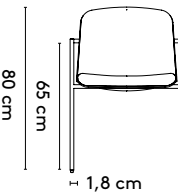

1 **Frame****Burkhard
Vogtherr**

2000 - 2024

2 **Standard**FrameFrame XLFrame IIFrame II XLFrame bench

150 x 60 x 76 cm
180 x 60 x 76 cm
210 x 60 x 76 cm
240 x 60 x 76 cm

LV 150/180/210/240 cm
LH 150/180/210/240 cm

RV 150/180/210/240 cm
RH 150/180/210/240 cm

3 **Materials**

Seat: upholstered (fabric, leather, fabric Celia only for Frame Friendly) or oak (veneer, only available for Frame, not Frame II)
Frame: mat chrome, epoxy fine texture on steel (Frame Friendly only in black)