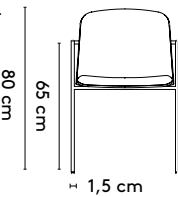

1 **Frame****Burkhard
Vogtherr**

2000 - 2024

2 **Standard**FrameFrame XLFrame IIFrame II XLFrame bench

150 x 60 x 76 cm
180 x 60 x 76 cm
210 x 60 x 76 cm
240 x 60 x 76 cm

LV 150/180/210/240 cm
LH 150/180/210/240 cm

RV 150/180/210/240 cm
RH 150/180/210/240 cm

3 **Materials**

Seat: upholstered (fabric, leather, fabric Celia only for Frame Friendly) or oak (veneer, only available for Frame, not Frame II)
Frame: mat chrome, epoxy fine texture on steel (Frame Friendly only in black)