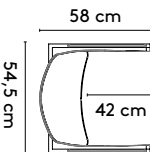

1 **Frame****Burkhard
Vogtherr**

2000 - 2024

2 **Standard**FrameFrame XLFrame IIFrame II XLFrame bench

150 x 60 x 76 cm
180 x 60 x 76 cm
210 x 60 x 76 cm
240 x 60 x 76 cm

LV 150/180/210/240 cm
LH 150/180/210/240 cm

RV 150/180/210/240 cm
RH 150/180/210/240 cm

3 **Materials**

Seat: upholstered (fabric, leather, fabric Celia only for Frame Friendly) or oak (veneer, only available for Frame, not Frame II)
Frame: mat chrome, epoxy fine texture on steel (Frame Friendly only in black)