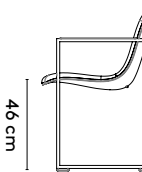

1 **Frame****Burkhard
Vogtherr**

2000 - 2024

2 **Standard**FrameFrame XLFrame IIFrame II XLFrame bench

150 x 60 x 76 cm
180 x 60 x 76 cm
210 x 60 x 76 cm
240 x 60 x 76 cm

LV 150/180/210/240 cm
LH 150/180/210/240 cm

RV 150/180/210/240 cm
RH 150/180/210/240 cm

3 **Materials**

Seat: upholstered (fabric, leather, fabric Celia only for Frame Friendly) or oak (veneer, only available for Frame, not Frame II)
Frame: mat chrome, epoxy fine texture on steel (Frame Friendly only in black)