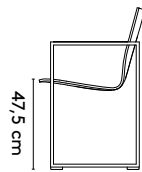

1 **Frame****Burkhard
Vogtherr**

2000 - 2024

2 **Standard**FrameFrame XLFrame IIFrame II XLFrame bench

150 x 60 x 76 cm
180 x 60 x 76 cm
210 x 60 x 76 cm
240 x 60 x 76 cm

LV 150/180/210/240 cm
LH 150/180/210/240 cm

RV 150/180/210/240 cm
RH 150/180/210/240 cm

3 **Materials**

Seat: upholstered (fabric, leather, fabric Celia only for Frame Friendly) or oak (veneer, only available for Frame, not Frame II)
Frame: mat chrome, epoxy fine texture on steel (Frame Friendly only in black)