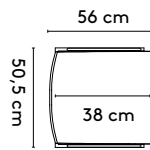

1 **Frame****Burkhard
Vogtherr**

2000 - 2024

2 **Standard**FrameFrame XLFrame IIFrame II XLFrame bench

150 x 60 x 76 cm
180 x 60 x 76 cm
210 x 60 x 76 cm
240 x 60 x 76 cm

LV 150/180/210/240 cm
LH 150/180/210/240 cm

RV 150/180/210/240 cm
RH 150/180/210/240 cm

3 **Materials**

Seat: upholstered (fabric, leather, fabric Celia only for Frame Friendly) or oak (veneer, only available for Frame, not Frame II)
Frame: mat chrome, epoxy fine texture on steel (Frame Friendly only in black)