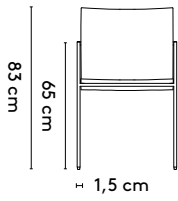

1 **Frame****Burkhard
Vogtherr**

2000 - 2024

2 **Standard**FrameFrame XLFrame IIFrame II XLFrame bench

150 x 60 x 76 cm
180 x 60 x 76 cm
210 x 60 x 76 cm
240 x 60 x 76 cm

LV 150/180/210/240 cm
LH 150/180/210/240 cm

RV 150/180/210/240 cm
RH 150/180/210/240 cm

3 **Materials**

Seat: upholstered (fabric, leather, fabric Celia only for Frame Friendly) or oak (veneer, only available for Frame, not Frame II)
Frame: mat chrome, epoxy fine texture on steel (Frame Friendly only in black)