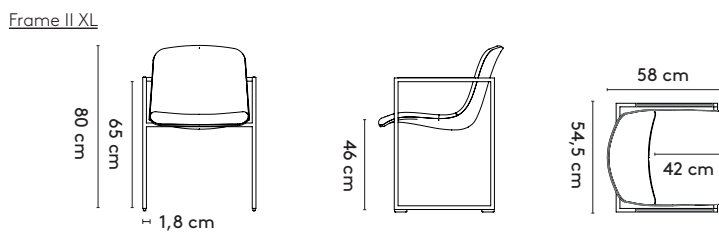

product

designer

year

1 Frame

Burkhard Vogtherr

2000 - 2022

2 Standard

3 Materials