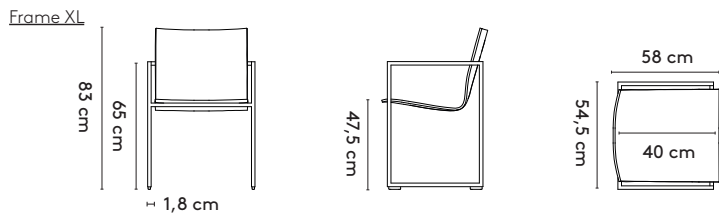

product

designer

year

1 Frame

Burkhard Vogtherr

2000 - 2022

2 Standard

3 Materials