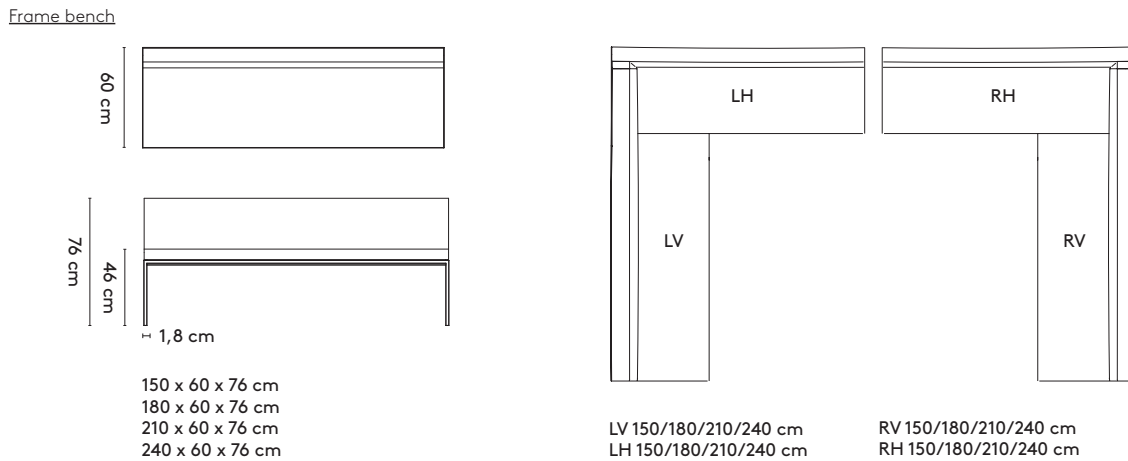

product

designer

year

1 Frame

Burkhard Vogtherr

2000 - 2022

2 Standard

3 Materials