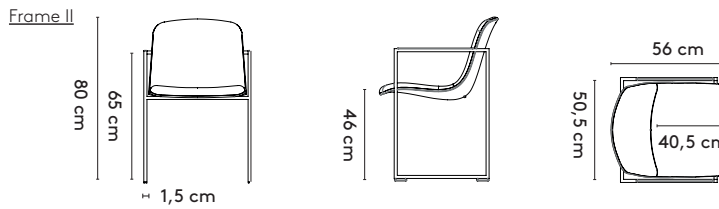

product

designer

year

1 Frame

Burkhard Vogtherr

2000 - 2022

2 Standard

3 Materials