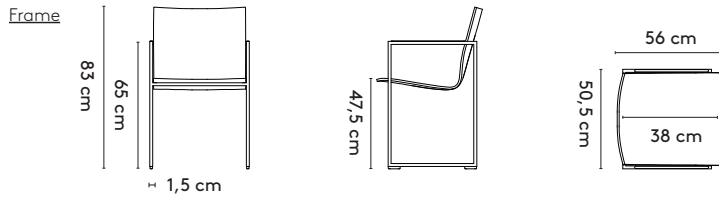

product

designer

year

1 Frame

Burkhard Vogtherr

2000 - 2022

2 Standard

3 Materials