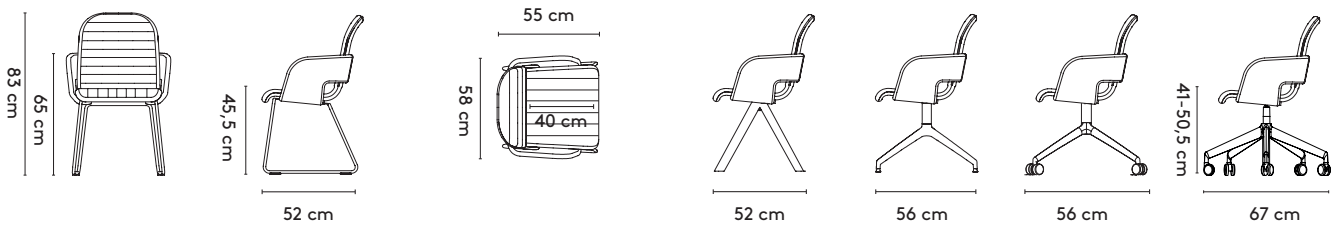

Flux 2

3

Materials

Seat (and arm rests): upholstered (fabric, leather)

Frame:

A. Cantilever: epoxy fine texture on steel

H. 4 legs (fixed, swivel): oak (solid)

C. 4 feet central base (swivel, swivel with auto-return) on feet: polished aluminum, epoxy fine texture on aluminum

D. 4 feet central base (fixed) on castors: polished aluminum, epoxy fine texture on aluminum

E. 5 feet central base (swivel, height adjustable) on castors: polished aluminum, epoxy fine texture on aluminum

Materialen

Zitting (en armleuningen): gestoffeerd (stof, leder)

Onderstel:

A. Slede: epoxy fine texture op staal

H. 4 poten (vast of draaibaar): eiken (massief)

C. 4 teens centrale voet (draaibaar, draaibaar met auto return) op pootjes: gepolijst aluminium, epoxy fine texture op aluminium

D. 4 teens centrale voet (vast) op wielen: gepolijst aluminium, epoxy fine texture op aluminium

E. 5 teens centrale voet (draaibaar met gasveer) op wielen: gepolijst aluminium, epoxy fine texture op aluminium

Materialien

Sitz (und Armlehnen): gepolstert (Stoff, Leder)

Untergestell:

A. Kufen: Epoxy fine texture auf Stahl

H. 4 Beine (fest oder drehbar): Eiche (Massiv)

C. 4 Bein Zentralfuss (drehbar, drehbar mit Auto-return) auf Füße: poliertes Aluminium, Epoxy fine texture auf Aluminium

D. 4 Bein Zentralfuss (fest) auf Rollen: poliertes Aluminium, Epoxy fine texture auf Aluminium

E. 5 Bein Zentralfuss (drehbar mit Gasfeder) auf Rollen: poliertes Aluminium, Epoxy fine texture auf Aluminium

4

Finishes

All Arco colors and finishes for the mentioned materials

Afwerkingen

Alle Arco kleuren en lakafwerkingen voor de genoemde materialen

Ausführungen

Alle Arco Farben und Ausführungen für die genannten Materialien

5

Additional information

-

Aanvullende informatie

-

Weitere Informationen

-