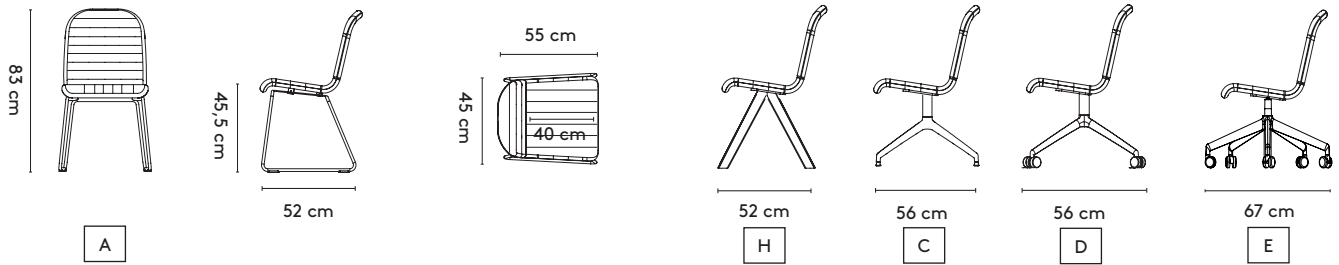

1 **Flux**

**Jorre
van Ast**

2014

2 **Standard**

Flux 1