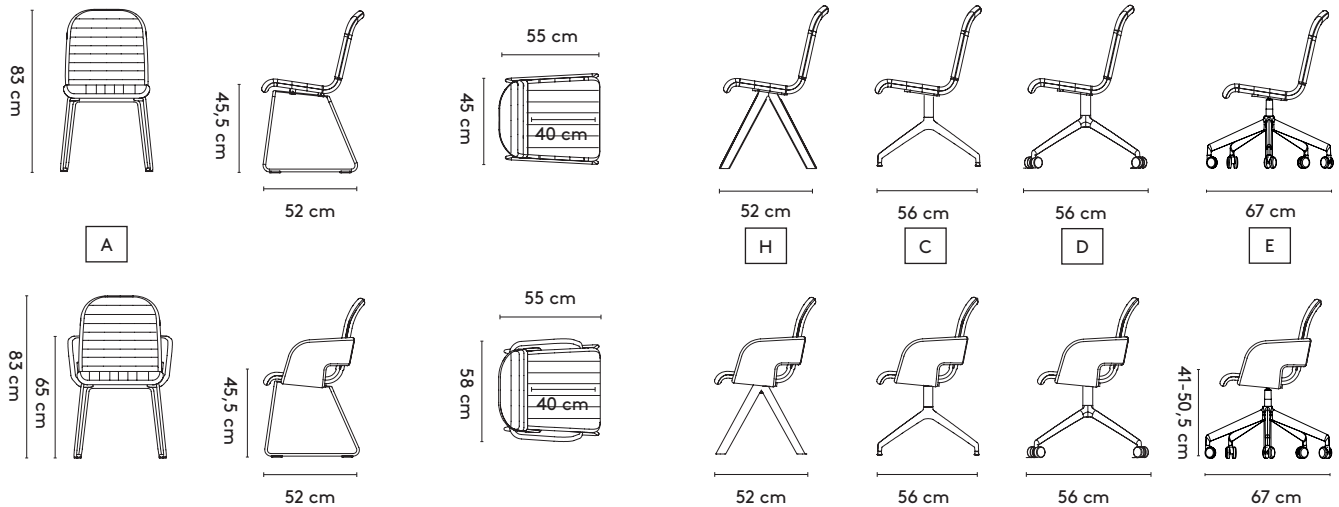

1 **Flux**

**Jorre
van Ast**

2014

2 **Standard**

3 **Materials**

Seat (and arm rests): upholstered (fabric, leather)

Frame:

A. Cantilever: shining chrome, stainless steel optic, epoxy lacquer on steel, epoxy fine texture on steel

H. 4 legs (fixed, swivel): oak (solid)

C. 4 feet central base (swivel, swivel with auto-return) on feet: polished aluminum, epoxy lacquer on aluminum, epoxy fine texture on aluminum

D. 4 feet central base (fixed) on castors: polished aluminum, epoxy lacquer on aluminum, epoxy fine texture on aluminum

E. 5 feet central base (swivel, height adjustable) on castors: polished aluminum, epoxy lacquer on aluminum, epoxy fine texture on aluminum

Materialen

Zitting (en armleuningen): gestoffeerd (stof, leder)

Onderstel:

A. Slede: hoogglanschrom, rvs optiek, epoxylak op staal, epoxy fine texture op staal

H. 4 poten (vast of draaibaar): eiken (massief)

C. 4 teens centrale voet (draaibaar, draaibaar met auto return) op pootjes: gepolijst aluminium, epoxylak op aluminium, epoxy fine texture op aluminium

D. 4 teens centrale voet (vast) op wielen: gepolijst aluminium, epoxylak op aluminium, epoxy fine texture op aluminium

E. 5 teens centrale voet (draaibaar met gasveer) op wielen: gepolijst aluminium, epoxylak op aluminium, epoxy fine texture op aluminium

Materialien

Sitz (und Armlehnen): gepolstert (Stoff, Leder)

Untergestell:

A. Kufen: Hochglanzchrom, Edelstahl Optik, Epoxylack auf Stahl, Epoxy fine texture auf Stahl

H. 4 Beine (fest oder drehbar): Eiche (Massiv)

C. 4 Bein Zentralfuss (drehbar, drehbar mit Auto-return) auf Füße: poliertes Aluminium, Epoxylack auf Aluminium, Epoxy fine texture auf Aluminium

D. 4 Bein Zentralfuss (fest) auf Rollen: poliertes Aluminium, Epoxylack auf Aluminium, Epoxy fine texture auf Aluminium

E. 5 Bein Zentralfuss (drehbar mit Gasfeder) auf Rollen: poliertes Aluminium, Epoxylack auf Aluminium, Epoxy fine texture auf Aluminium

4 **Finishes**

All Arco colors and finishes for the mentioned materials

Afwerkingen

Alle Arco kleuren en lakafwerkingen voor de genoemde materialen

Ausführungen

Alle Arco Farben und Ausführungen für die genannten Materialien

5 **Additional information**

Arm rests in different color (same fabric) optional

Aanvullende informatie

Armleuningen in andere kleur (zelfde stof) mogelijk

Weitere Informationen

Armlehnen in andere Farbe (gleiche Stoff) möglich