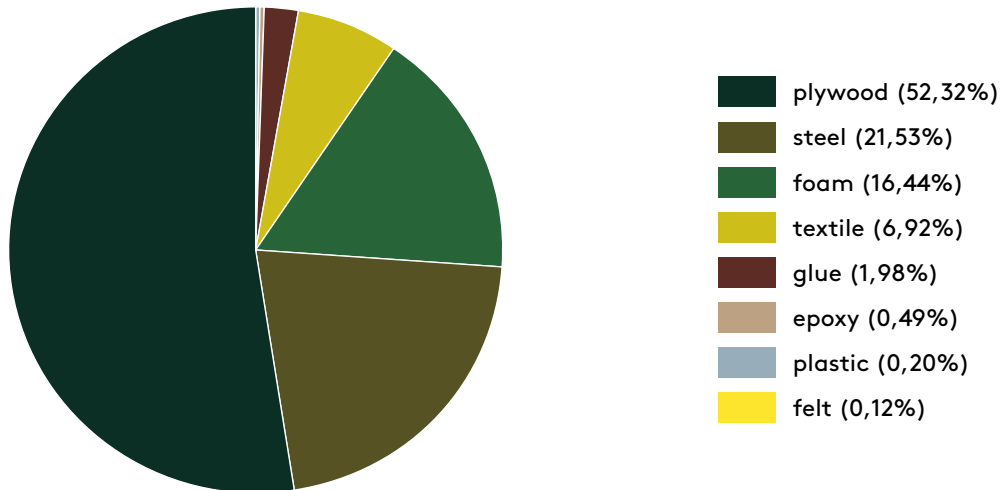

PRODUCT ECO PASSPORT

MATERIALS (PERCENTAGE BY WEIGHT)

Based on: Ease A | 10 kg

CERTIFICATES

Within Arco's leather collection there are Reach or Blaue Engel certified leathers. Our fabric suppliers also offer a wide range of certified fabrics.