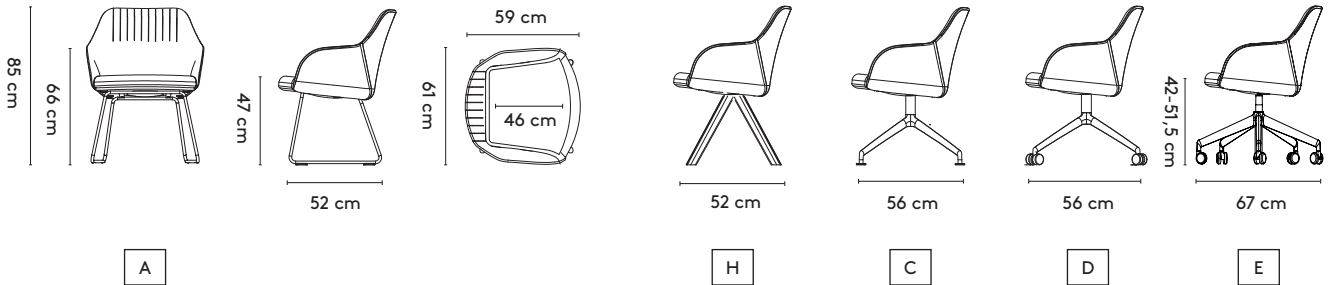

product

designer

year

1 Ease

Burkhard Vogtherr & Jonathan Prestwich

2013

2 Standard

3 Materials

Seat: upholstered (fabric, leather)
Frame:
A. Cantilever: epoxy fine texture on steel
H. 4 legs (fixed, swivel): oak (solid)

C. 4 feet central base (swivel) on feet: polished aluminum, epoxy fine texture on aluminum

D. 4 feet central base (fixed) on castors: polished aluminum, epoxy fine texture on aluminum

E. 5 feet central base (swivel, height adjustable) on castors: polished aluminum, epoxy fine texture on aluminum

Materialen

Kuip: gestoffeerd (stof, leer)
Onderstel:
A. Slede: epoxy fine texture op staal

H. 4 poten (vast of draaibaar): eiken (massief)

C. 4 teens centrale voet (draaibaar) op pootjes: gepolijst aluminium, epoxy fine texture op aluminium

D. 4 teens centrale voet (vast) op wielen: gepolijst aluminium, epoxy fine texture op aluminium

E. 5 teens centrale voet (draaibaar met gasveer) op wielen: gepolijst aluminium, epoxy fine texture op aluminium

Materialien

Sitzschale: gepolstert (Stoff, Leder)
Untergestell:
A. Kufen: Epoxy fine texture auf Stahl

H. 4 Beine (fest oder drehbar): Eiche (Massiv)

C. 4 Bein Zentralfuss (drehbar) auf Füße: poliertes Aluminium, Epoxy fine texture auf Aluminium

D. 4 Bein Zentralfuss (fest) auf Rollen: poliertes Aluminium, Epoxylack auf Aluminium, Epoxy fine texture auf Aluminium

E. 5 Bein Zentralfuss (drehbar mit Gasfeder) auf Rollen: poliertes Aluminium, Epoxylack auf Aluminium, Epoxy fine texture auf Aluminium

4 Finishes

All Arco colors and only N- or P-lacquer finishes for the mentioned materials

Afwerkingen

Alle Arco kleuren en alleen N- of P-lak voor de genoemde materialen

Ausführungen

Alle Arco Farben und nur N- oder P-lack Ausführungen für die genannte Materialien

5 Additional information

Aanvullende informatie

Weitere Informationen