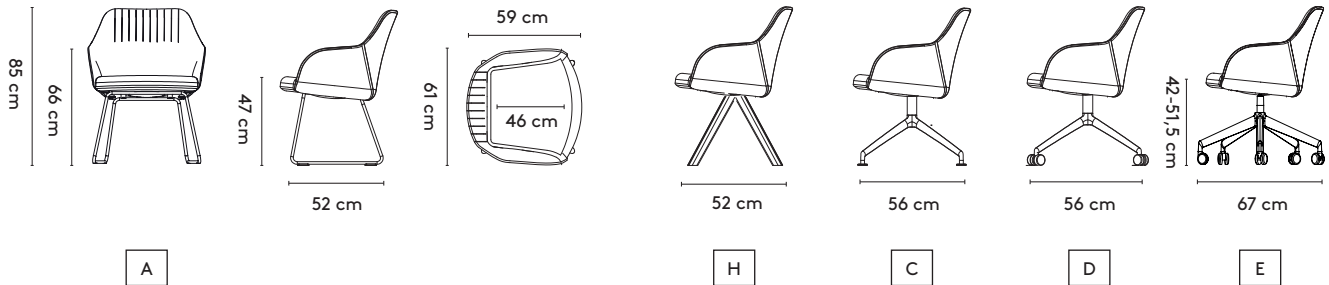

product

designer

year

1 **Ease**

**Burkhard
Vogtherr &
Jonathan
Prestwich**

2013

2 **Standard**

3 **Materials**

Seat: upholstered (fabric, leather)
Frame:
A. Cantilever: shining chrome, stainless steel optic, epoxy lacquer on steel, epoxy fine texture on steel

H. 4 legs (fixed, swivel): oak (solid)

C. 4 feet central base (swivel) on feet: polished aluminum, epoxy lacquer on aluminum, epoxy fine texture on aluminum

D. 4 feet central base (fixed) on castors: polished aluminum, epoxy lacquer on aluminum, epoxy fine texture on aluminum

E. 5 feet central base (swivel, height adjustable) on castors: polished aluminum, epoxy lacquer on aluminum, epoxy fine texture on aluminum

Materialen

Kuip: gestoffeerd (stof, leer)
Onderstel:
A. Slede: hoogglans chroom, rvs optiek, epoxylak op staal, epoxy fine texture op staal

H. 4 poten (vast of draaibaar): eiken (massief)

C. 4 teens centrale voet (draaibaar) op pootjes: gepolijst aluminium, epoxylak op aluminium, epoxy fine texture op aluminium

D. 4 teens centrale voet (vast) op wielen: gepolijst aluminium, epoxylak op aluminium, epoxy fine texture op aluminium

E. 5 teens centrale voet (draaibaar met gasveer) op wielen: gepolijst aluminium, epoxylak op aluminium, epoxy fine texture op aluminium

Materialien

Sitzschale: gepolstert (Stoff, Leder)
Untergestell:
A. Kufen : Hochglanzchrom, Edelstahl Optik, Epoxylack auf Stahl, Epoxy fine texture auf Stahl

H. 4 Beine (fest oder drehbar): Eiche (Massiv)

C. 4 Bein Zentralfuss (drehbar) auf Füße: poliertes Aluminium, Epoxylack auf Aluminium, Epoxy fine texture auf Aluminium

D. 4 Bein Zentralfuss (fest) auf Rollen: poliertes Aluminium, Epoxylack auf Aluminium, Epoxy fine texture auf Aluminium

E. 5 Bein Zentralfuss (drehbar mit Gasfeder) auf Rollen: poliertes Aluminium, Epoxylack auf Aluminium, Epoxy fine texture auf Aluminium

4 **Finishes**

All Arco colors and finishes for the mentioned materials

Afwerkingen

Alle Arco kleuren en lakafwerkingen voor de genoemde materialen

Ausführungen

Alle Arco Farben und Ausführungen für die genannten Materialien

5 **Additional information**

Seat in different color (same fabric) optional

Aanvullende informatie

Zitting in andere kleur (zelfde stof) mogelijk

Weitere Informationen

Sitz in einer anderen Farbe (gleiche Stoff) möglich