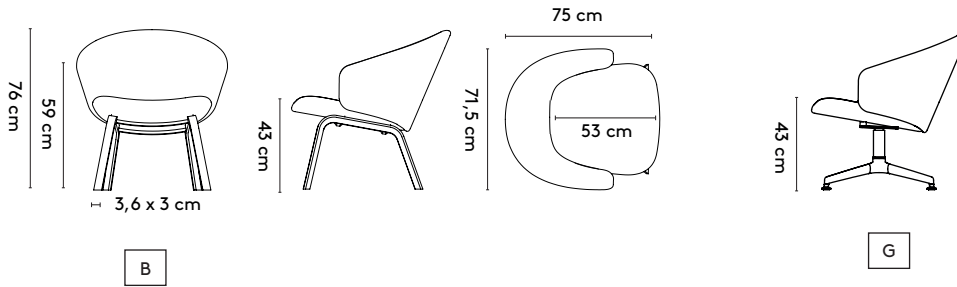

product

designer

year

1 Close Lounge

Gudmundur Ludvik

2018

2 Standard

3 Materials

Seat: fabric or leather

Frame:

B. beech laminate with oak top layer

G. 4 feet central base (swivel) on feet: polished aluminum, epoxy lacquer on aluminum, epoxy fine texture on aluminum

Materialen

Kuip: stof of leder

Onderstel:

B. beuken laminaat met eiken toplaag

G. 4 teens centrale voet (draaibaar) op pootjes: gepolijst aluminium, epoxylak op aluminium, epoxy fine texture op aluminium

Materialien

Sitz: Stoff oder Leder

Untergestell:

B. Buche Laminat mit Eiche Oberbeschichtung

G. 4 Bein Zentralfuss (drehbar) auf Füße: poliertes Aluminium, Epoxylack auf Aluminium, Epoxy fine texture auf Aluminium

4 Finishes

All Arco colors and finishes for the mentioned materials

Afwerkingen

Alle Arco kleuren en lakafwerkingen voor de genoemde materialen

Ausführungen

Alle Arco Farben und Ausführungen für die genannte Materialien

5 Additional information

Seat in different material optional (fabric or leather)

Aanvullende informatie

Zitting in ander materiaal mogelijk (stof of leder)

Weitere Informationen

Sitz in einer anderen Material möglich (Stoff oder Leder)