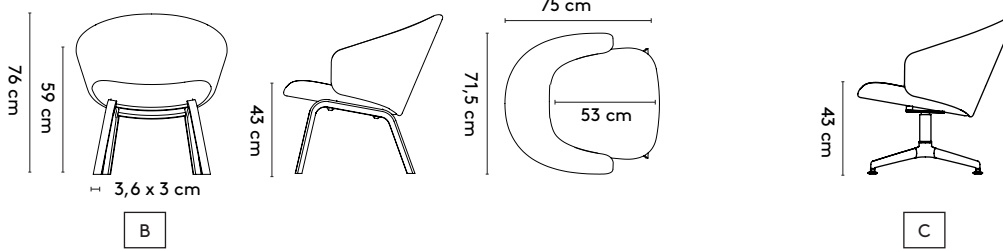

Close lounge