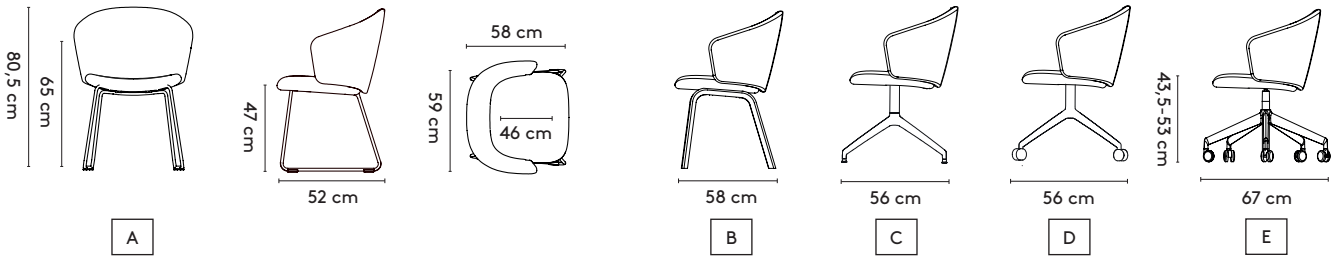

1 **Close**

**Gudmundur
Ludvik**

2016-2018

2 **Standard**

Close 1

Close 2

Close lounge

Close barstool

Close bench

Close bench connected

130 x 58 x 82 cm
185 x 58 x 82 cm
240 x 58 x 82 cm

316 x 58 x 82 cm (6 legs)
426 x 58 x 82 cm (6 legs)