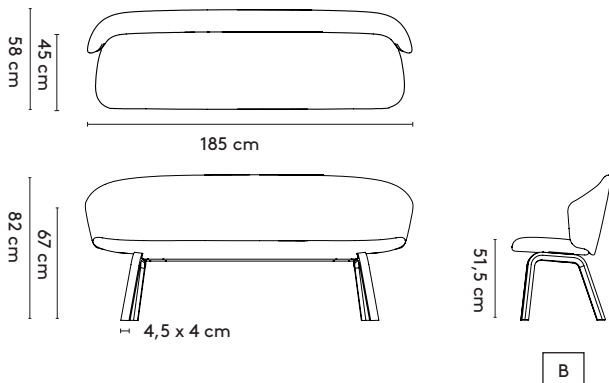

1 **Close**

**Gudmundur
Ludvik**

2016-2018

2 **Standard**

Close 1

Close 2

Close lounge

Close barstool

Close bench

Close bench connected

130 x 58 x 82 cm
185 x 58 x 82 cm
240 x 58 x 82 cm

316 x 58 x 82 cm (6 legs)
426 x 58 x 82 cm (6 legs)

product

designer

year

1 Close

D. 4 feet central base (fixed) on castors: polished aluminum, epoxy fine texture on aluminum

E. 5 feet central base (swivel, height adjustable) on castors: polished aluminum, epoxy fine texture on aluminum