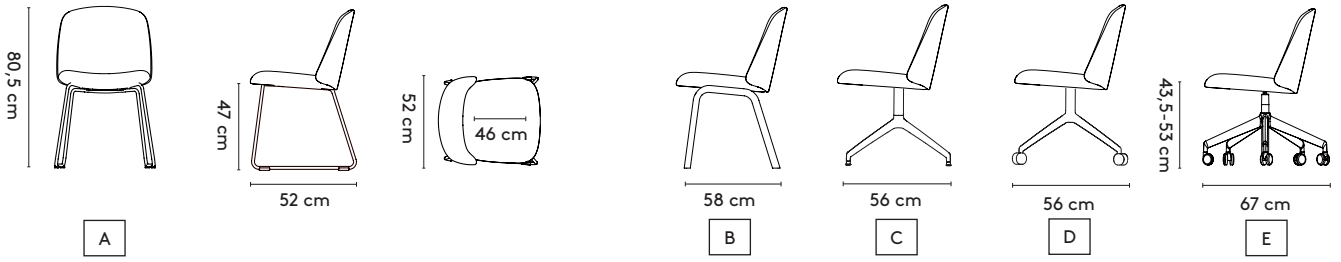

1 **Close**

**Gudmundur
Ludvik**

2016-2018

2 **Standard**

Close 1