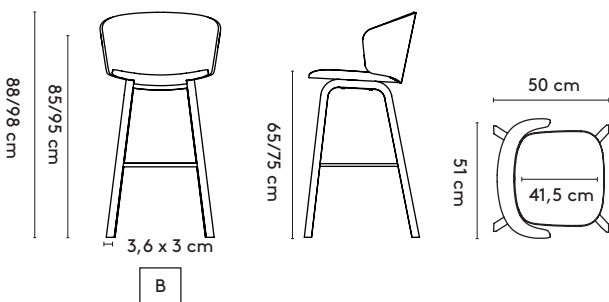

Close bench

Close bench connected

130 x 58 x 82 cm
185 x 58 x 82 cm
240 x 58 x 82 cm

316 x 58 x 82 cm (6 legs)
426 x 58 x 82 cm (6 legs)

product

designer

year

1 Close

D. 4 feet central base (fixed) on castors: polished aluminum, epoxy fine texture on aluminum

E. 5 feet central base (swivel, height adjustable) on castors: polished aluminum, epoxy fine texture on aluminum