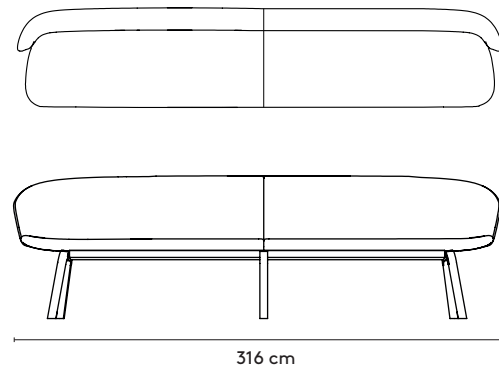

1 **Close**

**Gudmundur
Ludvik**

2016-2018

2 **Standard**

Close 1

Close 2

Close lounge

Close barstool

Close bench

Close bench connected

130 x 58 x 82 cm
185 x 58 x 82 cm
240 x 58 x 82 cm

316 x 58 x 82 cm (6 legs)
426 x 58 x 82 cm (6 legs)

product

designer

year

1 Close

Gudmundur Ludvik

2016-2018

3 Materials

Seat: fabric or leather

Frame:

A. cantilever: epoxy fine texture on aluminum

B. beech laminate with oak top layer

C. 4 feet central base (swivel) on feet: polished aluminum, epoxy fine texture on aluminum

D. 4 feet central base (fixed) on castors: polished aluminum, epoxy fine texture on aluminum

E. 5 feet central base (swivel, height adjustable) on castors: polished aluminum, epoxy fine texture on aluminum