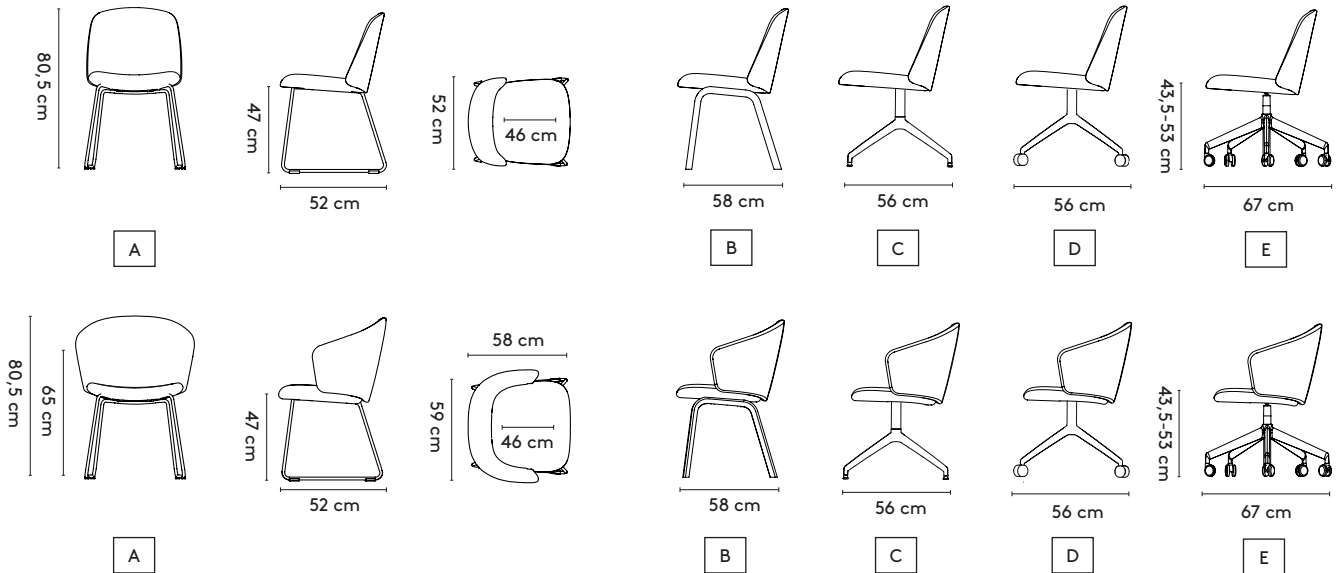

product

designer

year

1 Close

Gudmundur Ludvik

2016-2018

2 Standard

3 Materials

Seat: fabric or leather

Frame:

A. cantilever: epoxy fine texture (standard in RAL9005 or RAL9010) on aluminum

B. beech laminate with oak top layer

C. 4 feet central base (swivel) on feet: polished aluminum, epoxy lacquer on aluminum, epoxy fine texture on aluminum

D. 4 feet central base (fixed) on castors: polished aluminum, epoxy lacquer on aluminum, epoxy fine texture on aluminum

E. 5 feet central base (swivel, height adjustable) on castors: polished aluminum, epoxy lacquer on aluminum, epoxy fine texture on aluminum

Materialen

Kuip: stof of leder

Onderstel:

A. slede: epoxy fine texture (standaard in RAL9005 of RAL9010) op aluminium

B. beuken laminaat met eiken toplaag

C. 4 teens centrale voet (draaibaar) op pootjes: gepolijst aluminium, epoxy lak op aluminium, epoxy fine texture op aluminium

D. 4 teens centrale voet (vast) op wielen: gepolijst aluminium, epoxy lak op aluminium, epoxy fine texture op aluminium

E. 5 teens centrale voet (draaibaar met gasveer) op wielen: gepolijst aluminium, epoxy lak op aluminium, epoxy fine texture op aluminium

Materialien

Sitz: Stoff oder Leder

Untergestell:

A. Kufen: Epoxy fine texture (standard in RAL9005 oder RAL9010) auf Aluminium

B. Buche Laminat mit Eiche Oberbeschichtung

C. 4 Bein Zentralfuss (drehbar) auf Füße: poliertes Aluminium, Epoxylack auf Aluminium, Epoxy fine texture auf Aluminium

D. 4 Bein Zentralfuss (fest) auf Rollen: poliertes Aluminium, Epoxylack auf Aluminium, Epoxy fine texture auf Aluminium

E. 5 Bein Zentralfuss (drehbar mit Gasfeder) auf Rollen: poliertes Aluminium, Epoxylack auf Aluminium, Epoxy fine texture auf Aluminium

4 Finishes

All Arco colors and finishes for the mentioned materials

Afwerkingen

Alle Arco kleuren en lakafwerkingen voor de genoemde materialen

Ausführungen

Alle Arco Farben und Ausführungen für die genannte Materialien

5 Additional information

Seat in different material optional (fabric or leather)

Aanvullende informatie

Zitting in ander materiaal mogelijk (stof of leder)

Weitere Informationen

Sitz in einer anderen Material möglich (stoff oder Leder)