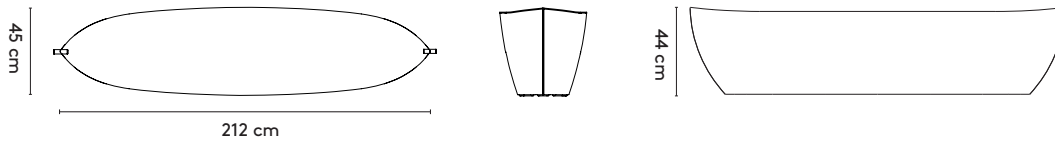

product

designer

year

1 **Arc**

**Bertjan  
Pot**

**2008**

---

2 **Standard**