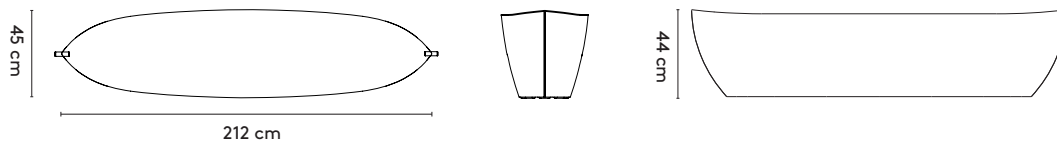

product

designer

year

1 **Arc**

**Bertjan
Pot**

2008

2 **Standard**

3 **Materials**