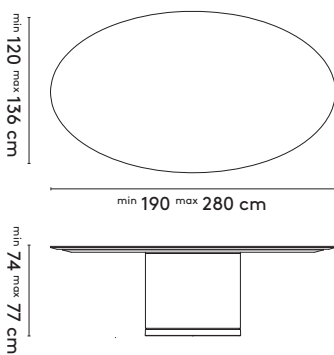

210 x 128 x 75 cm
 240 x 136 x 75 cm
 280 x 136 x 75 cm

Spazio ellipse 2

190(249) x 128 x 75 cm
 210(269) x 128 x 75 cm
 240(299) x 128 x 75 cm

2b Tailoring

Spazio ellipse 1

3 Materials

Top: oak or walnut (solid), oak smoked (solid), oak (veneer)
Extension leaf: oak or walnut (duramas), oak (veneer)
Column: oak or walnut (veneer), color lacquer on mdf
Base: color lacquer on concrete