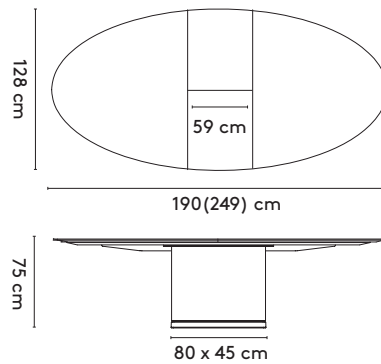

210 x 128 x 75 cm
 240 x 136 x 75 cm
 280 x 136 x 75 cm

Spazio ellipse 2

190(249) x 128 x 75 cm
 210(269) x 128 x 75 cm
 240(299) x 128 x 75 cm

2b Tailoring

Spazio ellipse 1

3 Materials

Top: oak or walnut (solid), oak smoked (solid), oak (veneer)
Extension leaf: oak or walnut (duramas), oak (veneer)
Column: oak or walnut (veneer), color lacquer on mdf
Base: color lacquer on concrete