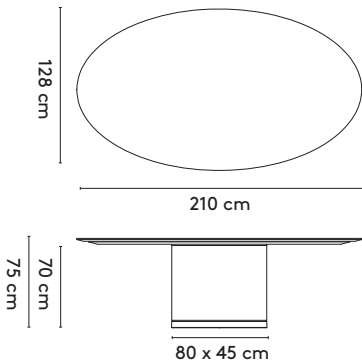

210 x 128 x 75 cm
 240 x 136 x 75 cm
 280 x 136 x 75 cm

Spazio ellipse 2

190(249) x 128 x 75 cm
 210(269) x 128 x 75 cm
 240(299) x 128 x 75 cm

2b Tailoring

Spazio ellipse 1

3 Materials

Top: oak or walnut (solid), oak smoked (solid), oak (veneer)
Extension leaf: oak or walnut (duramas), oak (veneer)
Column: oak or walnut (veneer), color lacquer on mdf
Base: color lacquer on concrete