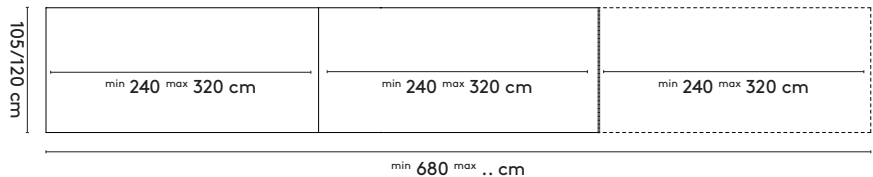

product

designer

year

1 Slim +

Bertjan Pot

2011 - 2018

2a Standard

- 240 x 105 x 75 cm
- 280 x 105 x 75 cm
- 320 x 105 x 75 cm
- 360 x 105 x 75 cm

- Slim+ High**
 200 x 60/90 x 105 cm
 240 x 60/90 x 105 cm
 280 x 90 x 105 cm

- Slim+ Round**
 Ø 160 x 75 cm (3 legs)
 Ø 200 x 75 cm (4 legs)

- Slim+ connected**
 480 x 105 x 75 cm
 560 x 105 x 75 cm
 640 x 105 x 75 cm
 720 x 105 x 75 cm
- 480 x 120 x 75 cm*
 560 x 120 x 75 cm*
 640 x 120 x 75 cm*

2b Tailoring

- min 36 max 75 cm
- Ø 128-160 cm (3 legs)
 Ø 161-200 cm (4 legs)

product

designer

year

1 Slim +

Bertjan Pot

2011 - 2018