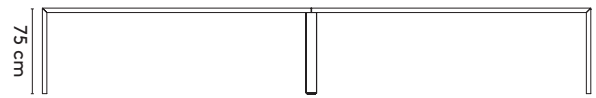

product

designer

year

1 Slim +

Bertjan Pot

2011 - 2018

2a Standard

- 240 x 105 x 75 cm
- 280 x 105 x 75 cm
- 320 x 105 x 75 cm
- 360 x 105 x 75 cm

- Slim+ High**
 200 x 60/90 x 105 cm
 240 x 60/90 x 105 cm
 280 x 90 x 105 cm

- Slim+ Round**
 Ø 160 x 75 cm (3 legs)
 Ø 200 x 75 cm (4 legs)

- Slim+ connected**
 480 x 105 x 75 cm
 560 x 105 x 75 cm
 640 x 105 x 75 cm
 720 x 105 x 75 cm
- 480 x 120 x 75 cm*
 560 x 120 x 75 cm*
 640 x 120 x 75 cm*

2b Tailoring

- min 36 max 75 cm
- Ø 128-160 cm (3 legs)
 Ø 161-200 cm (4 legs)

product

designer

year

1 Slim +

Bertjan Pot

2011 - 2018