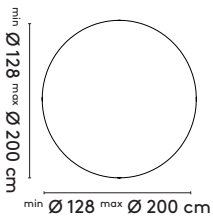

product

designer

year

1 Slim +

Bertjan Pot

2011 - 2018

2a Standard

- 240 x 105 x 75 cm
- 280 x 105 x 75 cm
- 320 x 105 x 75 cm
- 360 x 105 x 75 cm

- Slim+ High**
 200 x 60/90 x 105 cm
 240 x 60/90 x 105 cm
 280 x 90 x 105 cm

- Slim+ Round**
 Ø 160 x 75 cm (3 legs)
 Ø 200 x 75 cm (4 legs)

- Slim+ connected**
 480 x 105 x 75 cm
 560 x 105 x 75 cm
 640 x 105 x 75 cm
 720 x 105 x 75 cm
- 480 x 120 x 75 cm*
 560 x 120 x 75 cm*
 640 x 120 x 75 cm*

2b Tailoring

- min 36 max 75 cm
- Ø 128-160 cm (3 legs)
 Ø 161-200 cm (4 legs)

product

designer

year

1 Slim +

Bertjan Pot

2011 - 2018