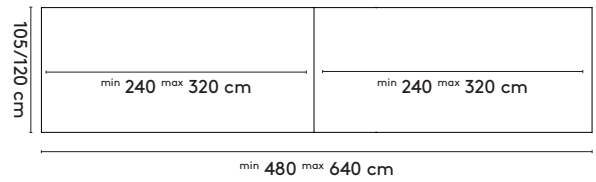

product

designer

year

1 Slim +

Bertjan Pot

2011 - 2018

2a Standard

- 240 x 105 x 75 cm
- 280 x 105 x 75 cm
- 320 x 105 x 75 cm
- 360 x 105 x 75 cm

- Slim+ High**
 200 x 60/90 x 105 cm
 240 x 60/90 x 105 cm
 280 x 90 x 105 cm

- Slim+ Round**
 Ø 160 x 75 cm (3 legs)
 Ø 200 x 75 cm (4 legs)

- Slim+ connected**
 480 x 105 x 75 cm
 560 x 105 x 75 cm
 640 x 105 x 75 cm
 720 x 105 x 75 cm
- 480 x 120 x 75 cm*
 560 x 120 x 75 cm*
 640 x 120 x 75 cm*

2b Tailoring

- min 36 max 75 cm
- Ø 128-160 cm (3 legs)
 Ø 161-200 cm (4 legs)

product

designer

year

1 Slim +

Bertjan Pot

2011 - 2018