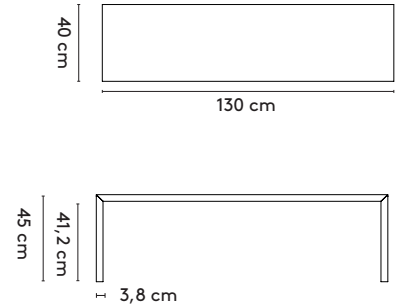

70 x 105 x 75 cm 320 x 105 x 75 cm
 240 x 105 x 75 cm 360 x 105 x 75 cm
 280 x 105 x 75 cm

Slim+ rectangular high

200 x 60/90 x 105 cm
 240 x 60/90 x 105 cm
 280 x 90 x 105 cm

Slim+ bench

130 x 40 x 45
 150 x 40 x 45
 200 x 40 x 45
 240 x 40 x 45

Slim+ flex

70 x 105 x 75 cm

Slim+ round

Ø 160 x 75 cm (3 legs)
 Ø 200 x 75 cm (4 legs)

Slim+ connected

480 x 105/120 x 75 cm
 560 x 105/120 x 75 cm

640 x 105/120 x 75 cm
 720 x 105/120 x 75 cm

2b Tailoring

Slim+ rectangular

Slim+ rectangular high

Slim+ bench

Slim+ round

Ø 128-160 cm (3 legs)
 Ø 161-200 cm (4 legs)

Slim+ connected

product

designer