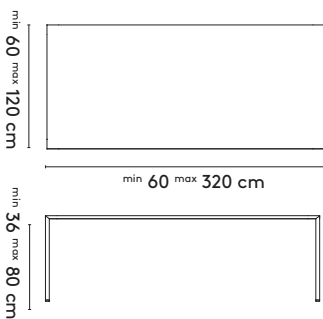

70 x 105 x 75 cm 320 x 105 x 75 cm
 240 x 105 x 75 cm 360 x 105 x 75 cm
 280 x 105 x 75 cm

Slim+ rectangular high

200 x 60/90 x 105 cm
 240 x 60/90 x 105 cm
 280 x 90 x 105 cm

Slim+ bench

130 x 40 x 45
 150 x 40 x 45
 200 x 40 x 45
 240 x 40 x 45

Slim+ flex

70 x 105 x 75 cm

Slim+ round

Ø 160 x 75 cm (3 legs)
 Ø 200 x 75 cm (4 legs)

Slim+ connected

480 x 105/120 x 75 cm
 560 x 105/120 x 75 cm

640 x 105/120 x 75 cm
 720 x 105/120 x 75 cm

2b Tailoring

Slim+ rectangular

Slim+ rectangular high

Slim+ bench

Slim+ round

Ø 128-160 cm (3 legs)
 Ø 161-200 cm (4 legs)

Slim+ connected

product

designer