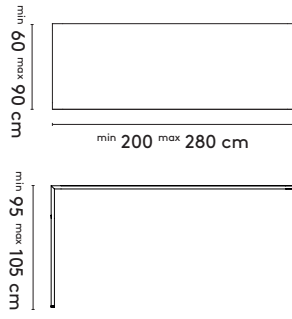

70 x 105 x 75 cm 320 x 105 x 75 cm
 240 x 105 x 75 cm 360 x 105 x 75 cm
 280 x 105 x 75 cm

Slim+ rectangular high

200 x 60/90 x 105 cm
 240 x 60/90 x 105 cm
 280 x 90 x 105 cm

Slim+ bench

130 x 40 x 45
 150 x 40 x 45
 200 x 40 x 45
 240 x 40 x 45

Slim+ flex

70 x 105 x 75 cm

Slim+ round

Ø 160 x 75 cm (3 legs)
 Ø 200 x 75 cm (4 legs)

Slim+ connected

480 x 105/120 x 75 cm
 560 x 105/120 x 75 cm

640 x 105/120 x 75 cm
 720 x 105/120 x 75 cm

2b Tailoring

Slim+ rectangular

Slim+ rectangular high

Slim+ bench

Slim+ round

Ø 128-160 cm (3 legs)
 Ø 161-200 cm (4 legs)

Slim+ connected

product

designer