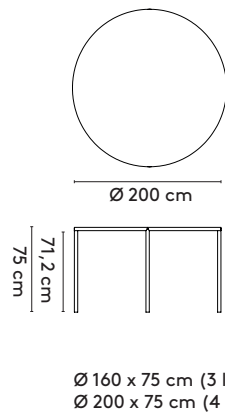

70 x 105 x 75 cm 320 x 105 x 75 cm
 240 x 105 x 75 cm 360 x 105 x 75 cm
 280 x 105 x 75 cm

Slim+ rectangular high

200 x 60/90 x 105 cm
 240 x 60/90 x 105 cm
 280 x 90 x 105 cm

Slim+ bench

130 x 40 x 45
 150 x 40 x 45
 200 x 40 x 45
 240 x 40 x 45

Slim+ flex

70 x 105 x 75 cm

Slim+ round

Ø 160 x 75 cm (3 legs)
 Ø 200 x 75 cm (4 legs)

Slim+ connected

480 x 105/120 x 75 cm
 560 x 105/120 x 75 cm

640 x 105/120 x 75 cm
 720 x 105/120 x 75 cm

2b Tailoring

Slim+ rectangular

Slim+ rectangular high

Slim+ bench

Slim+ round

Ø 128-160 cm (3 legs)
 Ø 161-200 cm (4 legs)

Slim+ connected

product

designer