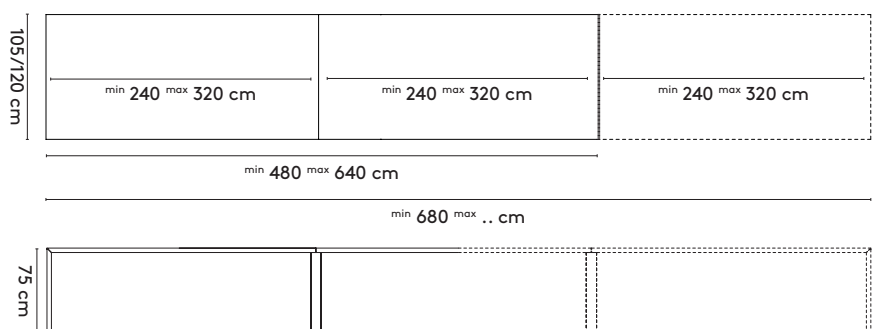

70 x 105 x 75 cm 320 x 105 x 75 cm
 240 x 105 x 75 cm 360 x 105 x 75 cm
 280 x 105 x 75 cm

Slim+ rectangular high

200 x 60/90 x 105 cm
 240 x 60/90 x 105 cm
 280 x 90 x 105 cm

Slim+ bench

130 x 40 x 45
 150 x 40 x 45
 200 x 40 x 45
 240 x 40 x 45

Slim+ flex

70 x 105 x 75 cm

Slim+ round

Ø 160 x 75 cm (3 legs)
 Ø 200 x 75 cm (4 legs)

Slim+ connected

480 x 105/120 x 75 cm
 560 x 105/120 x 75 cm

640 x 105/120 x 75 cm
 720 x 105/120 x 75 cm

2b Tailoring

Slim+ rectangular

Slim+ rectangular high

Slim+ bench

Slim+ round

Ø 128-160 cm (3 legs)
 Ø 161-200 cm (4 legs)

Slim+ connected

product

designer