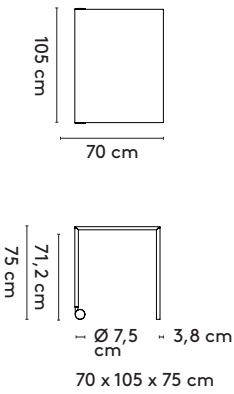

70 x 105 x 75 cm 320 x 105 x 75 cm
 240 x 105 x 75 cm 360 x 105 x 75 cm
 280 x 105 x 75 cm

Slim+ rectangular high

200 x 60/90 x 105 cm
 240 x 60/90 x 105 cm
 280 x 90 x 105 cm

Slim+ bench

130 x 40 x 45
 150 x 40 x 45
 200 x 40 x 45
 240 x 40 x 45

Slim+ flex

70 x 105 x 75 cm

Slim+ round

Ø 160 x 75 cm (3 legs)
 Ø 200 x 75 cm (4 legs)

Slim+ connected

480 x 105/120 x 75 cm
 560 x 105/120 x 75 cm

640 x 105/120 x 75 cm
 720 x 105/120 x 75 cm

2b Tailoring

Slim+ rectangular

Slim+ rectangular high

Slim+ bench

Slim+ round

Ø 128-160 cm (3 legs)
 Ø 161-200 cm (4 legs)

Slim+ connected

product

designer