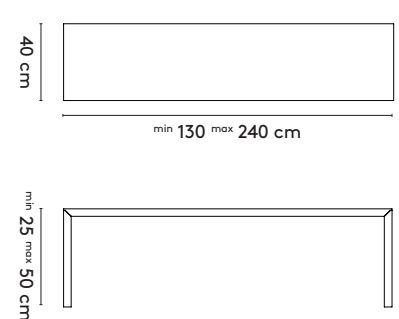

70 x 105 x 75 cm 320 x 105 x 75 cm
 240 x 105 x 75 cm 360 x 105 x 75 cm
 280 x 105 x 75 cm

Slim+ rectangular high

200 x 60/90 x 105 cm
 240 x 60/90 x 105 cm
 280 x 90 x 105 cm

Slim+ bench

130 x 40 x 45
 150 x 40 x 45
 200 x 40 x 45
 240 x 40 x 45

Slim+ flex

70 x 105 x 75 cm

Slim+ round

Ø 160 x 75 cm (3 legs)
 Ø 200 x 75 cm (4 legs)

Slim+ connected

480 x 105/120 x 75 cm
 560 x 105/120 x 75 cm

640 x 105/120 x 75 cm
 720 x 105/120 x 75 cm

2b Tailoring

Slim+ rectangular

Slim+ rectangular high

Slim+ bench

Slim+ round

Ø 128-160 cm (3 legs)
 Ø 161-200 cm (4 legs)

Slim+ connected

product

designer