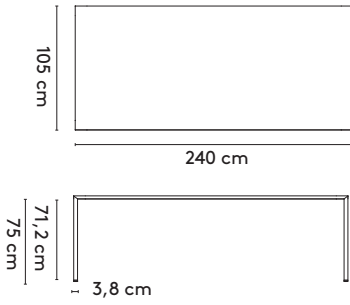

product

designer

year

1 Slim+

Bertjan Pot

2011 - 2022

2a Standard

Slim+ rectangular

70 x 105 x 75 cm 320 x 105 x 75 cm
 240 x 105 x 75 cm 360 x 105 x 75 cm
 280 x 105 x 75 cm

Slim+ rectangular high

200 x 60/90 x 105 cm
 240 x 60/90 x 105 cm
 280 x 90 x 105 cm

Slim+ bench

130 x 40 x 45
 150 x 40 x 45
 200 x 40 x 45
 240 x 40 x 45

Slim+ flex

70 x 105 x 75 cm

Slim+ round

Ø 160 x 75 cm (3 legs)
 Ø 200 x 75 cm (4 legs)

Slim+ connected

480 x 105/120 x 75 cm
 560 x 105/120 x 75 cm

640 x 105/120 x 75 cm
 720 x 105/120 x 75 cm

2b Tailoring

Slim+ rectangular

Slim+ rectangular high

Slim+ bench

Slim+ round

Ø 128-160 cm (3 legs)
 Ø 161-200 cm (4 legs)

Slim+ connected

product

designer