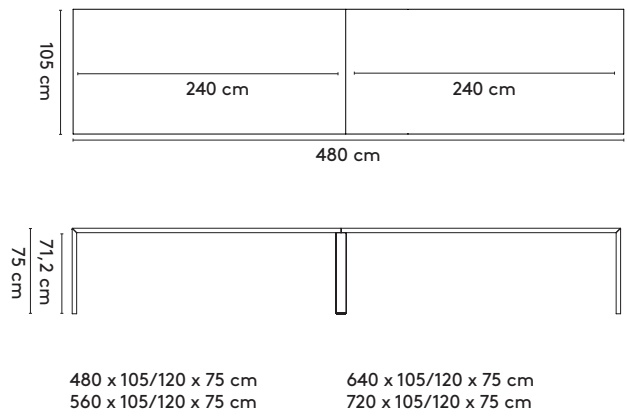

70 x 105 x 75 cm 320 x 105 x 75 cm
 240 x 105 x 75 cm 360 x 105 x 75 cm
 280 x 105 x 75 cm

Slim+ rectangular high

200 x 60/90 x 105 cm
 240 x 60/90 x 105 cm
 280 x 90 x 105 cm

Slim+ bench

130 x 40 x 45
 150 x 40 x 45
 200 x 40 x 45
 240 x 40 x 45

Slim+ flex

70 x 105 x 75 cm

Slim+ round

Ø 160 x 75 cm (3 legs)
 Ø 200 x 75 cm (4 legs)

Slim+ connected

480 x 105/120 x 75 cm
 560 x 105/120 x 75 cm

640 x 105/120 x 75 cm
 720 x 105/120 x 75 cm

2b Tailoring

Slim+ rectangular

Slim+ rectangular high

Slim+ bench

Slim+ round

Ø 128-160 cm (3 legs)
 Ø 161-200 cm (4 legs)

Slim+ connected

product

designer