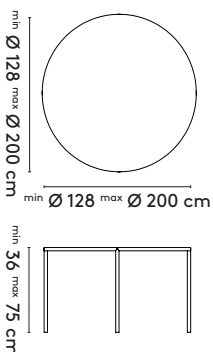

70 x 105 x 75 cm 320 x 105 x 75 cm
 240 x 105 x 75 cm 360 x 105 x 75 cm
 280 x 105 x 75 cm

Slim+ rectangular high

200 x 60/90 x 105 cm
 240 x 60/90 x 105 cm
 280 x 90 x 105 cm

Slim+ bench

130 x 40 x 45
 150 x 40 x 45
 200 x 40 x 45
 240 x 40 x 45

Slim+ flex

70 x 105 x 75 cm

Slim+ round

Ø 160 x 75 cm (3 legs)
 Ø 200 x 75 cm (4 legs)

Slim+ connected

480 x 105/120 x 75 cm
 560 x 105/120 x 75 cm

640 x 105/120 x 75 cm
 720 x 105/120 x 75 cm

2b Tailoring

Slim+ rectangular

Slim+ rectangular high

Slim+ bench

Slim+ round

Ø 128-160 cm (3 legs)
 Ø 161-200 cm (4 legs)

Slim+ connected

product

designer