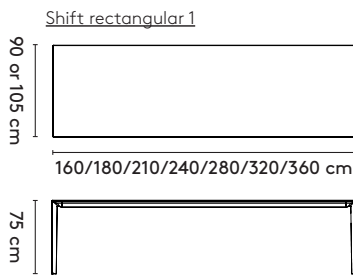

1 **Shift****Jorre
van Ast****2019**2a **Standard**2b **Tailoring**3 **Materials**

Top: oak or walnut (duramas), oak smoked (duramas)
Extension leaf: oak or walnut (duramas), oak smoked (duramas)
Base: epoxy fine texture on aluminum