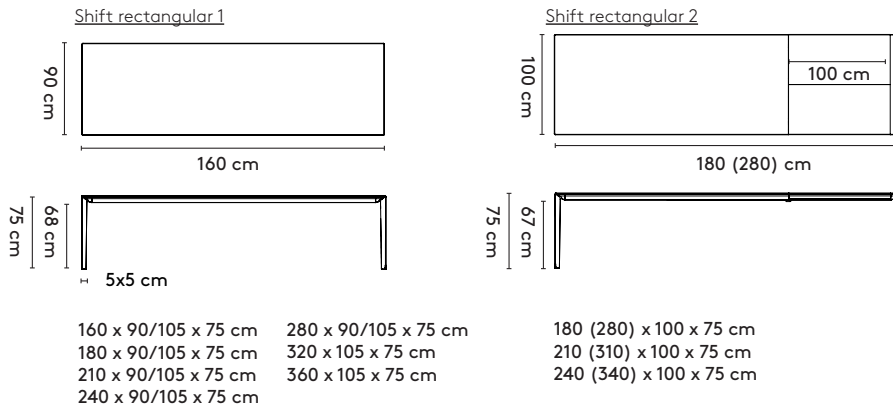

1 **Shift****Jorre
van Ast****2019**2a **Standard**2b **Tailoring**3 **Materials**

Top: oak or walnut (duramas), oak smoked (duramas)
Extension leaf: oak or walnut (duramas), oak smoked (duramas)
Base: epoxy fine texture on aluminum