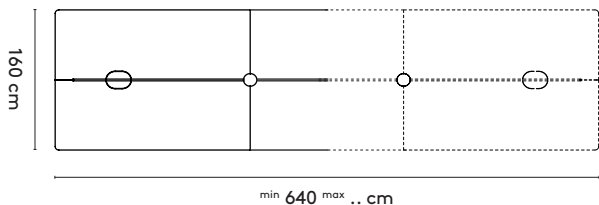

2b Tailoring