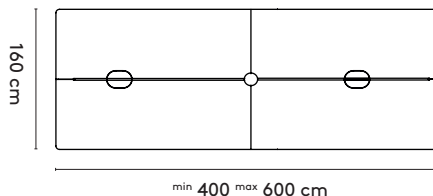

2b Tailoring