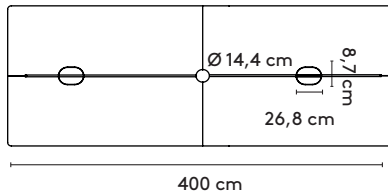

## 2a Standard

4 legs  
200 x 160 x 75 cm  
240 x 160 x 75 cm  
280 x 160 x 75 cm  
320 x 160 x 75 cm (top in veneer comes in two parts)  
360 x 160 x 75 cm (top in veneer comes in two parts)

6 legs (or 4 legs and PC unit)  
400 x 160 x 75 cm  
480 x 160 x 75 cm

Privacy panel (optional)  
... x 40 cm  
\*depends on size table top

Single PC unit (optional, instead of two legs)  
113,6 x 34 x 62,4 cm

Double PC unit (optional, instead of two legs)  
113,6 x 65,6 x 62,4 cm