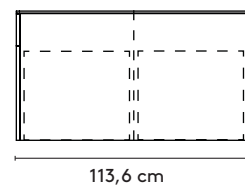

## 2a Standard

4 legs  
200 x 160 x 75 cm  
240 x 160 x 75 cm  
280 x 160 x 75 cm  
320 x 160 x 75 cm (top in veneer comes in two parts)  
360 x 160 x 75 cm (top in veneer comes in two parts)

6 legs (or 4 legs and PC unit)  
400 x 160 x 75 cm  
480 x 160 x 75 cm

Privacy panel (optional)  
... x 40 cm  
\*depends on size table top

Single PC unit (optional, instead of two legs)  
113,6 x 34 x 62,4 cm

Double PC unit (optional, instead of two legs)  
113,6 x 65,6 x 62,4 cm