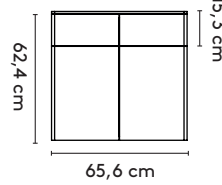

## 2a Standard

4 legs  
200 x 160 x 75 cm  
240 x 160 x 75 cm  
280 x 160 x 75 cm  
320 x 160 x 75 cm (top in veneer comes in two parts)  
360 x 160 x 75 cm (top in veneer comes in two parts)

6 legs (or 4 legs and PC unit)  
400 x 160 x 75 cm  
480 x 160 x 75 cm

Privacy panel (optional)  
... x 40 cm  
\*depends on size table top

Single PC unit (optional, instead of two legs)  
113,6 x 34 x 62,4 cm

Double PC unit (optional, instead of two legs)  
113,6 x 65,6 x 62,4 cm