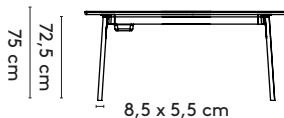

## 2a Standard

4 legs  
200 x 160 x 75 cm  
240 x 160 x 75 cm  
280 x 160 x 75 cm  
320 x 160 x 75 cm (top in veneer comes in two parts)  
360 x 160 x 75 cm (top in veneer comes in two parts)

6 legs (or 4 legs and PC unit)  
400 x 160 x 75 cm  
480 x 160 x 75 cm

Privacy panel (optional)  
... x 40 cm  
\*depends on size table top

Single PC unit (optional, instead of two legs)  
113,6 x 34 x 62,4 cm

Double PC unit (optional, instead of two legs)  
113,6 x 65,6 x 62,4 cm