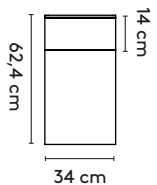

## 2a Standard

4 legs  
200 x 160 x 75 cm  
240 x 160 x 75 cm  
280 x 160 x 75 cm  
320 x 160 x 75 cm (top in veneer comes in two parts)  
360 x 160 x 75 cm (top in veneer comes in two parts)

6 legs (or 4 legs and PC unit)  
400 x 160 x 75 cm  
480 x 160 x 75 cm

Privacy panel (optional)  
... x 40 cm  
\*depends on size table top

Single PC unit (optional, instead of two legs)  
113,6 x 34 x 62,4 cm

Double PC unit (optional, instead of two legs)  
113,6 x 65,6 x 62,4 cm