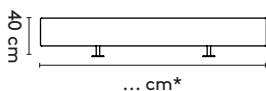

## 2a Standard

4 legs  
200 x 160 x 75 cm  
240 x 160 x 75 cm  
280 x 160 x 75 cm  
320 x 160 x 75 cm (top in veneer comes in two parts)  
360 x 160 x 75 cm (top in veneer comes in two parts)

6 legs (or 4 legs and PC unit)  
400 x 160 x 75 cm  
480 x 160 x 75 cm

Privacy panel (optional)  
... x 40 cm  
\*depends on size table top

Single PC unit (optional, instead of two legs)  
113,6 x 34 x 62,4 cm

Double PC unit (optional, instead of two legs)  
113,6 x 65,6 x 62,4 cm