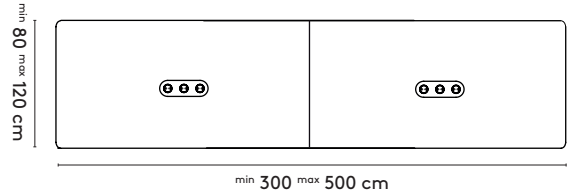

2b Tailoring

3 Materials

Top: oak or walnut (solid, veneer)
Inlay*: color lacquer on mdf (RAL9010 or RAL9005)
Frame: epoxy fine texture on aluminum (RAL9010 or RAL9005)
Legs: oak or walnut (solid)

Materialen

Blad: eiken of noten (massief, fineer)
Inlay*: kleurlak op mdf (RAL 9010 of RAL9005)
Onderstel: epoxy fine texture op aluminium (RAL9010 of RAL9005)
Poten: eiken of noten (massief)

Materialien

Platte: Eiche oder Nussbaum (Massiv, Furnier)
Inlay*: Farblack auf Mdf (RAL9010 oder RAL9005)
Untergestell: Epoxy fine texture auf Aluminium (RAL9010 oder RAL9005)
Beine: Eiche oder Nussbaum (Massiv)

4 Finishes

All Arco colors and finishes for the mentioned materials

Afwerkingen

Alle Arco kleuren en (lak)afwerkingen voor de genoemde materialen

Ausführungen

Alle Arco Farben und Ausführungen für die genannten Materialien