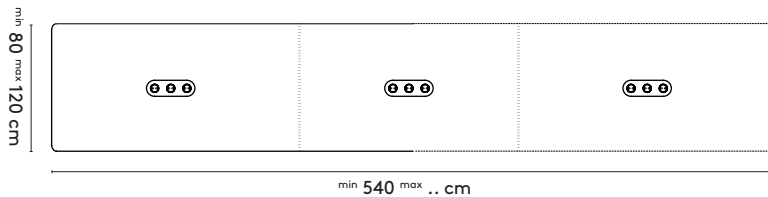

2b Tailoring

3 Materials

Top: oak or walnut (solid, veneer)
Inlay*: color lacquer on mdf (RAL9010 or RAL9005)
Frame: epoxy fine texture on aluminum (RAL9010 or RAL9005)
Legs: oak or walnut (solid)

Materialen

Blad: eiken of noten (massief, fineer)
Inlay*: kleurlak op mdf (RAL 9010 of RAL9005)
Onderstel: epoxy fine texture op aluminium (RAL9010 of RAL9005)
Poten: eiken of noten (massief)

Materialien

Platte: Eiche oder Nussbaum (Massiv, Furnier)
Inlay*: Farblack auf Mdf (RAL9010 oder RAL9005)
Untergestell: Epoxy fine texture auf Aluminium (RAL9010 oder RAL9005)
Beine: Eiche oder Nussbaum (Massiv)

4 Finishes

All Arco colors and finishes for the mentioned materials

Afwerkingen

Alle Arco kleuren en (lak)afwerkingen voor de genoemde materialen

Ausführungen

Alle Arco Farben und Ausführungen für die genannten Materialien