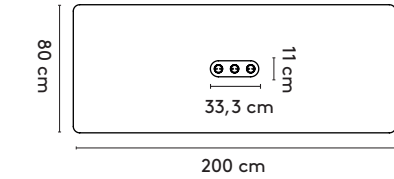

product

designer

year

1 Grid work high

Jonathan Prestwich

2016

2a Standard

200 x 80/90 x 105 cm
 240 x 80/90 x 105 cm
 280 x 90 x 105 cm