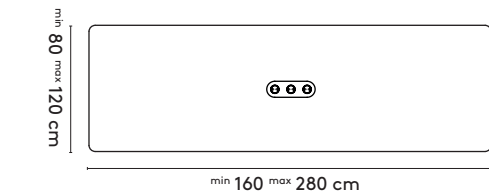

2b Tailoring

3 Materials

Top: oak or walnut (solid, veneer)
Inlay*: color lacquer on mdf (RAL9010 or RAL9005)
Frame: epoxy fine texture on aluminum (RAL9010 or RAL9005)
Legs: oak or walnut (solid)

Materialen

Blad: eiken of noten (massief, fineer)
Inlay*: kleurlak op mdf (RAL 9010 of RAL9005)
Onderstel: epoxy fine texture op aluminium (RAL9010 of RAL9005)
Poten: eiken of noten (massief)

Materialien

Platte: Eiche oder Nussbaum (Massiv, Furnier)
Inlay*: Farblack auf Mdf (RAL9010 oder RAL9005)
Untergestell: Epoxy fine texture auf Aluminium (RAL9010 oder RAL9005)
Beine: Eiche oder Nussbaum (Massiv)

4 Finishes

All Arco colors and finishes for the mentioned materials

Afwerkingen

Alle Arco kleuren en (lak)afwerkingen voor de genoemde materialen

Ausführungen

Alle Arco Farben und Ausführungen für die genannten Materialien