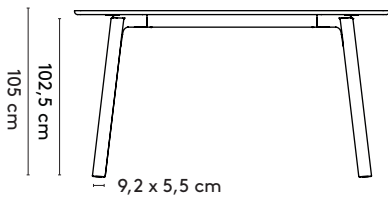

product

designer

year

1 Grid work high

Jonathan Prestwich

2016

2a Standard

200 x 80/90 x 105 cm
 240 x 80/90 x 105 cm
 280 x 90 x 105 cm